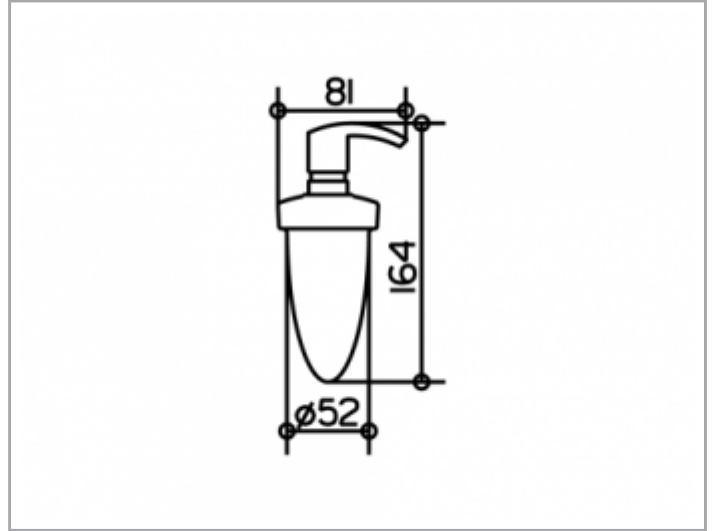

Smart

02353010100 Lotion dispenser

PRODUCT

DRAWING

Product attributes

opaque synthetic matt, complete with pump
Capacity: approx. 160 ml
Dosage: approx. 0,5 ml/stroke

SURFACE

chrome-plated

SPECIFICATIONS

KEUCO CITY.2 lotion dispenser 02353010100 without holder
opaque synthetic matt. complete with pump
capacity: approx. 160 ml
dosage: approx. 0.5 ml/stroke
Holder and lotion dispenser to be ordered separately!