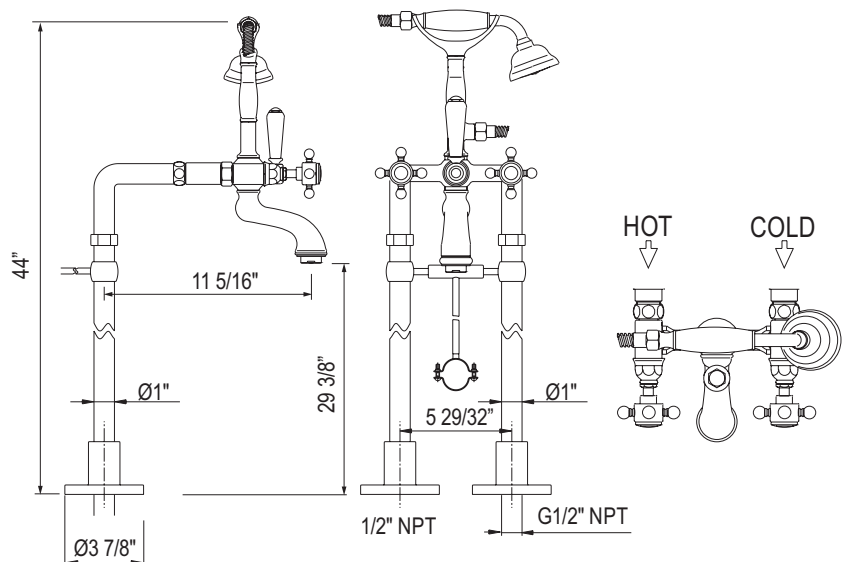

WARRANTY

- Limited Lifetime