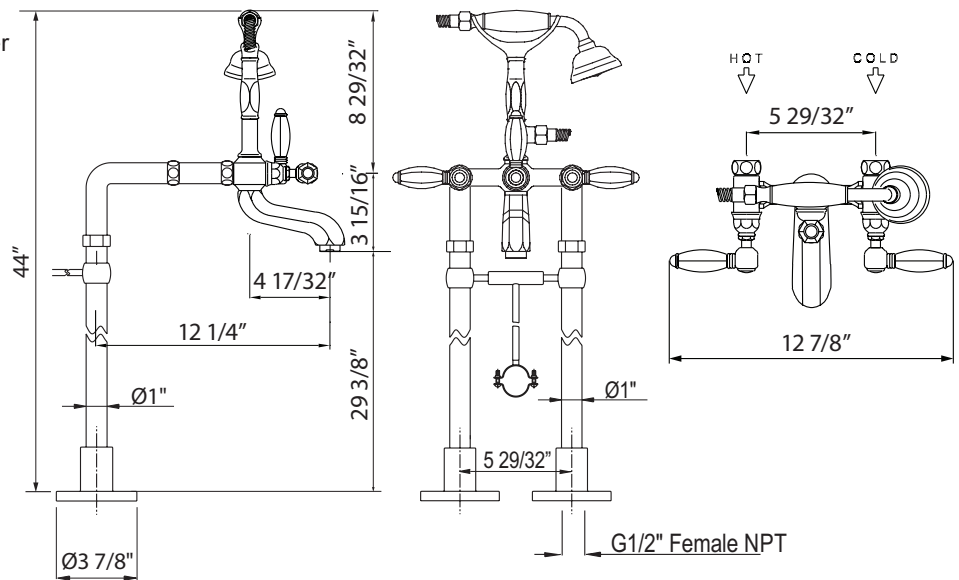

WARRANTY

- Limited Lifetime