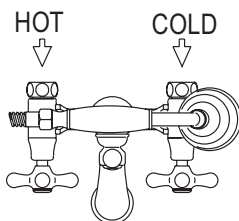

WARRANTY

- Limited Lifetime