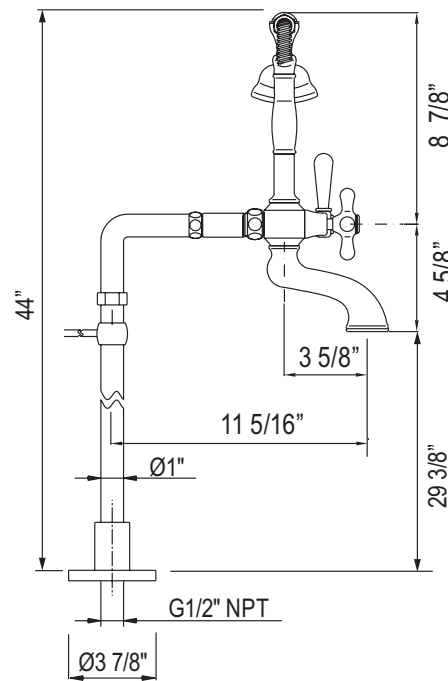

WARRANTY

- Limited Lifetime