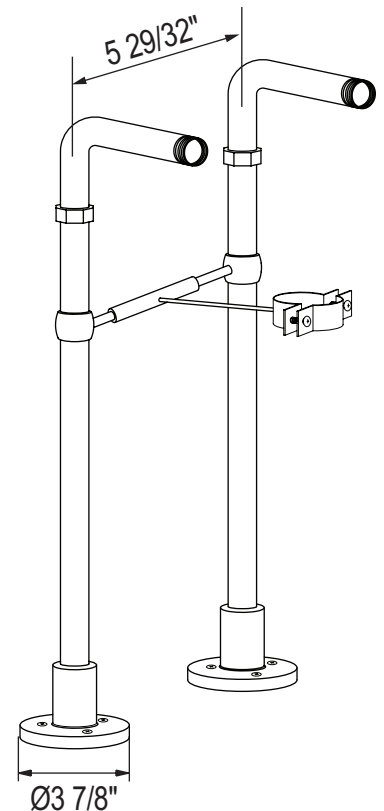

WARRANTY

- Limited Lifetime