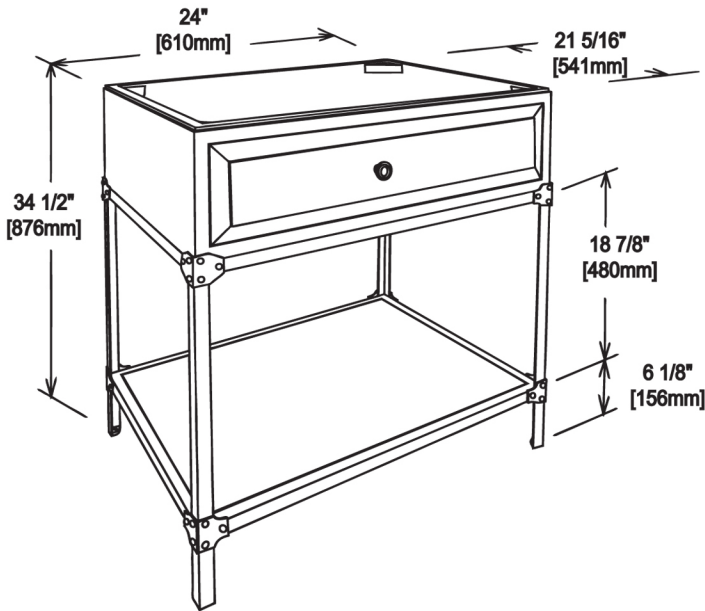

## 24" Open Shelf Vanity

#### Features

Materials: Pine Solids with Pine Veneers  
 Header: False  
 Hardware: Antique Brass  
 Leg Finish: Charcoal  
 Leg Material: Metal / painted finish  
 Side Panels: 5/8" MDF with Pine Veneers