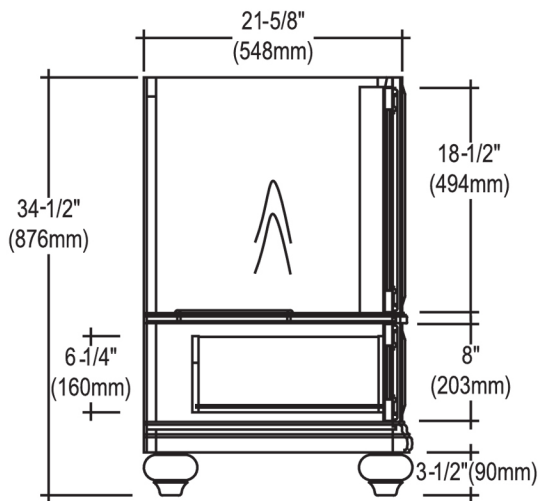

149-V30 30" Vanity

SPECIFICATION SHEET

Features

Materials: Poplar solids with Cherry veneers

Hinges: Fully concealed, soft closing

Doors: 2

Glides: soft closing

Drawers: 1

Drawer Boxes: 1/2" solid pine, four sided

English dovetail

Hardware finish: Antique Brass

Back panel: Fully covered

Side Panels: 5/8" MDF with Cherry veneers

Colors/ Finish

149-Brandy

Date: 2012-02-29