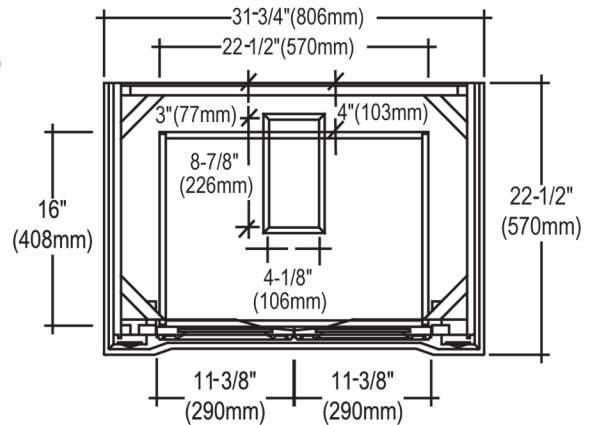

149-V30 30" Vanity

SPECIFICATION SHEET

Features

Materials: Poplar solids with Cherry veneers

Hinges: Fully concealed, soft closing

Doors: 2

Glides: soft closing

Drawers: 1

Drawer Boxes: 1/2" solid pine, four sided

English dovetail

Hardware finish: Antique Brass

Back panel: Fully covered

Side Panels: 5/8" MDF with Cherry veneers

Colors/ Finish

149-Brandy

Date: 2012-02-29