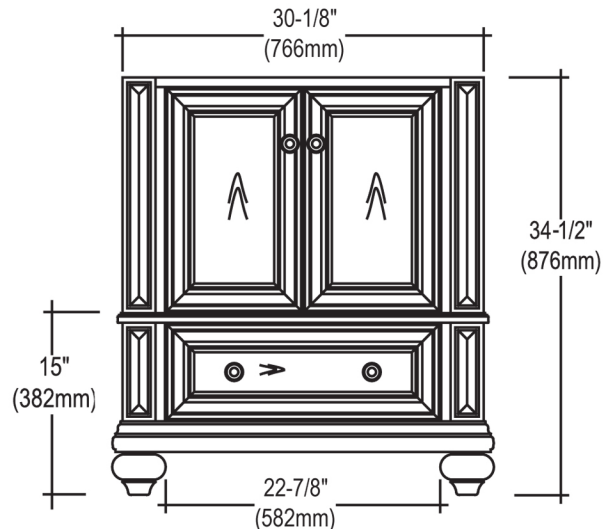

149-V30 30" Vanity

SPECIFICATION SHEET

Features

Materials: Poplar solids with Cherry veneers

Hinges: Fully concealed, soft closing

Doors: 2

Glides: soft closing

Drawers: 1

Drawer Boxes: 1/2" solid pine, four sided

English dovetail

Hardware finish: Antique Brass

Back panel: Fully covered

Side Panels: 5/8" MDF with Cherry veneers

Colors/ Finish

149-Brandy

Date: 2012-02-29