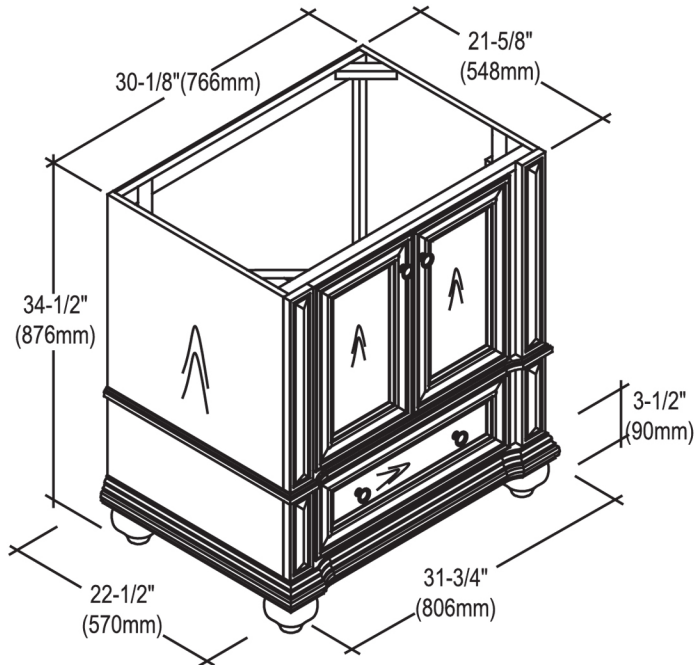

149-V30 30" Vanity

SPECIFICATION SHEET

Features

Materials: Poplar solids with Cherry veneers

Hinges: Fully concealed, soft closing

Doors: 2

Glides: soft closing

Drawers: 1

Drawer Boxes: 1/2" solid pine, four sided

English dovetail

Hardware finish: Antique Brass

Back panel: Fully covered

Side Panels: 5/8" MDF with Cherry veneers

Colors/ Finish

149-Brandy

Date: 2012-02-29