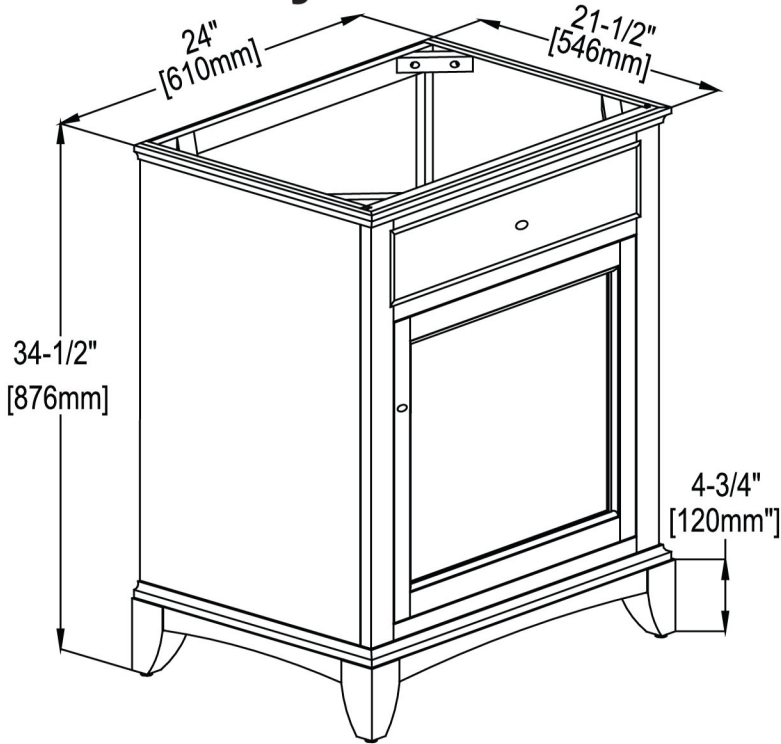

## 1504-V24 24" Vanity

#### Features

Materials: Poplar Solids with Ash Veneers  
 Hinges: Fully concealed, soft closing  
 Doors: 1 (hinge-right)  
 Shelves: 1 (Adjustable)  
 Back panel: Fully covered  
 Hardware finish: Satin Nickel  
 Side Panels: 5/8" MDF with Ash Veneers