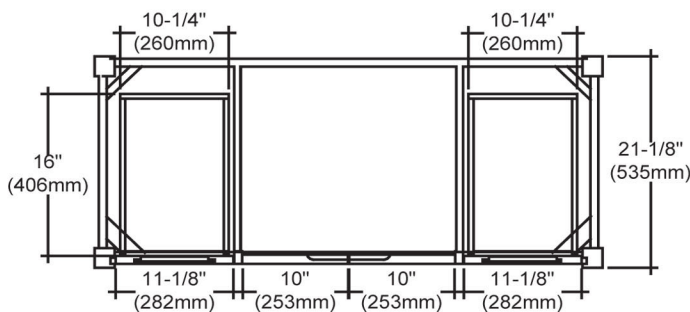

125-48

48" Vanity

SPECIFICATION SHEET

Features

- Materials: Poplar solids with Cherry veneers
- Hinges: Fully concealed, soft closing
- Doors: 2
- Glides: soft closing
- Drawers: 6
- Drawer Boxes: 1/2" solid pine, four sided English dovetail
- Hardware: Satin Nickel
- Back panel: Fully covered
- Side Panels: 5/8" PB with Cherry veneers