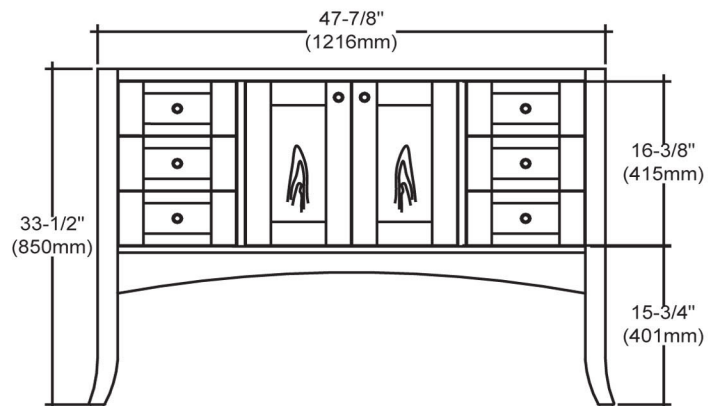

125-48

48" Vanity

SPECIFICATION SHEET

Features

- Materials: Poplar solids with Cherry veneers
- Hinges: Fully concealed, soft closing
- Doors: 2
- Glides: soft closing
- Drawers: 6
- Drawer Boxes: 1/2" solid pine, four sided English dovetail
- Hardware: Satin Nickel
- Back panel: Fully covered
- Side Panels: 5/8" PB with Cherry veneers