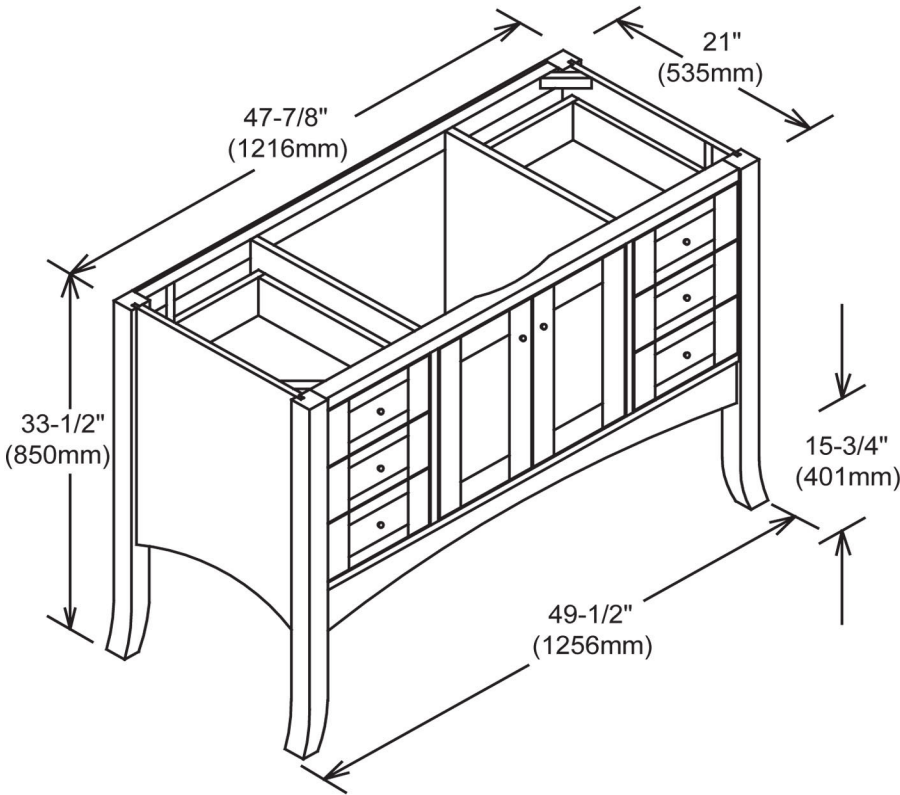

125-48

48" Vanity

SPECIFICATION SHEET

Features

- Materials: Poplar solids with Cherry veneers
- Hinges: Fully concealed, soft closing
- Doors: 2
- Glides: soft closing
- Drawers: 6
- Drawer Boxes: 1/2" solid pine, four sided English dovetail
- Hardware: Satin Nickel
- Back panel: Fully covered
- Side Panels: 5/8" PB with Cherry veneers