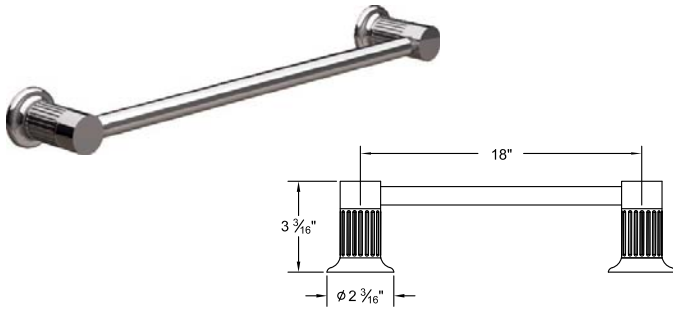

Several handle styles for custom faucet creation along with split finish options create an unlimited amount of design solutions. Each faucet is of solid brass construction. Santec's True-Mount engineering for handles means a secure fit without the use of set screws. Matching accessories are available to complete your entire bath suite.

3662EN \_\_ 18" Towel Bar

3664EN \_\_ Towel Ring

3661EN \_\_ 24" Towel Bar

3665EN \_\_ Paper Holder with Spring-Loaded Bar

3660EN \_\_ 30" Towel Bar

3668EN \_\_ Glass Soap Dish

3666EN \_\_ Robe Hook

8068WT \_\_ Wire Basket (Triangle)

8068WR \_\_ Wire Basket (Rectangular)