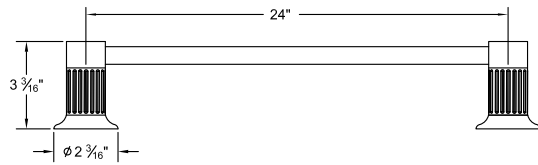

Several handle styles for custom faucet creation along with split finish options create an unlimited amount of design solutions. Each faucet is of solid brass construction. Santec's True-Mount engineering for handles means a secure fit without the use of set screws. Matching accessories are available to complete your entire bath suite.

3662EN \_\_ 18" Towel Bar

3664EN \_\_ Towel Ring

3661EN \_\_ 24" Towel Bar

3665EN \_\_ Paper Holder with Spring-Loaded Bar

3660EN \_\_ 30" Towel Bar

3668EN \_\_ Glass Soap Dish

3666EN \_\_ Robe Hook

8068WT \_\_ Wire Basket (Triangle)