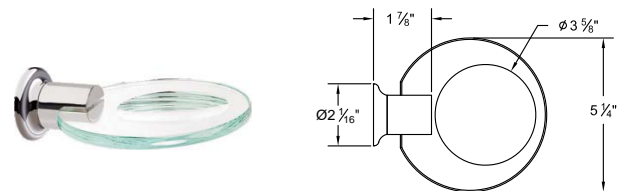

Several handle styles for custom faucet creation along with split finish options create an unlimited amount of design solutions. Each faucet is of solid brass construction. Santec's True-Mount engineering for handles means a secure fit without the use of set screws. Matching accessories are available to complete your entire bath suite.

3662EN \_\_ 18" Towel Bar

3664EN \_\_ Towel Ring

3661EN \_\_ 24" Towel Bar

3665EN \_\_ Paper Holder with Spring-Loaded Bar

3660EN \_\_ 30" Towel Bar

3668EN \_\_ Glass Soap Dish

3666EN \_\_ Robe Hook

8068WT \_\_ Wire Basket (Triangle)

8068WR \_\_ Wire Basket (Rectangular)