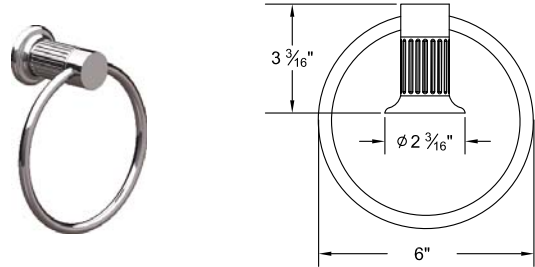

Several handle styles for custom faucet creation along with split finish options create an unlimited amount of design solutions. Each faucet is of solid brass construction. Santec's True-Mount engineering for handles means a secure fit without the use of set screws. Matching accessories are available to complete your entire bath suite.

3662EN \_\_ 18" Towel Bar

3664EN \_\_ Towel Ring

3661EN \_\_ 24" Towel Bar

3665EN \_\_ Paper Holder with Spring-Loaded Bar

3660EN \_\_ 30" Towel Bar

3668EN \_\_ Glass Soap Dish

3666EN \_\_ Robe Hook

8068WT \_\_ Wire Basket (Triangle)

8068WR \_\_ Wire Basket (Rectangular)