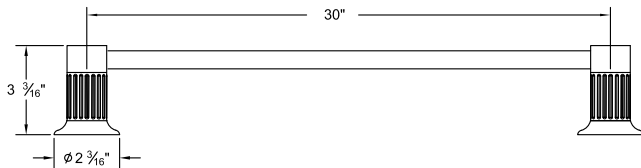

Several handle styles for custom faucet creation along with split finish options create an unlimited amount of design solutions. Each faucet is of solid brass construction. Santec's True-Mount engineering for handles means a secure fit without the use of set screws. Matching accessories are available to complete your entire bath suite.

3662EN \_\_ 18" Towel Bar

3664EN \_\_ Towel Ring

3661EN \_\_ 24" Towel Bar

3665EN \_\_ Paper Holder with Spring-Loaded Bar

3660EN \_\_ 30" Towel Bar

3668EN \_\_ Glass Soap Dish

3666EN \_\_ Robe Hook

8068WT \_\_ Wire Basket (Triangle)

8068WR \_\_ Wire Basket (Rectangular)