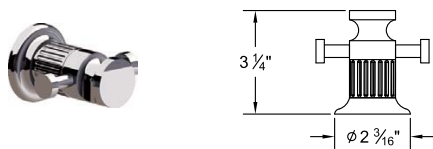

Several handle styles for custom faucet creation along with split finish options create an unlimited amount of design solutions. Each faucet is of solid brass construction. Santec's True-Mount engineering for handles means a secure fit without the use of set screws. Matching accessories are available to complete your entire bath suite.

3662EN \_\_ 18" Towel Bar

3664EN \_\_ Towel Ring

3661EN \_\_ 24" Towel Bar

3665EN \_\_ Paper Holder with Spring-Loaded Bar

3660EN \_\_ 30" Towel Bar

3668EN \_\_ Glass Soap Dish

3666EN \_\_ Robe Hook

8068WT \_\_ Wire Basket (Triangle)

8068WR \_\_ Wire Basket (Rectangular)