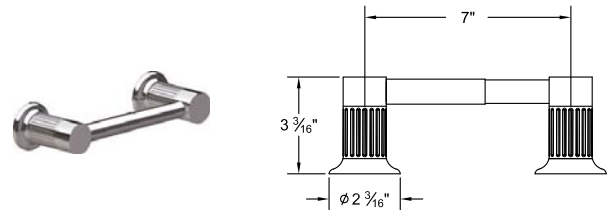

Several handle styles for custom faucet creation along with split finish options create an unlimited amount of design solutions. Each faucet is of solid brass construction. Santec's True-Mount engineering for handles means a secure fit without the use of set screws. Matching accessories are available to complete your entire bath suite.

3662EN \_\_ 18" Towel Bar

3664EN \_\_ Towel Ring

3661EN \_\_ 24" Towel Bar

3665EN \_\_ Paper Holder with Spring-Loaded Bar

3660EN \_\_ 30" Towel Bar

3668EN \_\_ Glass Soap Dish

3666EN \_\_ Robe Hook

8068WT \_\_ Wire Basket (Triangle)

8068WR \_\_ Wire Basket (Rectangular)