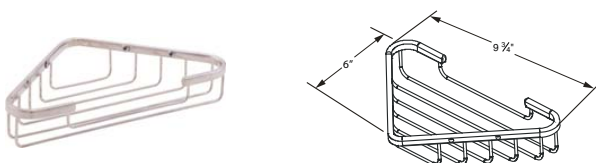

Several handle styles for custom faucet creation along with split finish options create an unlimited amount of design solutions. Each faucet is of solid brass construction. Santec's True-Mount engineering for handles means a secure fit without the use of set screws. Matching accessories are available to complete your entire bath suite.

3662EN \_\_ 18" Towel Bar

3664EN \_\_ Towel Ring

3661EN \_\_ 24" Towel Bar

3665EN \_\_ Paper Holder with Spring-Loaded Bar

3660EN \_\_ 30" Towel Bar

3668EN \_\_ Glass Soap Dish

3666EN \_\_ Robe Hook

8068WT \_\_ Wire Basket (Triangle)

8068WR \_\_ Wire Basket (Rectangular)