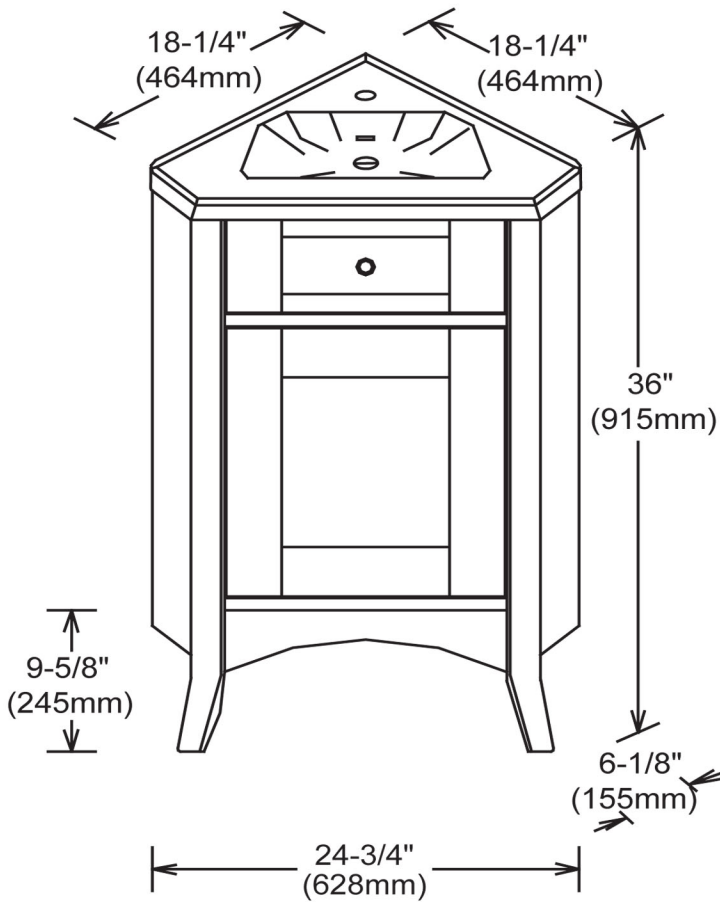

185-CV26

26" Corner Vanity & Sink

Please see MG-7093 for sink dimension

SPECIFICATION SHEET

Features

Materials: Poplar solids with Cherry veneers
 Hinges: Fully concealed, soft closing
 Doors: 1 (hinge-right)
 Hardware: Satin Nickel
 Back panel: Fully covered
 Side Panels: 5/8" PB with Cherry veneers

Colors/ Finish

185-Polar White