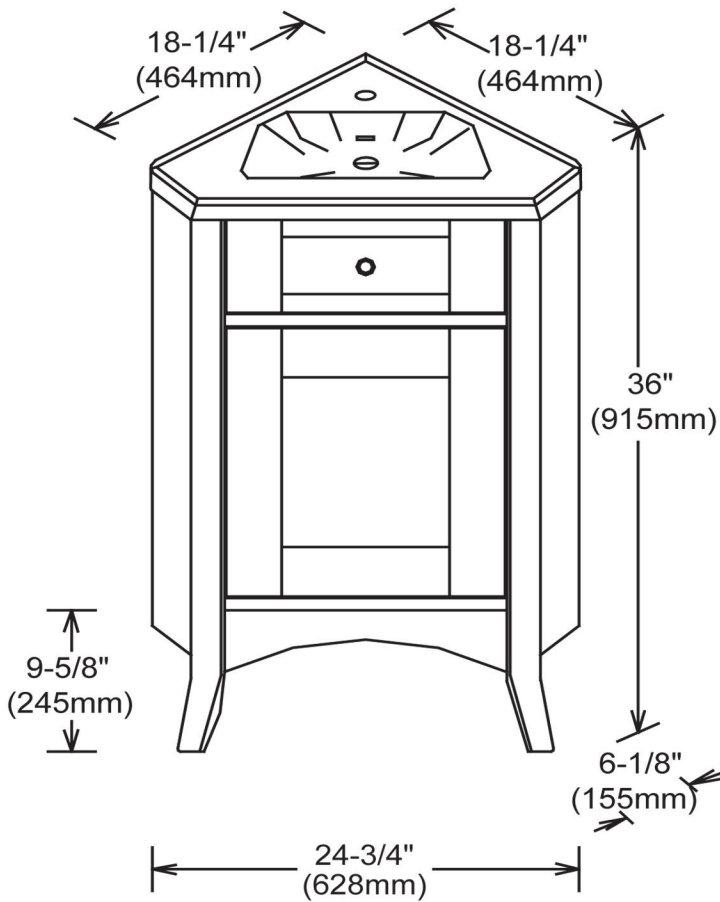

125-CV26

26" Corner Vanity & Sink

Please see MG-7093 for sink dimension

SPECIFICATION SHEET

Features

- Materials: Poplar solids with Cherry veneers
- Hinges: Fully concealed, soft closing
- Doors: 1 (hinge-right)
- Hardware: Satin Nickel
- Back panel: Fully covered
- Side Panels: 5/8" PB with Cherry veneers