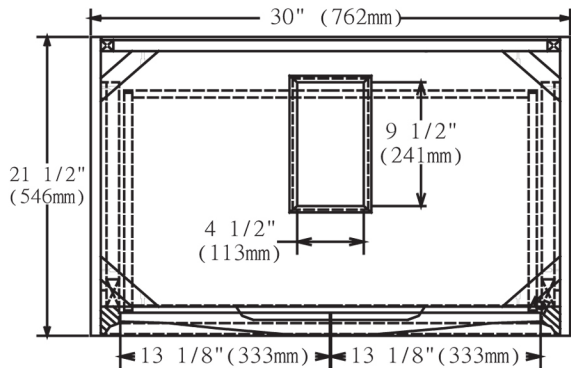

Colors/ Finish

152-Whiskey