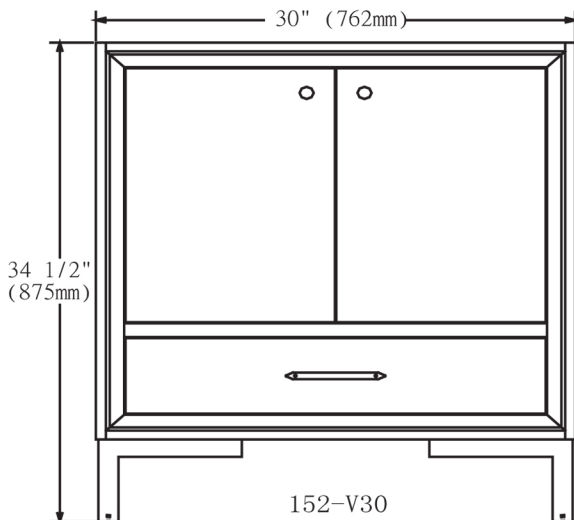

Colors/ Finish

152-Whiskey