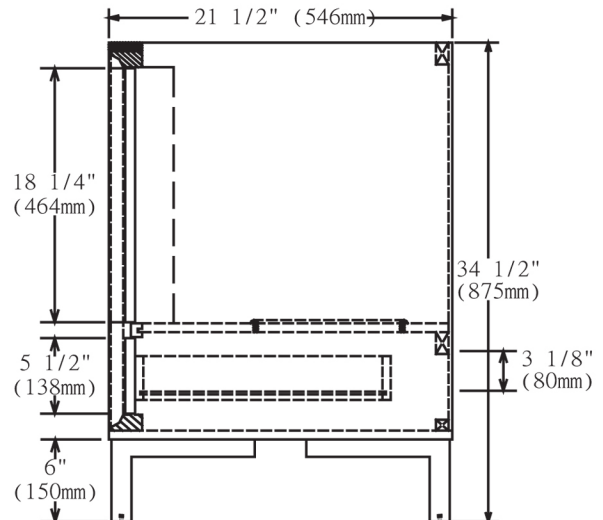

Colors/ Finish

152-Whiskey