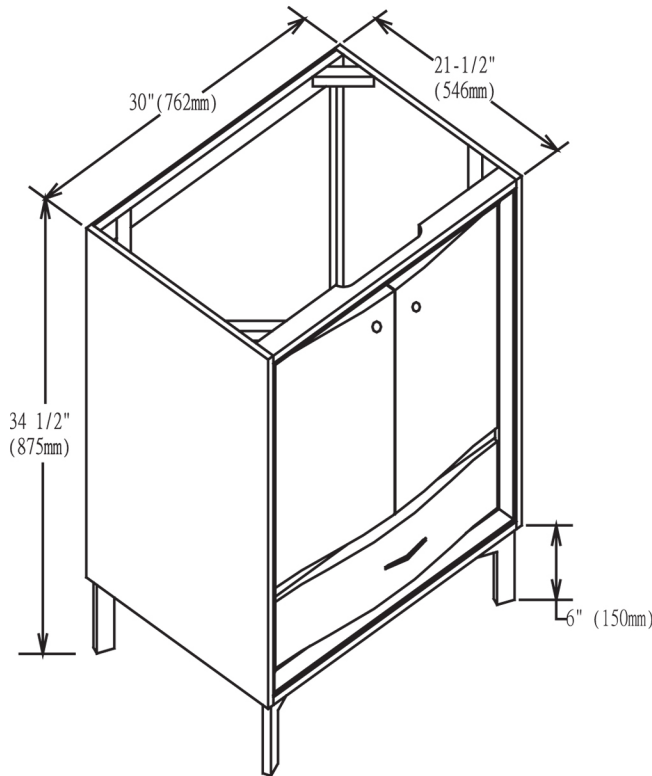

# 152-V30 30" Vanity

Pull Hardware drill: 5"

Back panel: Fully covered

Side Panels: 5/8" MDF with mozambique veneers

Includes: Metal feet (4) with polished chrome