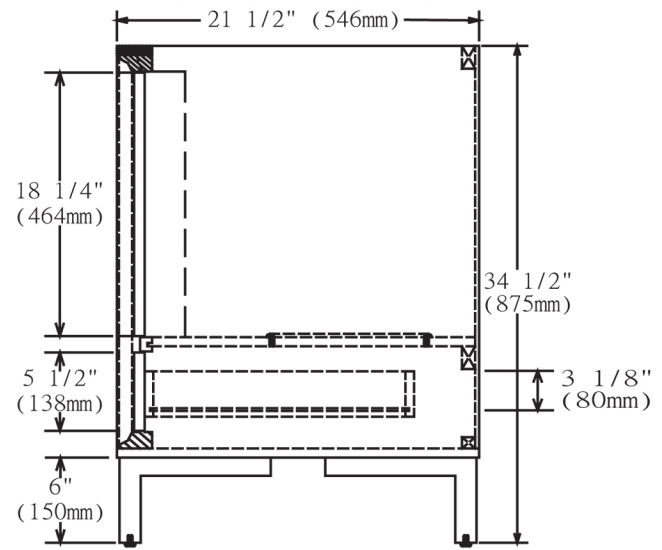

152-V24

24" Vanity

SPECIFICATION SHEET

Features

Materials: Ash solids with mozambique veneers
 Hinges: Fully concealed, soft closing
 Doors: 2
 Glides: Soft closing
 Drawers: 1
 Drawer Boxes: 1/2" solid pine four sided English dovetail

Hardware: Polished Chrome
 Pull Hardware drill: 5"
 Back panel: Fully covered
 Side Panels: 5/8" MDF with mozambique veneers
 Includes: Metal feet (4) with polished chrome

Colors/ Finish
 152-Whiskey

Date: 2012-02-29