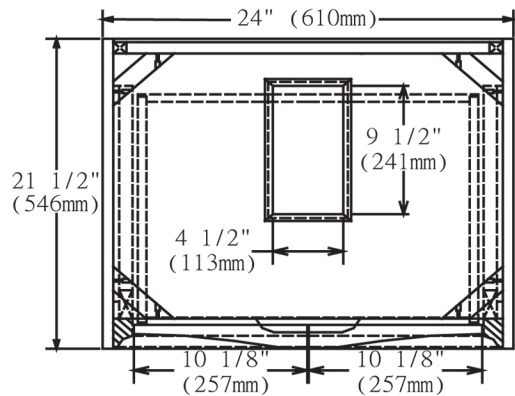

152-V24

24" Vanity

SPECIFICATION SHEET

Features

Materials: Ash solids with mozambique veneers
 Hinges: Fully concealed, soft closing
 Doors: 2
 Glides: Soft closing
 Drawers: 1
 Drawer Boxes: 1/2" solid pine four sided English dovetail

Hardware: Polished Chrome
 Pull Hardware drill: 5"
 Back panel: Fully covered
 Side Panels: 5/8" MDF with mozambique veneers
 Includes: Metal feet (4) with polished chrome

Colors/ Finish
 152-Whiskey

Date: 2012-02-29