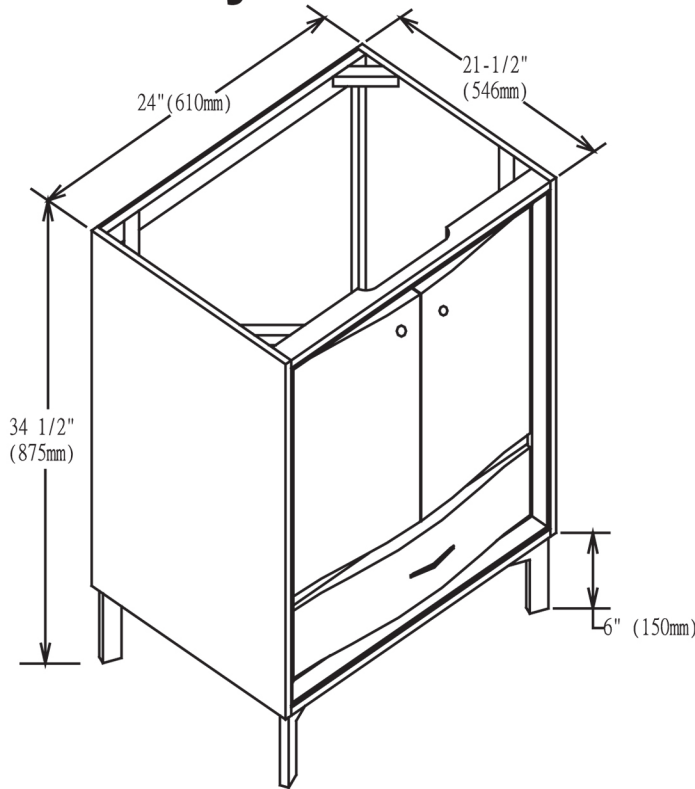

152-V24

24" Vanity

SPECIFICATION SHEET

Features

Materials: Ash solids with mozambique veneers
 Hinges: Fully concealed, soft closing
 Doors: 2
 Glides: Soft closing
 Drawers: 1
 Drawer Boxes: 1/2" solid pine four sided English dovetail

Hardware: Polished Chrome
 Pull Hardware drill: 5"
 Back panel: Fully covered
 Side Panels: 5/8" MDF with mozambique veneers
 Includes: Metal feet (4) with polished chrome

Colors/ Finish
 152-Whiskey

Date: 2012-02-29