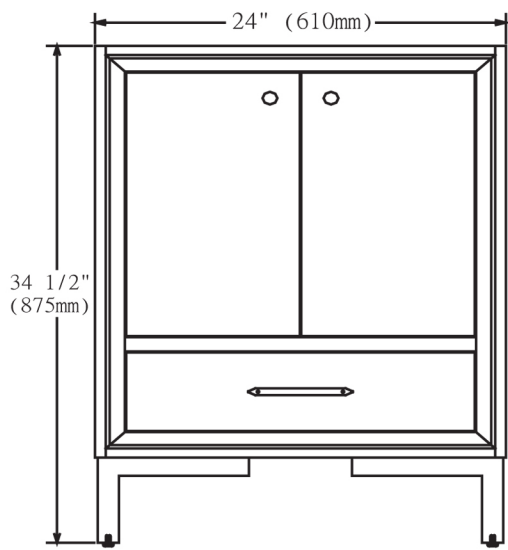

152-V24

24" Vanity

SPECIFICATION SHEET

Features

Materials: Ash solids with mozambique veneers
 Hinges: Fully concealed, soft closing
 Doors: 2
 Glides: Soft closing
 Drawers: 1
 Drawer Boxes: 1/2" solid pine four sided English dovetail

Hardware: Polished Chrome
 Pull Hardware drill: 5"
 Back panel: Fully covered
 Side Panels: 5/8" MDF with mozambique veneers
 Includes: Metal feet (4) with polished chrome

Colors/ Finish
 152-Whiskey

Date: 2012-02-29