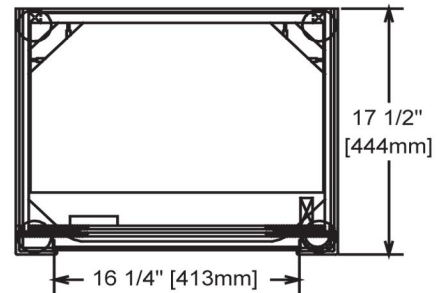

Colors/ Finish

142-Weathered oak