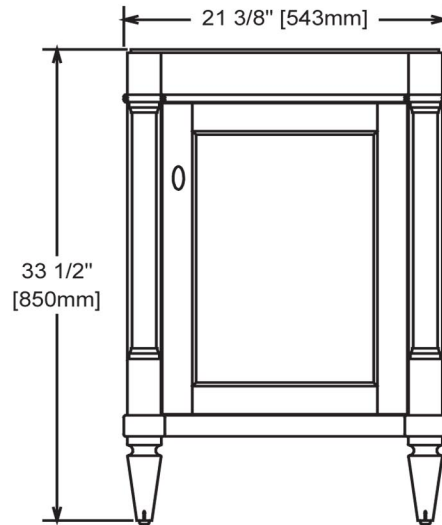

Colors/ Finish

142-Weathered oak