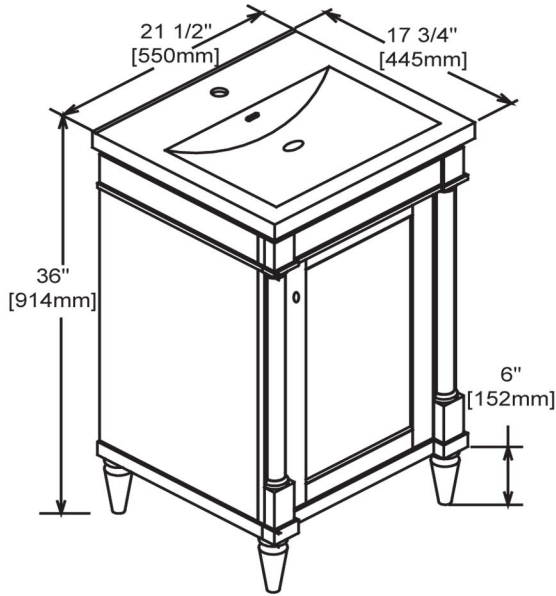

## 21" Vanity & Sink

Please see S-11021W1 for sink dimension