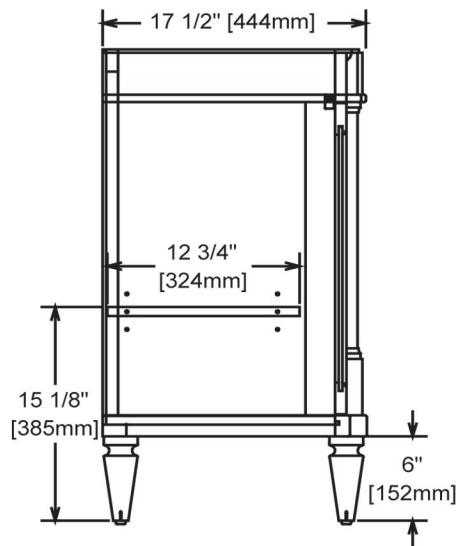

Colors/ Finish

142-Weathered oak