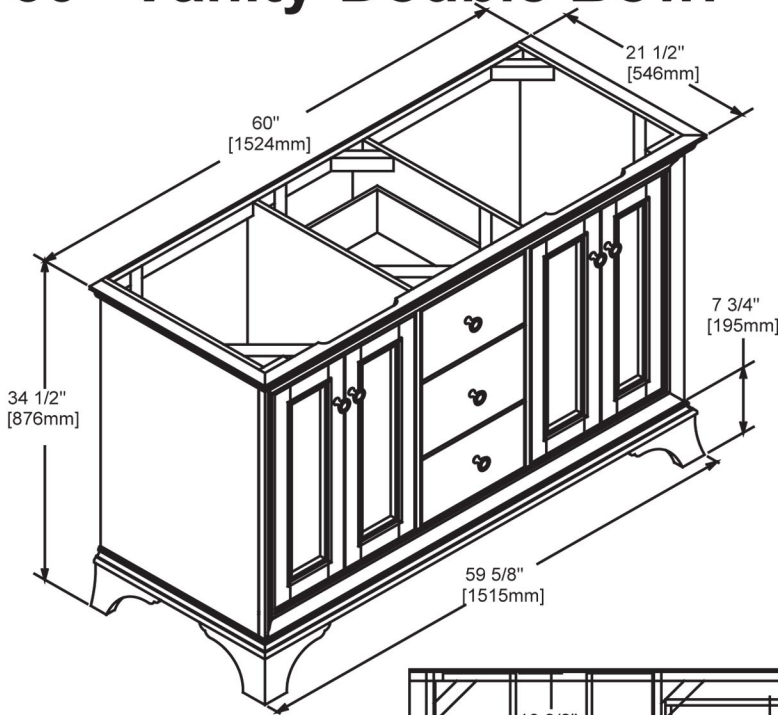

159-V6021D

60" Vanity-Double Bowl

SPECIFICATION SHEET

Features

- Materials: Polar solids with Ash Burl/Cherry veneers
- Hinges: Fully concealed, soft closing
- Doors: 4
- Glides: soft closing
- Drawers: 3
- Drawer Boxes: 1/2" solid pine, four sided
- Shelves: 2 (Adjustable)
- Hardware: Antique Brass
- Back panel: Fully covered
- Side Panels: 5/8" FB with Ash Burl/Cherry veneers

Colors/ Finish

159-Nutmeg

Date: 2012-07-21