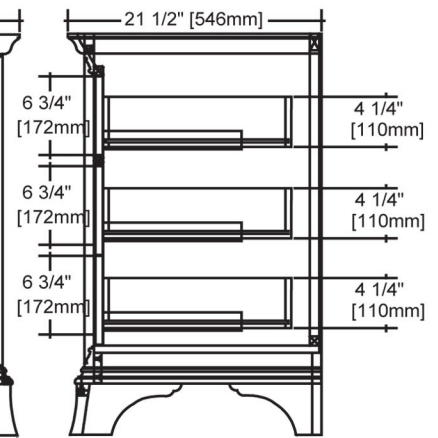

159-V6021D

60" Vanity-Double Bowl

SPECIFICATION SHEET

Features

- Materials: Polar solids with Ash Burl/Cherry veneers
- Hinges: Fully concealed, soft closing
- Doors: 4
- Glides: soft closing
- Drawers: 3
- Drawer Boxes: 1/2" solid pine, four sided
- Shelves: 2 (Adjustable)
- Hardware: Antique Brass
- Back panel: Fully covered
- Side Panels: 5/8" FB with Ash Burl/Cherry veneers

Colors/ Finish

159-Nutmeg

Date: 2012-07-21