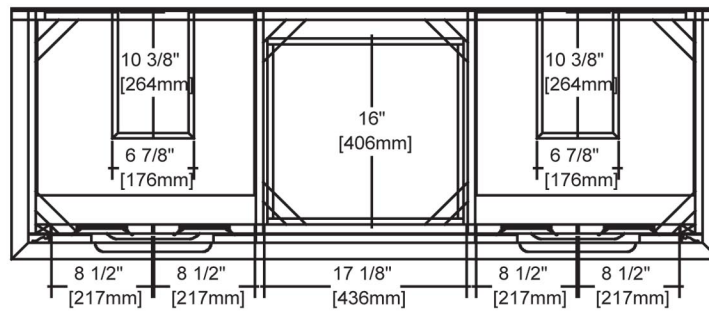

159-V6021D

60" Vanity-Double Bowl

SPECIFICATION SHEET

Features

- Materials: Polar solids with Ash Burl/Cherry veneers
- Hinges: Fully concealed, soft closing
- Doors: 4
- Glides: soft closing
- Drawers: 3
- Drawer Boxes: 1/2" solid pine, four sided
- Shelves: 2 (Adjustable)
- Hardware: Antique Brass
- Back panel: Fully covered
- Side Panels: 5/8" FB with Ash Burl/Cherry veneers

Colors/ Finish

159-Nutmeg

Date: 2012-07-21