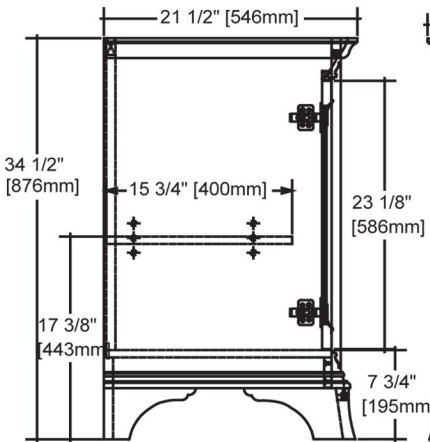

159-V6021D

60" Vanity-Double Bowl

SPECIFICATION SHEET

Features

- Materials: Polar solids with Ash Burl/Cherry veneers
- Hinges: Fully concealed, soft closing
- Doors: 4
- Glides: soft closing
- Drawers: 3
- Drawer Boxes: 1/2" solid pine, four sided
- Shelves: 2 (Adjustable)
- Hardware: Antique Brass
- Back panel: Fully covered
- Side Panels: 5/8" FB with Ash Burl/Cherry veneers

Colors/ Finish

159-Nutmeg

Date: 2012-07-21