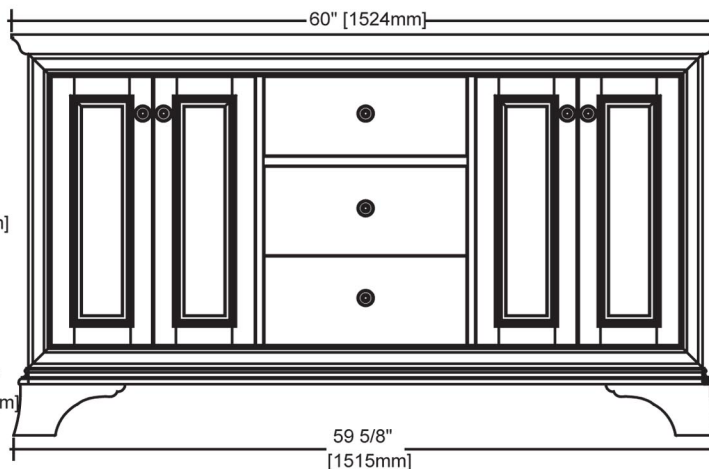

159-V6021D

60" Vanity-Double Bowl

SPECIFICATION SHEET

Features

- Materials: Polar solids with Ash Burl/Cherry veneers
- Hinges: Fully concealed, soft closing
- Doors: 4
- Glides: soft closing
- Drawers: 3
- Drawer Boxes: 1/2" solid pine, four sided
- Shelves: 2 (Adjustable)
- Hardware: Antique Brass
- Back panel: Fully covered
- Side Panels: 5/8" FB with Ash Burl/Cherry veneers

Colors/ Finish

159-Nutmeg

Date: 2012-07-21