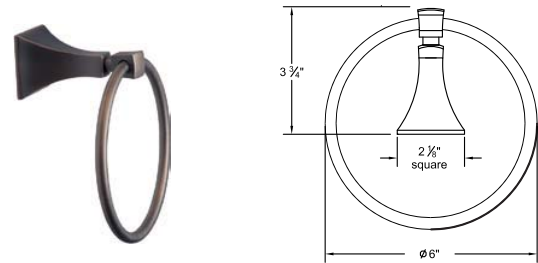

Several handle styles for custom faucet creation along with split finish options create an unlimited amount of design solutions. Each faucet is of solid brass construction. Santec's True-Mount engineering for handles means a secure fit without the use of set screws. Matching accessories are available to complete your entire bath suite.

9262ED __ 18" Towel Bar

9264ED __ Towel Ring

9261ED __ 24" Towel Bar

9265ED __ Paper Holder with Spring-Loaded Bar

9260ED __ 30" Towel Bar

9268ED __ Glass Soap Dish

9266ED __ Robe Hook

8068WT __ Wire Basket (Triangle)

8068WR __ Wire Basket (Rectangular)