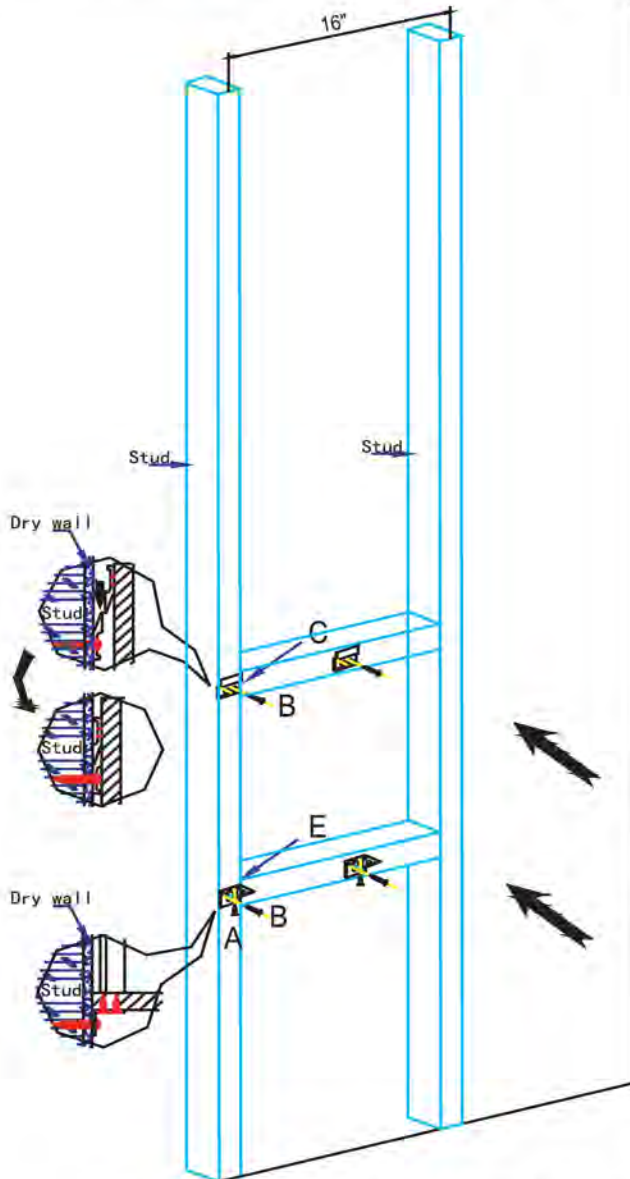

**176/177-WB1818**  
 18" WALL BRIDGE

PARTS INCLUDED			TOOLS AND MATERIALS NEEDED			
(1)	 Ø 5/16" x 5/4" L	4PCS	 Electric drill  Screwdriver  Tape measure  Pencil			
(2)	 Ø 5/16" x 5/8" L	4PCS				
(3)	 Ø 8 x 5/8" L	8PCS				
(4)	 L3" x W1"	4PCS				

**176/177-WB1818**  
**18" WALL BRIDGE**

PARTS INCLUDED			TOOLS AND MATERIALS NEEDED			
(1)	 Ø5/16"×5/4"L	2PCS	 Electric drill  Screwdriver  Tape measure  Pencil			
(2)	 Ø5/16"×5/8"L	2PCS				
(3)	 Ø8*5/8"L	4PCS				
(4)	 L3"×W1"	2PCS				

176/177-WB1818  
18" WALL BRIDGE

NOTE: GLASS TOP REMOVABLE

PARTS LIST			TOOLS AND MATERIALS	
A		8PCS		
B		6PCS		
C		2PCS		
D		2PCS		
E		2PCS		
F		8PCS		

Fairmont Designs highly recommends that you seek a professional installation specialist if you are unsure of installation. Please note: Fairmont Designs is not responsible for any installation error, damages or injuries, actual or consequential, resulting from possible printing error in instruction