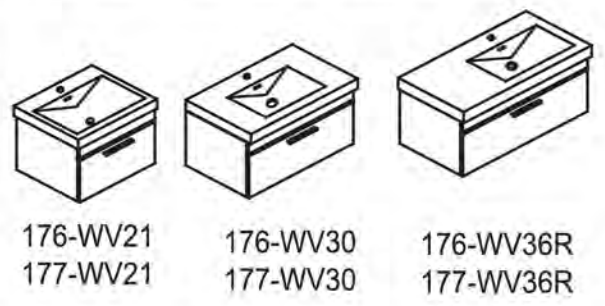

176/177-WB1818  
18" WALL BRIDGE

NOTE: GLASS TOP REMOVABLE

PARTS LIST			TOOLS AND MATERIALS	
A		8PCS		
B		6PCS		
C		2PCS		
D		2PCS		
E		2PCS		
F		8PCS		

Fairmont Designs highly recommends that you seek a professional installation specialist if you are unsure of installation. Please note: Fairmont Designs is not responsible for any installation error, damages or injuries, actual or consequential, resulting from possible printing error in instruction