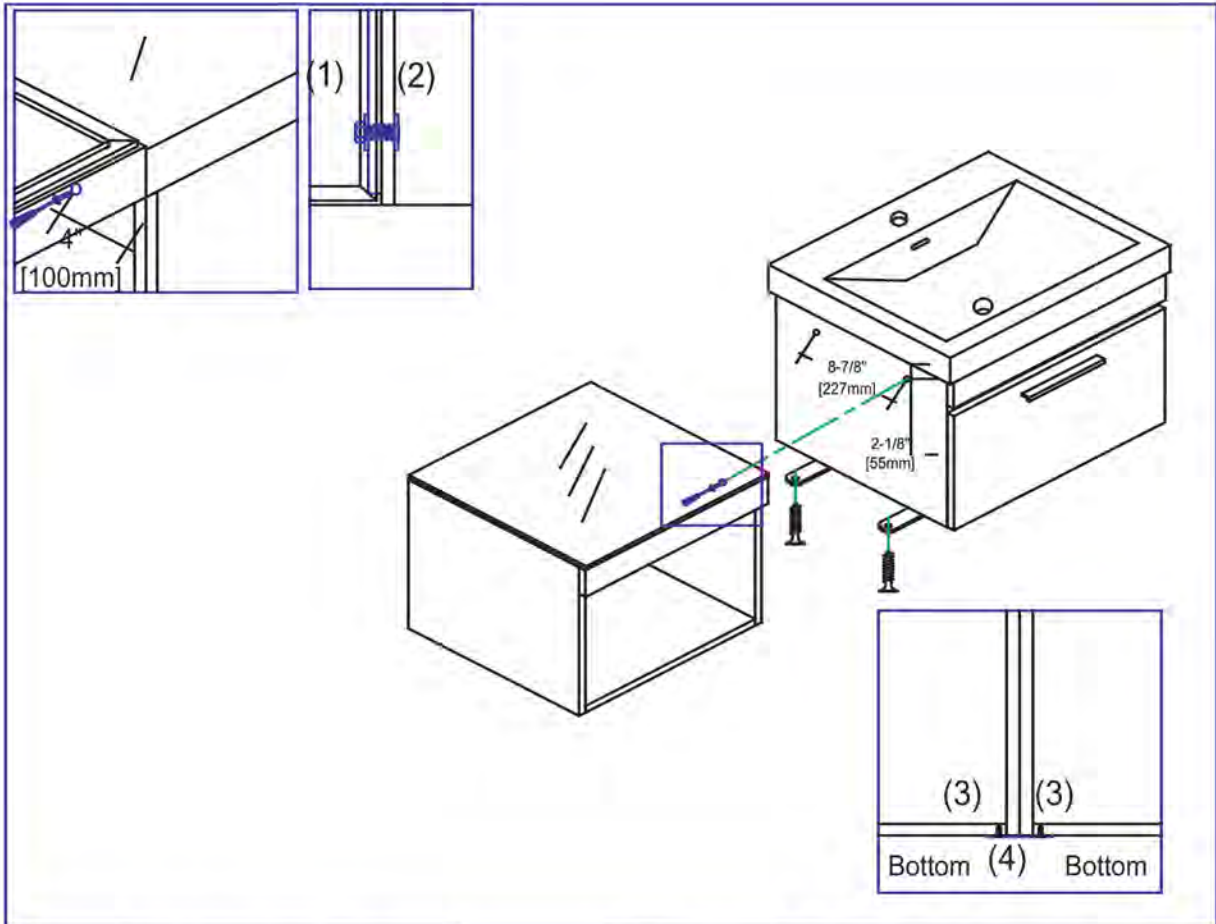

**176/177-WB1818**  
 18" WALL BRIDGE

PARTS INCLUDED			TOOLS AND MATERIALS NEEDED			
(1)	 Ø 5/16" x 5/4" L	4PCS	 Electric drill  Screwdriver  Tape measure  Pencil			
(2)	 Ø 5/16" x 5/8" L	4PCS				
(3)	 Ø 8 x 5/8" L	8PCS				
(4)	 L3" x W1"	4PCS				

**176/177-WB1818**  
**18" WALL BRIDGE**

PARTS INCLUDED			TOOLS AND MATERIALS NEEDED			
(1)	 Ø5/16"×5/4"L	2PCS	 Electric drill  Screwdriver  Tape measure  Pencil			
(2)	 Ø5/16"×5/8"L	2PCS				
(3)	 Ø8*5/8"L	4PCS				
(4)	 L3"×W1"	2PCS				