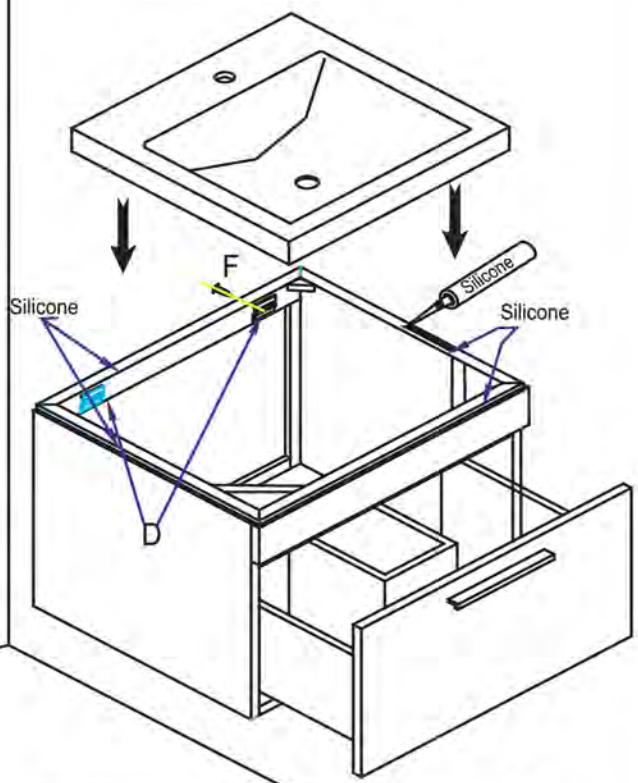

**176/177-WB1818**  
**18" WALL BRIDGE**

PARTS INCLUDED			TOOLS AND MATERIALS NEEDED			
(1)	 Ø5/16"×5/4"L	2PCS	 Electric drill  Screwdriver  Tape measure  Pencil			
(2)	 Ø5/16"×5/8"L	2PCS				
(3)	 Ø8*5/8"L	4PCS				
(4)	 L3"×W1"	2PCS				

176/177-WB1818  
18" WALL BRIDGE

NOTE: GLASS TOP REMOVABLE

PARTS LIST			TOOLS AND MATERIALS	
A		8PCS		
B		6PCS		
C		2PCS		
D		2PCS		
E		2PCS		
F		8PCS		

Fairmont Designs highly recommends that you seek a professional installation specialist if you are unsure of installation. Please note: Fairmont Designs is not responsible for any installation error, damages or injuries, actual or consequential, resulting from possible printing error in instruction