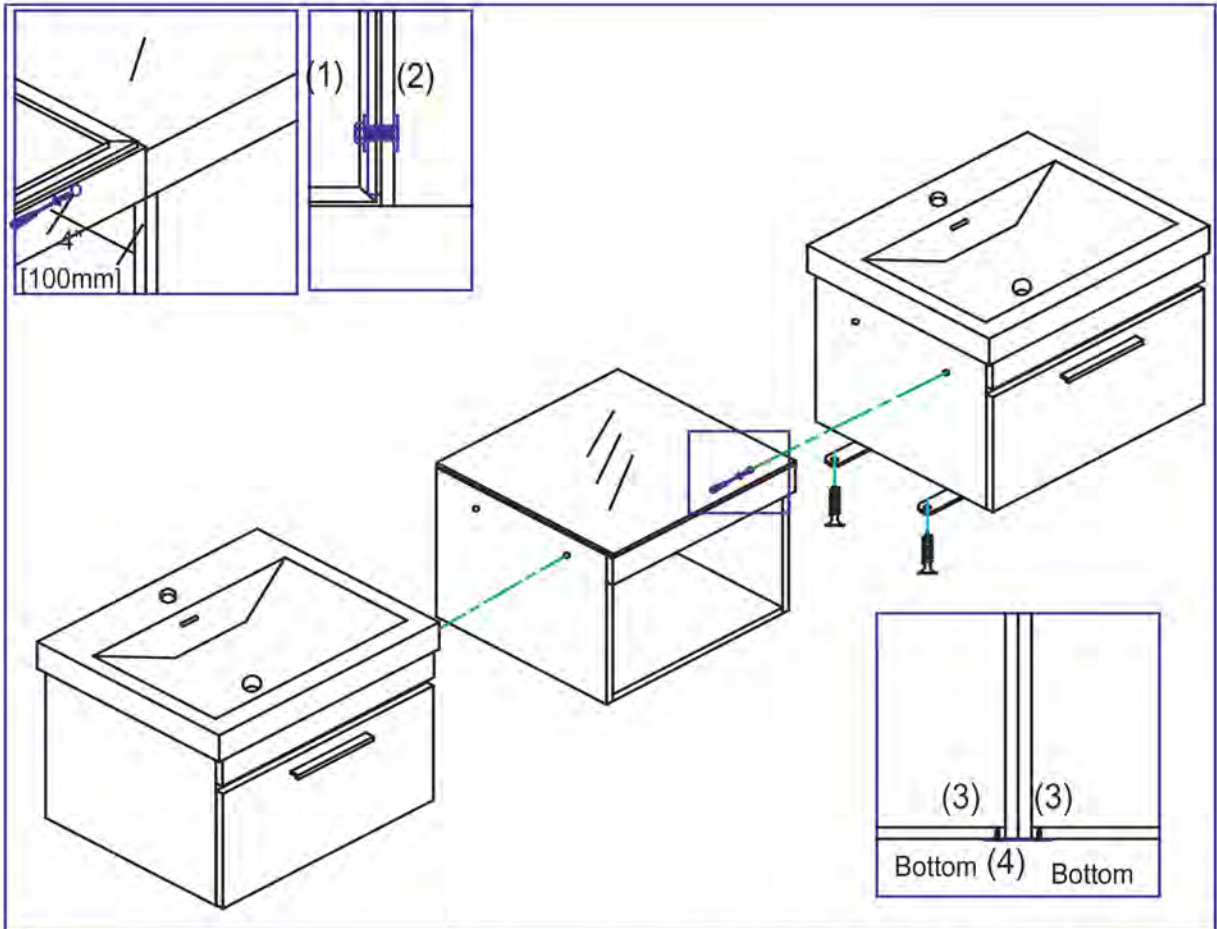

**176/177-WB1818**  
 18" WALL BRIDGE

PARTS INCLUDED			TOOLS AND MATERIALS NEEDED			
(1)	 Ø 5/16" x 5/4" L	4PCS	 Electric drill  Screwdriver  Tape measure  Pencil			
(2)	 Ø 5/16" x 5/8" L	4PCS				
(3)	 Ø 8 x 5/8" L	8PCS				
(4)	 L3" x W1"	4PCS				

**176/177-WB1818**  
**18" WALL BRIDGE**

PARTS INCLUDED			TOOLS AND MATERIALS NEEDED			
(1)	 Ø5/16"×5/4"L	2PCS	 Electric drill  Screwdriver  Tape measure  Pencil			
(2)	 Ø5/16"×5/8"L	2PCS				
(3)	 Ø8*5/8"L	4PCS				
(4)	 L3"×W1"	2PCS				