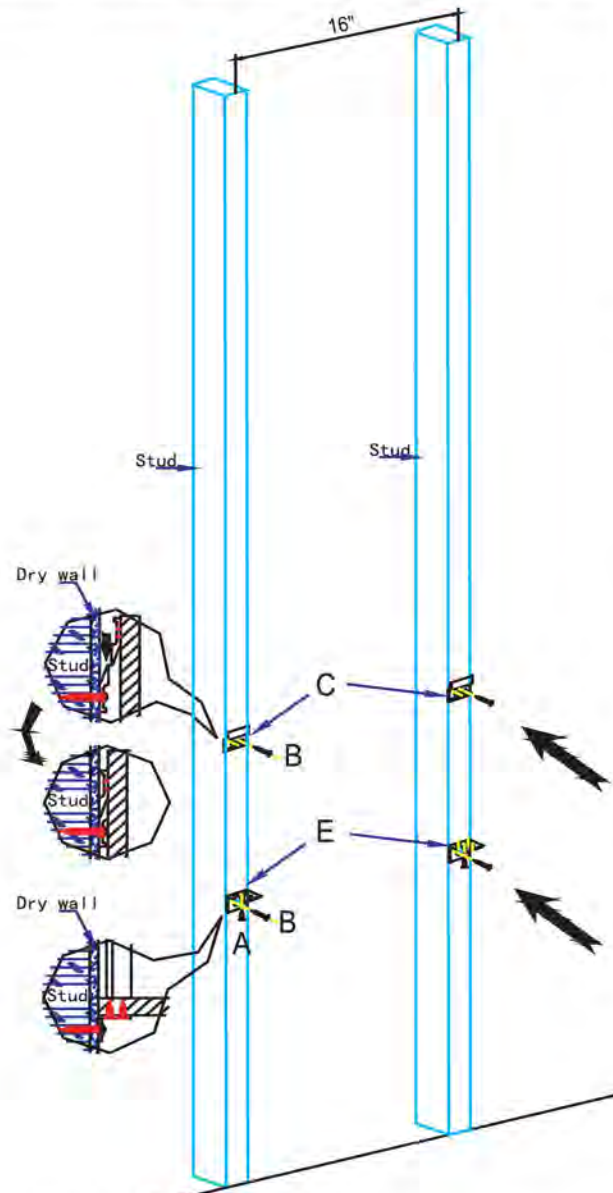

**176/177-WB1818**  
**18" WALL BRIDGE**

PARTS INCLUDED			TOOLS AND MATERIALS NEEDED			
(1)	 Ø5/16"×5/4"L	2PCS	 Electric drill  Screwdriver  Tape measure  Pencil			
(2)	 Ø5/16"×5/8"L	2PCS				
(3)	 Ø8*5/8"L	4PCS				
(4)	 L3"×W1"	2PCS				

176/177-WB1818  
18" WALL BRIDGE

NOTE: GLASS TOP REMOVABLE

PARTS LIST			TOOLS AND MATERIALS	
A		8PCS		
B		6PCS		
C		2PCS		
D		2PCS		
E		2PCS		
F		8PCS		

Fairmont Designs highly recommends that you seek a professional installation specialist if you are unsure of installation. Please note: Fairmont Designs is not responsible for any installation error, damages or injuries, actual or consequential, resulting from possible printing error in instruction

PARTS LIST			TOOLS AND MATERIALS		
A		8PCS	 Electric drill	 Screwdriver	 Tape measure
B		6PCS			
C		2PCS			
D		2PCS			
E		2PCS			
F		8PCS			
				 Silicone	 Pencil

Fairmont Designs highly recommends that you seek a professional installation specialist if you are unsure of installation. Please note: Fairmont Designs is not responsible for any installation error, damages or injuries, actual or consequential, resulting from possible printing error in instruction