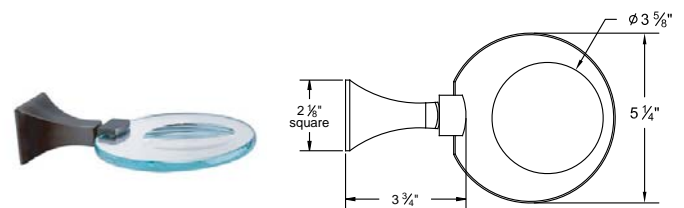

Several handle styles for custom faucet creation along with split finish options create an unlimited amount of design solutions. Each faucet is of solid brass construction. Santec's True-Mount engineering for handles means a secure fit without the use of set screws. Matching accessories are available to complete your entire bath suite.

9262ED __ 18" Towel Bar

9264ED __ Towel Ring

9261ED __ 24" Towel Bar

9265ED __ Paper Holder with Spring-Loaded Bar

9260ED __ 30" Towel Bar

9268ED __ Glass Soap Dish

9266ED __ Robe Hook

8068WT __ Wire Basket (Triangle)

8068WR __ Wire Basket (Rectangular)