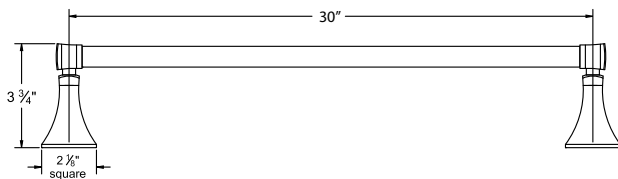

Several handle styles for custom faucet creation along with split finish options create an unlimited amount of design solutions. Each faucet is of solid brass construction. Santec's True-Mount engineering for handles means a secure fit without the use of set screws. Matching accessories are available to complete your entire bath suite.

9262ED __ 18" Towel Bar

9264ED __ Towel Ring

9261ED __ 24" Towel Bar

9265ED __ Paper Holder with Spring-Loaded Bar

9260ED __ 30" Towel Bar

9268ED __ Glass Soap Dish

9266ED __ Robe Hook

8068WT __ Wire Basket (Triangle)