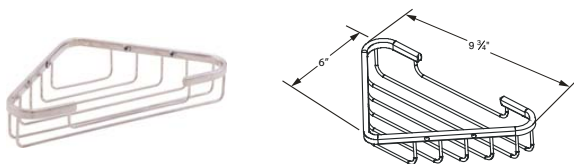

Several handle styles for custom faucet creation along with split finish options create an unlimited amount of design solutions. Each faucet is of solid brass construction. Santec's True-Mount engineering for handles means a secure fit without the use of set screws. Matching accessories are available to complete your entire bath suite.

9262ED __ 18" Towel Bar

9264ED __ Towel Ring

9261ED __ 24" Towel Bar

9265ED __ Paper Holder with Spring-Loaded Bar

9260ED __ 30" Towel Bar

9268ED __ Glass Soap Dish

9266ED __ Robe Hook

8068WT __ Wire Basket (Triangle)

8068WR __ Wire Basket (Rectangular)