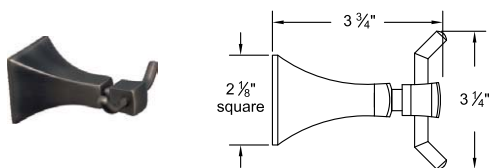

Several handle styles for custom faucet creation along with split finish options create an unlimited amount of design solutions. Each faucet is of solid brass construction. Santec's True-Mount engineering for handles means a secure fit without the use of set screws. Matching accessories are available to complete your entire bath suite.

9262ED __ 18" Towel Bar

9264ED __ Towel Ring

9261ED __ 24" Towel Bar

9265ED __ Paper Holder with Spring-Loaded Bar

9260ED __ 30" Towel Bar

9268ED __ Glass Soap Dish

9266ED __ Robe Hook

8068WT __ Wire Basket (Triangle)

8068WR __ Wire Basket (Rectangular)