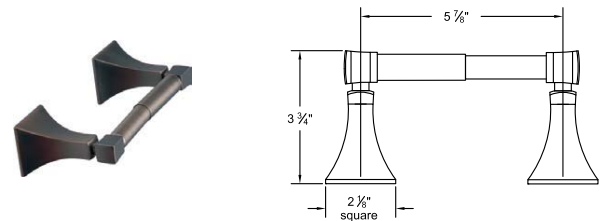

Several handle styles for custom faucet creation along with split finish options create an unlimited amount of design solutions. Each faucet is of solid brass construction. Santec's True-Mount engineering for handles means a secure fit without the use of set screws. Matching accessories are available to complete your entire bath suite.

9262ED __ 18" Towel Bar

9264ED __ Towel Ring

9261ED __ 24" Towel Bar

9265ED __ Paper Holder with Spring-Loaded Bar

9260ED __ 30" Towel Bar

9268ED __ Glass Soap Dish

9266ED __ Robe Hook

8068WT __ Wire Basket (Triangle)

8068WR __ Wire Basket (Rectangular)