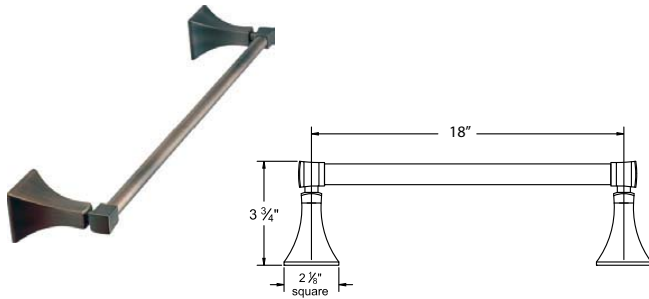

Several handle styles for custom faucet creation along with split finish options create an unlimited amount of design solutions. Each faucet is of solid brass construction. Santec's True-Mount engineering for handles means a secure fit without the use of set screws. Matching accessories are available to complete your entire bath suite.

9262ED __ 18" Towel Bar

9264ED __ Towel Ring

9261ED __ 24" Towel Bar

9265ED __ Paper Holder with Spring-Loaded Bar

9260ED __ 30" Towel Bar

9268ED __ Glass Soap Dish

9266ED __ Robe Hook

8068WT __ Wire Basket (Triangle)

8068WR __ Wire Basket (Rectangular)