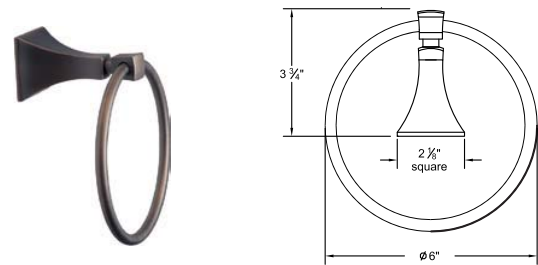

Several handle styles for custom faucet creation along with split finish options create an unlimited amount of design solutions. Each faucet is of solid brass construction. Santec's True-Mount engineering for handles means a secure fit without the use of set screws. Matching accessories are available to complete your entire bath suite.

9262ED __ 18" Towel Bar

9264ED __ Towel Ring

9261ED __ 24" Towel Bar

9265ED __ Paper Holder with Spring-Loaded Bar

9260ED __ 30" Towel Bar

9268ED __ Glass Soap Dish

9266ED __ Robe Hook

8068WT __ Wire Basket (Triangle)

8068WR __ Wire Basket (Rectangular)