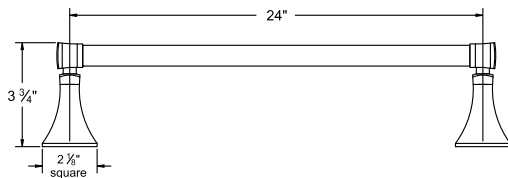

Several handle styles for custom faucet creation along with split finish options create an unlimited amount of design solutions. Each faucet is of solid brass construction. Santec's True-Mount engineering for handles means a secure fit without the use of set screws. Matching accessories are available to complete your entire bath suite.

9262ED __ 18" Towel Bar

9264ED __ Towel Ring

9261ED __ 24" Towel Bar

9265ED __ Paper Holder with Spring-Loaded Bar

9260ED __ 30" Towel Bar

9268ED __ Glass Soap Dish

9266ED __ Robe Hook

8068WT __ Wire Basket (Triangle)