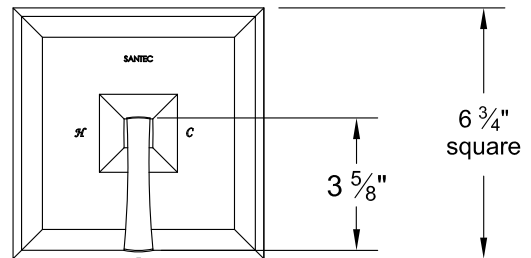

7093ED__ -TM Thermax Thermostatic Control Trim