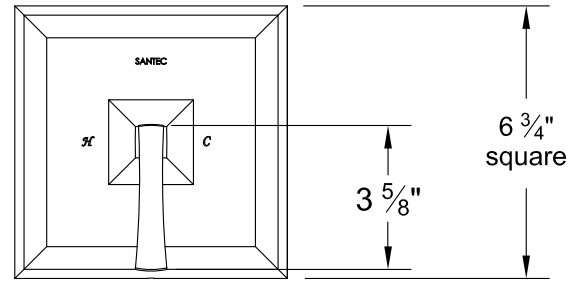

9232ED__ -TM Pressure Balanced Shower Trim Set