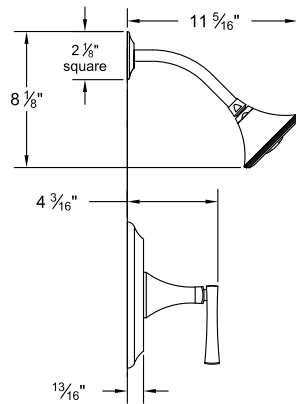

Several handle styles for custom faucet creation along with split finish options create an unlimited amount of design solutions. Each faucet is of solid brass construction. Santec's True-Mount engineering for handles means a secure fit without the use of set screws. Matching accessories are available to complete your entire bath suite.

9234ED\_\_ -TM Pressure Balanced Tub/Shower Trim Set

9232ED\_\_ -TM Pressure Balanced Shower Trim Set

7093ED\_\_ -TM Thermax Thermostatic Control Trim