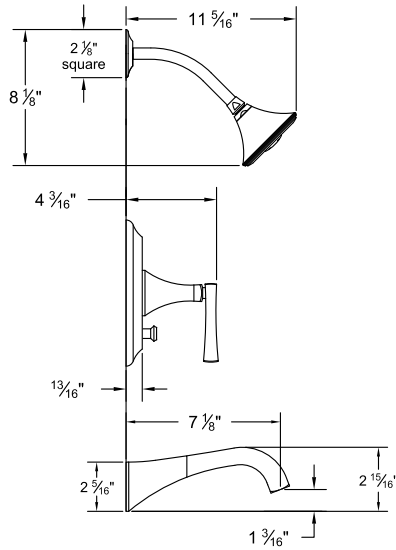

Several handle styles for custom faucet creation along with split finish options create an unlimited amount of design solutions. Each faucet is of solid brass construction. Santec's True-Mount engineering for handles means a secure fit without the use of set screws. Matching accessories are available to complete your entire bath suite.

9234ED\_\_ -TM Pressure Balanced Tub/Shower Trim Set

9232ED\_\_ -TM Pressure Balanced Shower Trim Set

7093ED\_\_ -TM Thermax Thermostatic Control Trim