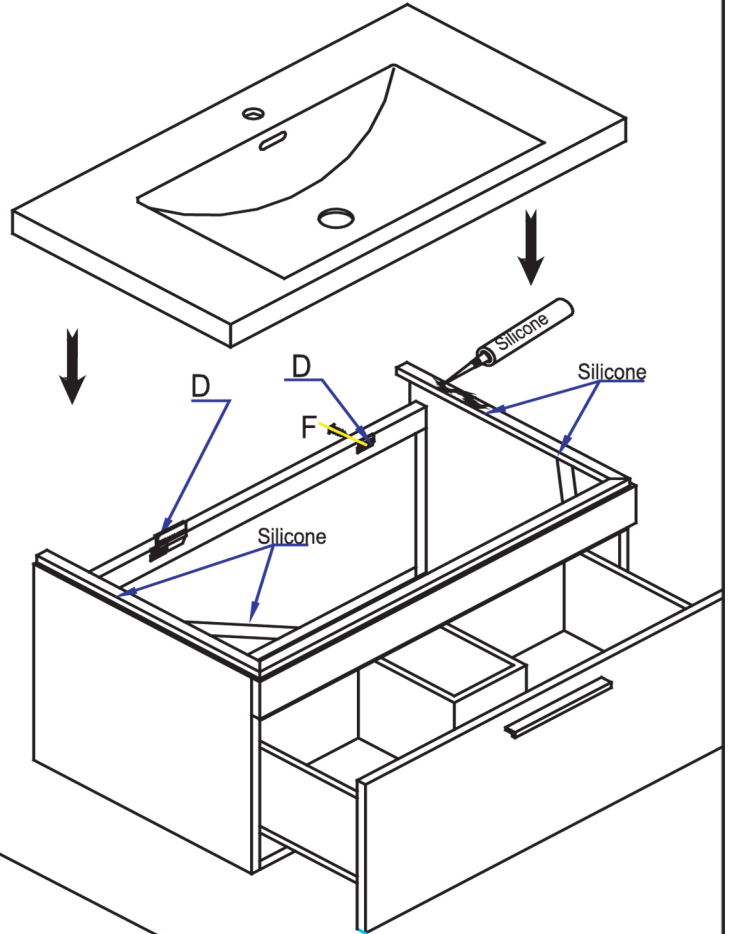

30"WALL MOUNT VANITY&SINK INSTALLATION INSTRUCTION

PARTS LIST			TOOLS AND MATERIALS		
A		8PCS			
B		6PCS			
C		2PCS			
D		2PCS			
E		2PCS			
F		8PCS			

Fairmont Designs highly recommends that you seek a professional installation specialist if you are unsure of installation. Please note: Fairmont Designs is not responsible for any installation error, damages or injuries, actual or consequential, resulting from possible printing error in instruction