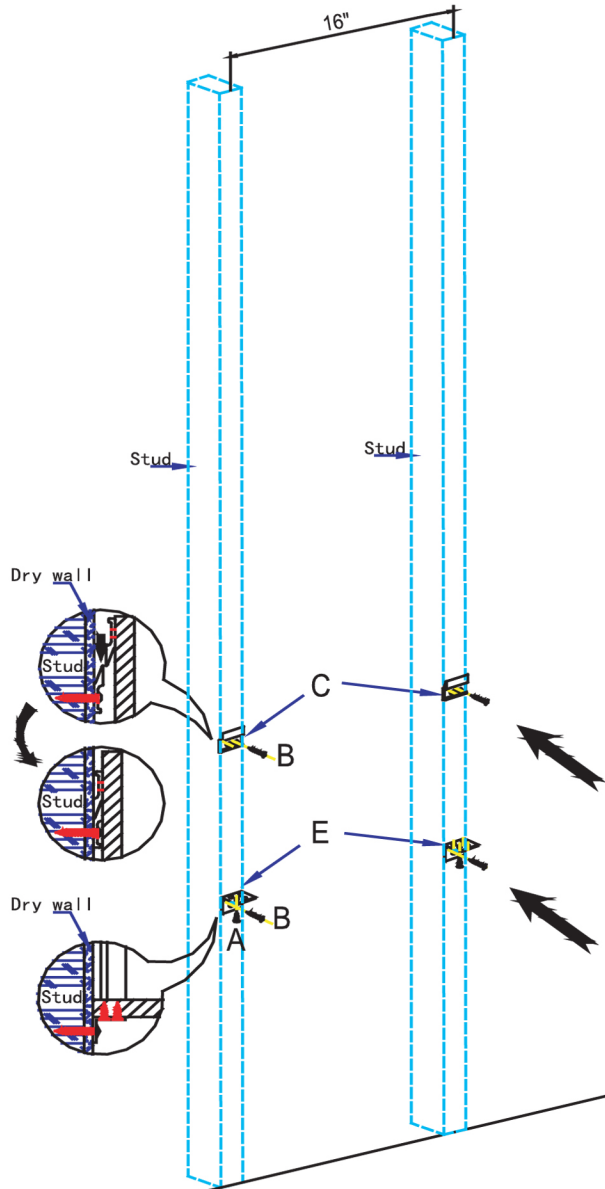

30"WALL MOUNT VANITY&SINK INSTALLATION INSTRUCTION

PARTS LIST			TOOLS AND MATERIALS		
A		8PCS			
B		6PCS			
C		2PCS			
D		2PCS			
E		2PCS			
F		8PCS			

Fairmont Designs highly recommends that you seek a professional installation specialist if you are unsure of installation. Please note: Fairmont Designs is not responsible for any installation error, damages or injuries, actual or consequential, resulting from possible printing error in instruction