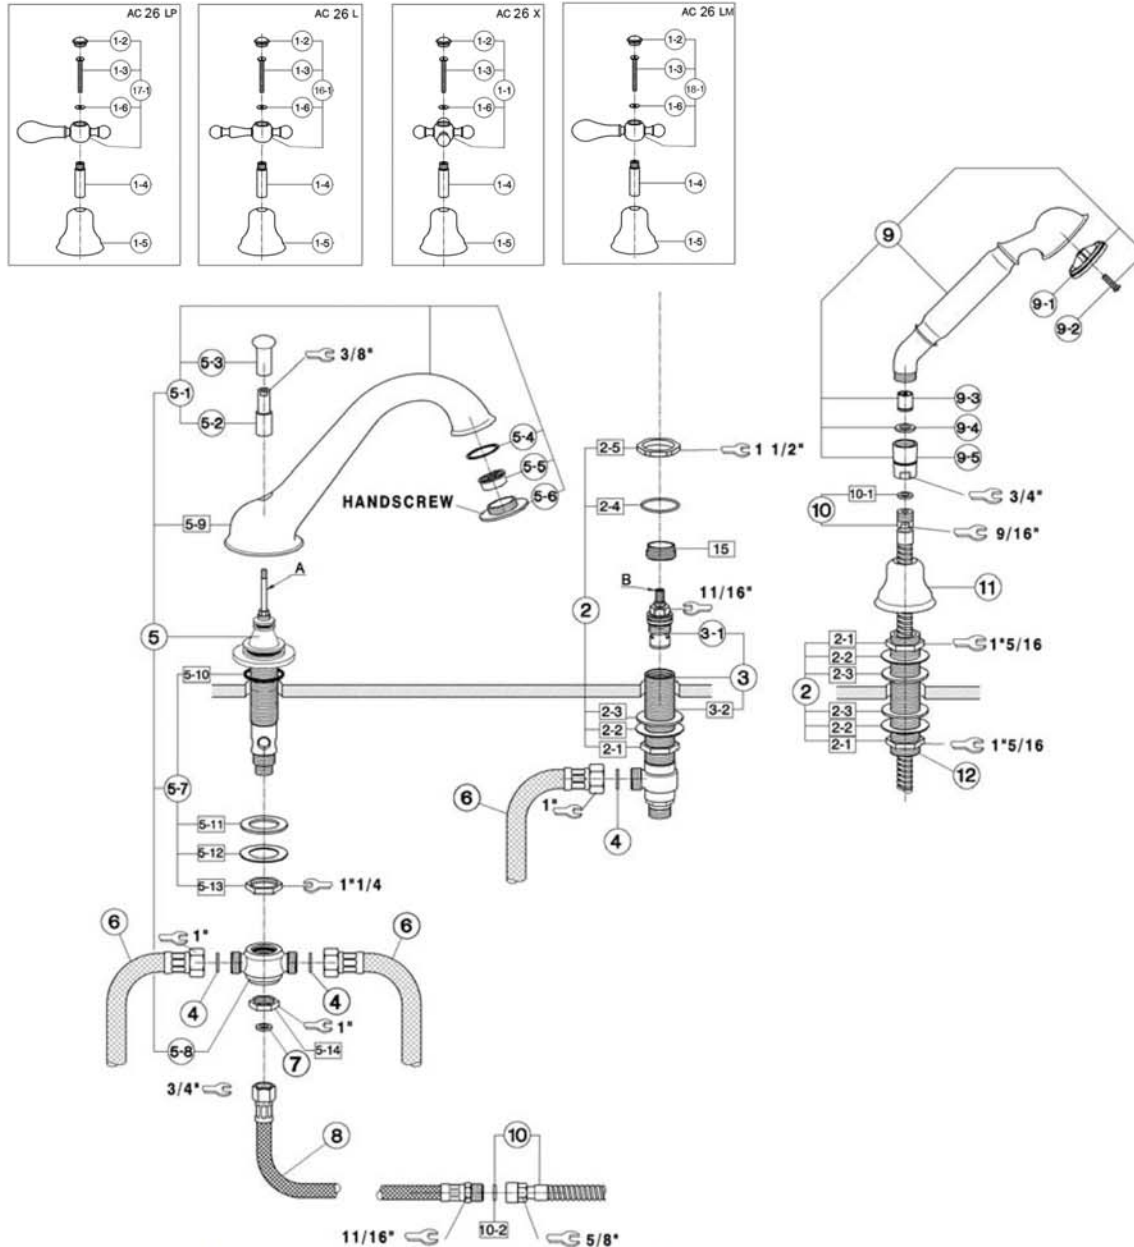

AC26 Spare Parts

POS.	DESCRIPTION	CODE	POS.	DESCRIPTION	CODE
1-1	Cross handle "Cold" mark with screw and cap - 3 hole lavatory	ZZ 92112 0	5-7	Installation set for deck-mounted spout	ZZ 92975 0
1-1	Cross handle "Hot" mark with screw and cap - 3 hole lavatory	ZZ 92111 0	5-8	Cross connection for bath mixer	ZZ 92914 0
1-2	Cap for handle "AR" "Cold"	ZZ 93861 0	6	Flex 1/2" x 1/2" L.500	ZZ 93077 0
1-2	Cap for handle "AR" "Hot"	ZZ 93862 0	7	Gasket NBR 70SH, 32x28,2x1	ZZ 92696 0
1-3	Screw M.4x40	ZZ 92679 0	8	Flex 3/8" x 3/8" L.500	ZZ 93078 0
1-4	Extension for headvalve "AA" - long	ZZ 92672 0	9	Hand shower for bath mixer "AR"	ZZ 93637 0
1-5	Escutcheon "AR"	ZZ 92598 0	9-1	Spray-Kit handshower "AR"	ZZ 90544 0
1-6	Ring in brass 12x4,3x1	ZZ 92673 0	9-2	Fixing screw for spray-kit hand shower	ZZ 92640 0
2	Installation set basin mixer	ZZ 93444 0	9-3	Backflow valve Ø 15	ZZ 92956 0
3	Tail piece-basin mixer right (mtd conn.)	ZZ 94249 0	9-4	Gasket rubber 18,5x11x2	ZZ 92714 0
3	Tail piece-basin mixer left (mtd conn.)	ZZ 94250 0	9-5	Connection for shower "AR"	ZZ 90337 0
3-1	Ceramic headvalve 3/4" right 90°	ZZ 93665 0	10	Flex 175cm Ø 14 3/8" M.15x1	ZZ 92757 0
3-1	Ceramic headvalve 3/4" left 90°	ZZ 93822 0	11	Escutcheon shower "AR"	ZZ 92599 0
4	Gasket rubber 18,5x11x2	ZZ 92714 0	15	Adaptor	ZZ 94518 0
5	Spout bath mixer "AC" without diverter	ZZ 92048 0	16-1	Ornate Metal lever handle "Cold" mark - 3 hole lavatory	ZZ 92117 0
5-1	Spout bath mixer "AC"	ZZ 90944 0	16-1	Ornate Metal lever handle "Hot" mark - 3 hole lavatory	ZZ 92118 0
5-2	Screw for spout	ZZ 92648 0	17-1	Porcelain lever with "Cold" mark - 3 hole lavatory	ZZ 92262 0
5-3	Knob for bath spout	ZZ 92649 0	17-1	Porcelain lever with "Hot" mark - 3 hole lavatory	ZZ 92263 0
5-4	Gasket rubber 18,5x11x2	ZZ 92995 0	18-1	Classic Metal lever with "Cold" mark - 3 hole lavatory	ZZ 95033 0
5-5	Antisplash for bath spout	ZZ 92697 0	18-1	Classic Metal lever with "Hot" mark - 3 hole lavatory	ZZ 95034 0
5-6	Overflow bath spout "AR"	ZZ 92626 0