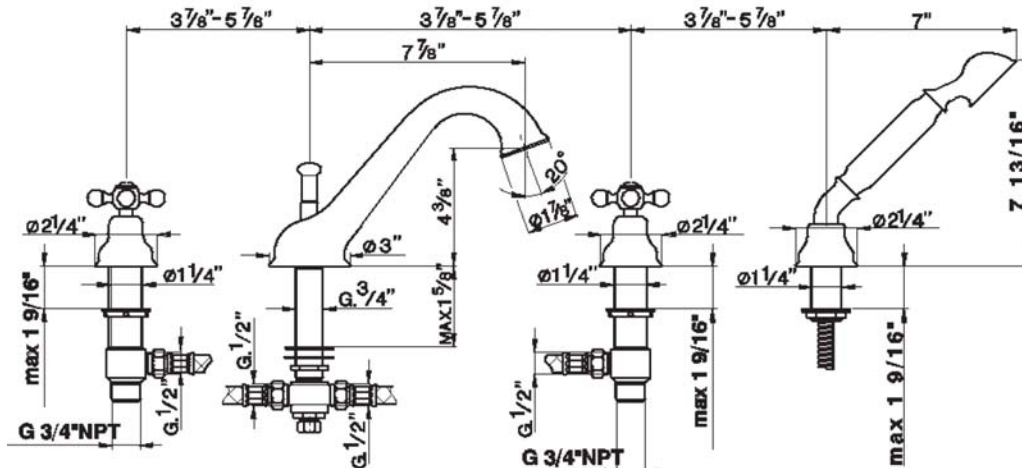

AC26X

AC26L

AC26LM & AC26LP