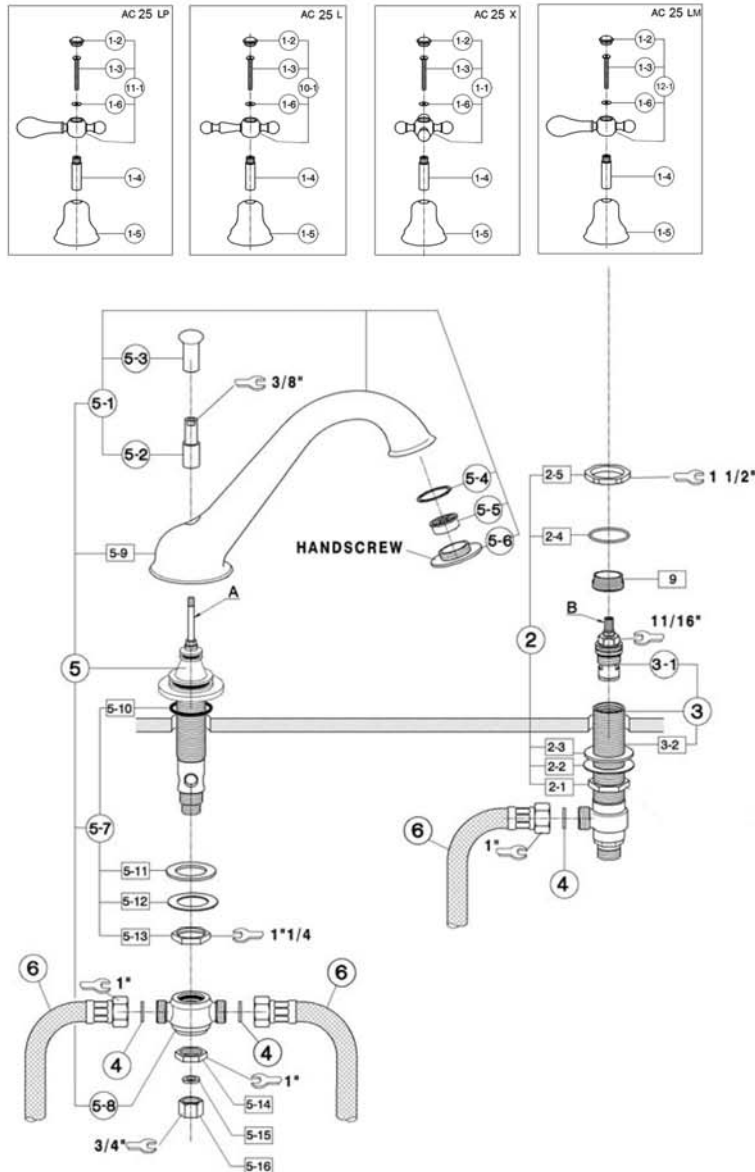

## 3-Hole Deck Mounted Bathtub Filler

ROHL Cisal Bath

- AC25L** (Ornate Metal Lever)
- AC25LM** (Classic Metal Lever)
- AC25X** (Cross Handle)
- AC25LP** (White Resin Lever)

### FEATURES

- 3-hole bathtub filler
- 3 x 1 3/8" hole cutouts
- 1/4-turn ceramic disc valves
- Fixed spout
- Spout and valve housing made from solid brass
- 17 GPM @ 60 PSI
- Spout is 2-piece rough and trim
- 3/4" NPT connectors

### AC25X

AC25L

AC25LM & AC25LP

## AC25 Spare Parts

POS.	DESCRIPTION	CODE	POS.	DESCRIPTION	CODE
1-1	Cross handle "Cold" mark with screw and cap	ZZ 92112 0	5-6	Overflow bath spout "AR"	ZZ 92626 0
1-1	Cross handle "Hot" mark with screw and cap	ZZ 92111 0	5-7	Installation set for deck-mounted spout	ZZ 92975 0
1-2	Cap for handle "AR" "Cold"	ZZ 93861 0	5-8	Cross connection for bath mixer	ZZ 92914 0
1-2	Cap for handle "AR" "Hot"	ZZ 93862 0	6	Flex 1/2" x 1/2" L.500	ZZ 93077 0
1-3	Screw M.4X40	ZZ 92679 0	9	Adaptor	ZZ 94518 0
1-4	Extension for headvalve "AA" - long	ZZ 92672 0	10-1	Ornate Metal lever handle "Cold" mark	ZZ 92117 0
1-5	Escutcheon "AR"	ZZ 92598 0	10-1	Ornate Metal lever handle "Hot" mark	ZZ 92118 0
1-6	Ring in brass 12x4,3x1	ZZ 92673 0	11-1	Porcelain lever with "Cold" mark	ZZ 92262 0
2	Installation set basin mixer	ZZ 93444 0	11-1	Porcelain lever with "Hot" mark	ZZ 92263 0
3	Tail piece-basin mixer right (mtd conn.)	ZZ 94250 0	12-1	Classic Metal lever with "Cold" mark	ZZ 95033 0
3	Tail piece-basin mixer left (mtd conn.)	ZZ 94249 0	12-1	Classic Metal lever with "Hot" mark	ZZ 95034 0
3-1	Ceramic headvalve 3/4" right 90°	ZZ 93665 0			
3-1	Ceramic headvalve 3/4" left 90°	ZZ 93822 0			
4	Gasket rubber 18,5x11x2	ZZ 92714 0			
5	Spout bath mixer "AC" without diverter	ZZ 92054 0			
5-1	Spout bath mixer "AC"	ZZ 90944 0			
5-2	Screw for spout	ZZ 92648 0			
5-3	Knob for bath spout	ZZ 92649 0			
5-4	Gasket rubber 18,5x11x2	ZZ 92995 0			
5-5	Antispash for bath spout	ZZ 92697 0			