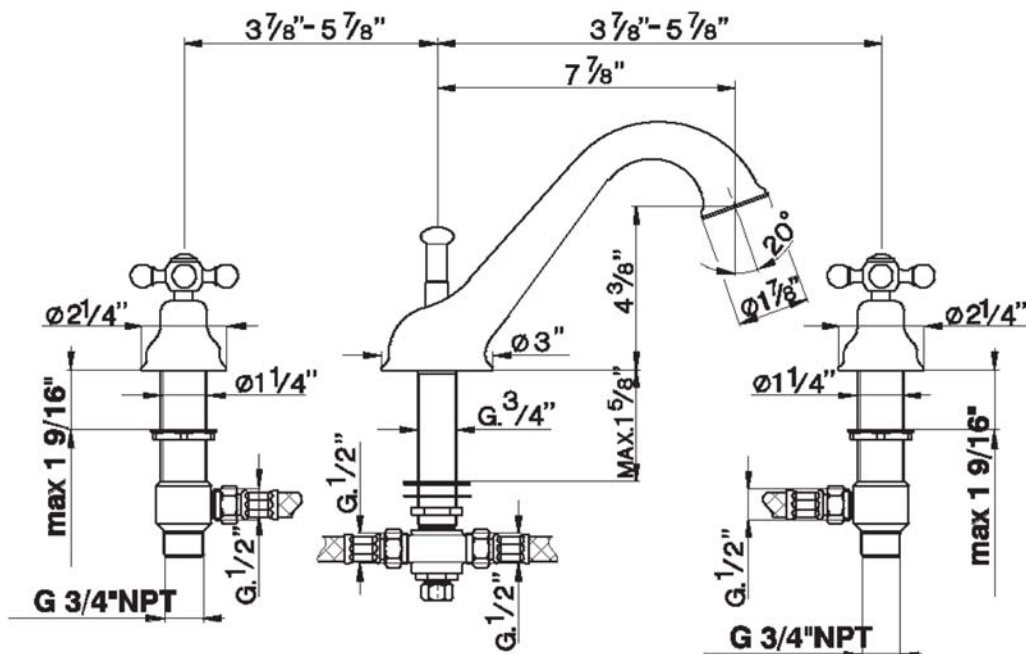

3-Hole Deck Mounted Bathtub Filler

ROHL Cisal Bath

- **AC25L** (Ornate Metal Lever)
- **AC25LM** (Classic Metal Lever)
- **AC25X** (Cross Handle)
- **AC25LP** (White Resin Lever)

FEATURES

- 3-hole bathtub filler
- 3 x 1 3/8" hole cutouts
- 1/4-turn ceramic disc valves
- Fixed spout
- Spout and valve housing made from solid brass
- 17 GPM @ 60 PSI
- Spout is 2-piece rough and trim
- 3/4" NPT connectors

FINISHES

- Polished Chrome
- Polished Nickel
- Satin Nickel
- Tuscan Brass
- Inca Brass

WARRANTY

- Limited Lifetime*

* No Warranty on Tuscan Brass Finish (TCB)

AC25X