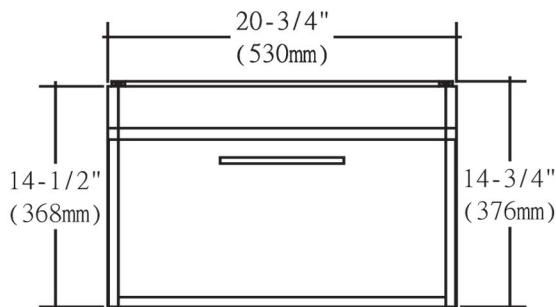

177-WV21

21" Wall Mount Vanity

Please see S-11021W1 for sink dimension

SPECIFICATION SHEET

Features

- Materials: MDF with Poplar solids
- Glides: Soft closing
- Drawers: 1
- Drawer Boxes: 1/2" solid pine, four sided English dovetail
- Hardware: Polished chrome
- Hardware drill: 6-1/4" c-c
- Back panel: Fully covered
- Mounting: Hanging Hardware
- Side panels: 5/8" MDF
- Includes: Sink (1)

Colors/ Finish:
177-High Gloss White

S-11021W1

Date: 02/28/12