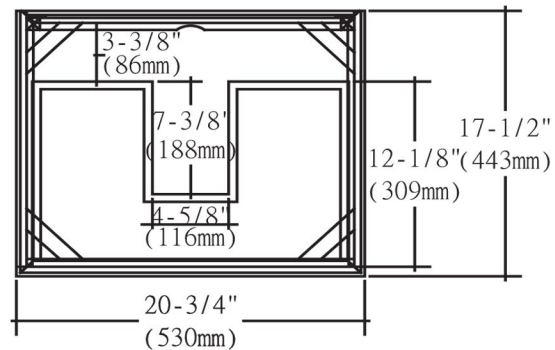

SPECIFICATION SHEET

Features

- Materials: MDF with Poplar solids
- Glides: Soft closing
- Drawers: 1
- Drawer Boxes: 1/2" solid pine, four sided English dovetail
- Hardware: Polished chrome
- Hardware drill: 6-1/4" c-c
- Back panel: Fully covered
- Mounting: Hanging Hardware
- Side panels: 5/8" MDF
- Includes: Sink (1)

Colors/ Finish:
177-High Gloss White