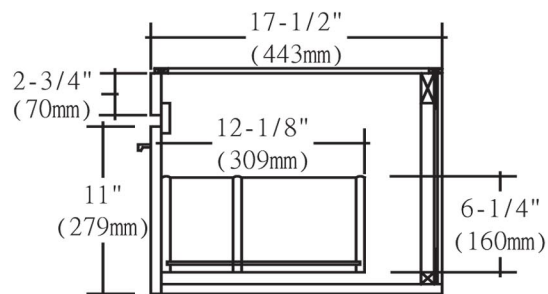

SPECIFICATION SHEET

Features

- Materials: MDF with Poplar solids
- Glides: Soft closing
- Drawers: 1
- Drawer Boxes: 1/2" solid pine, four sided English dovetail
- Hardware: Polished chrome
- Hardware drill: 6-1/4" c-c
- Back panel: Fully covered
- Mounting: Hanging Hardware
- Side panels: 5/8" MDF
- Includes: Sink (1)

Colors/ Finish:
177-High Gloss White