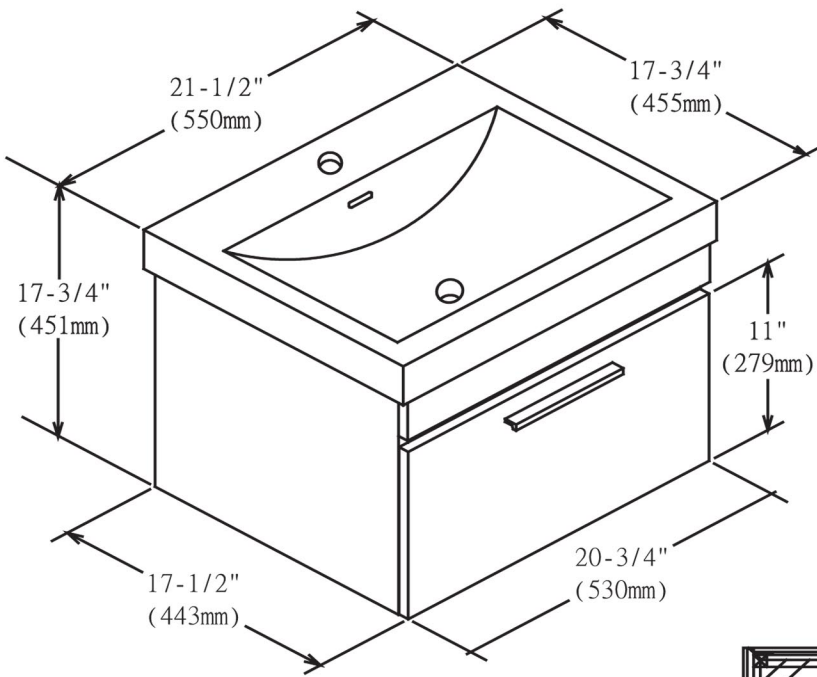

177-WV21

21" Wall Mount Vanity

Please see S-11021W1 for sink dimension

SPECIFICATION SHEET

Features

- Materials: MDF with Poplar solids
- Glides: Soft closing
- Drawers: 1
- Drawer Boxes: 1/2" solid pine, four sided English dovetail
- Hardware: Polished chrome
- Hardware drill: 6-1/4" c-c
- Back panel: Fully covered
- Mounting: Hanging Hardware
- Side panels: 5/8" MDF
- Includes: Sink (1)