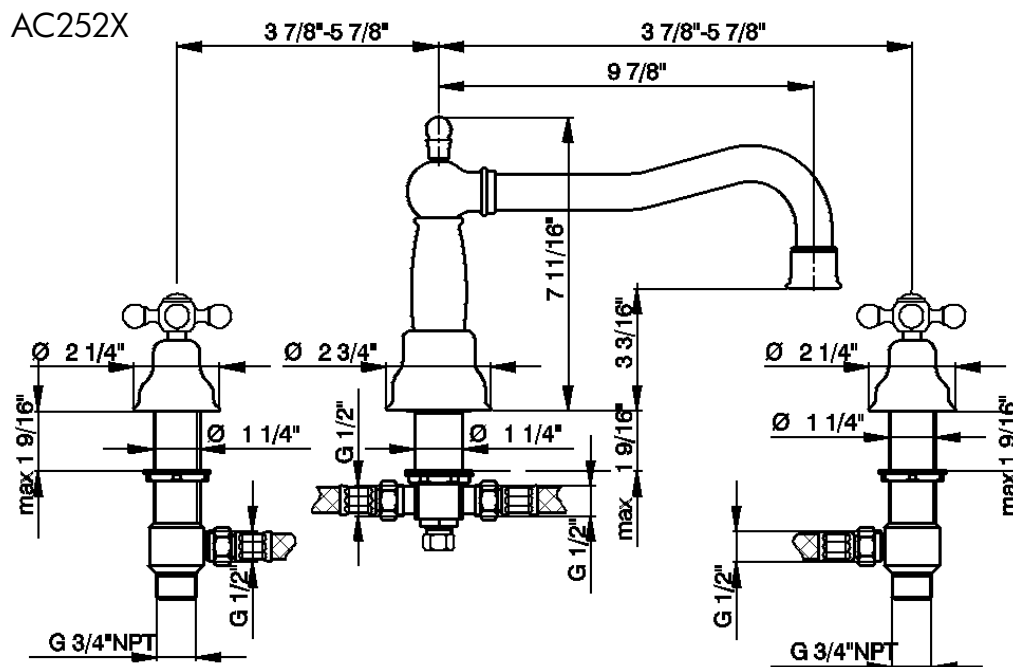

WARRANTY

- Limited Lifetime*

* No Warranty on Tuscan Brass Finish (TCB)

AC252L

AC252LM &
AC252LP