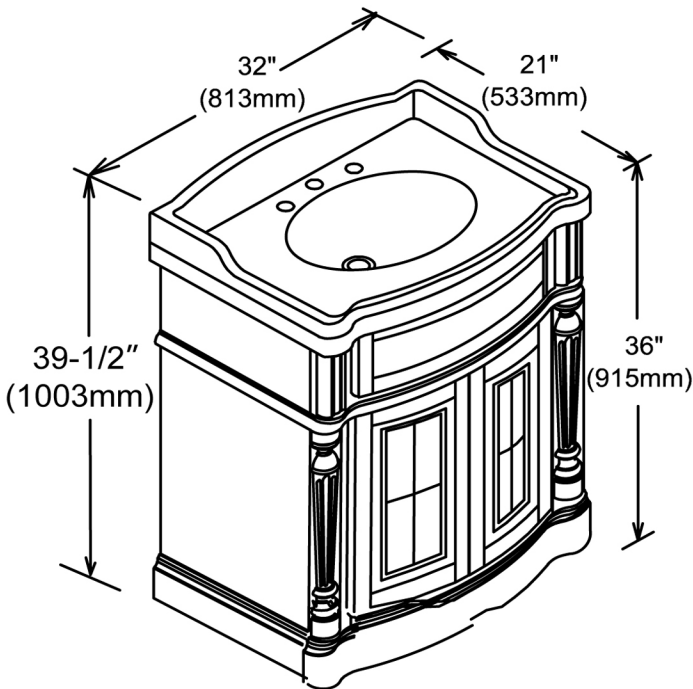

108-V32 32" Vanity & Sink

Please see MG - 8080J for sink dimension

SPECIFICATION SHEET

Features

Materials: Poplar solids with Cherry veneers

Hinges: Fully concealed, soft closing

Doors: 2

Hardware: Antique Brass

Back panel: Fully covered

Side Panels: 5/8" Fiberboard with Cherry veneers

Includes: Sink(1)

Colors/ Finish

108- Rich Brown