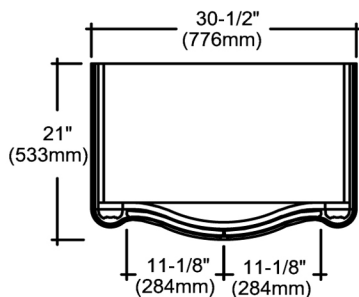

108-V32 32" Vanity & Sink

Please see MG - 8080J for sink dimension

SPECIFICATION SHEET

Features

Materials: Poplar solids with Cherry veneers

Hinges: Fully concealed, soft closing

Doors: 2

Hardware: Antique Brass

Back panel: Fully covered

Side Panels: 5/8" Fiberboard with Cherry veneers

Includes: Sink(1)

Colors/ Finish

108- Rich Brown