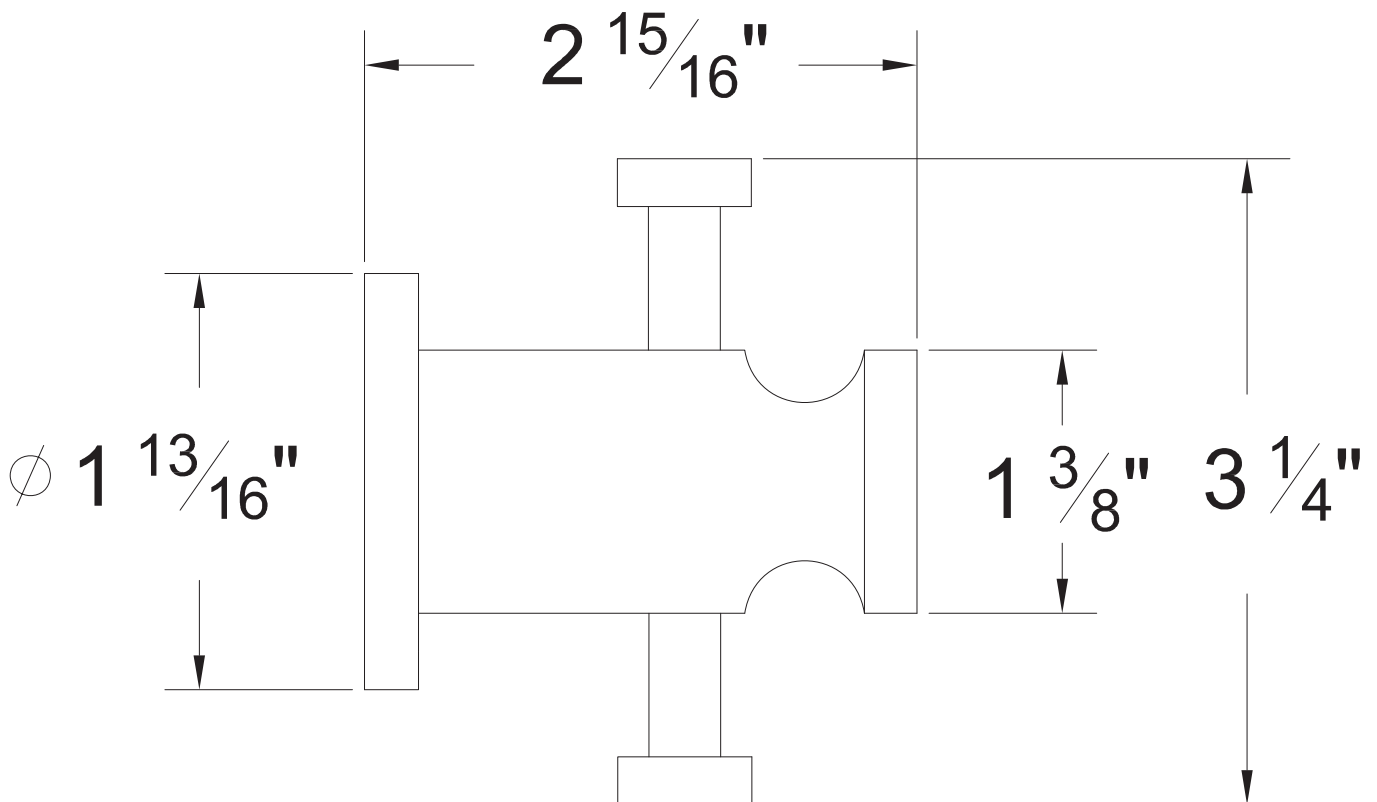

PRODUCT SPECIFICATION SHEET

ITEM # 2666EA Robe hook

- Matches EZ handles

The measurements shown are for reference only. Products and specifications shown are subject to change without notice.