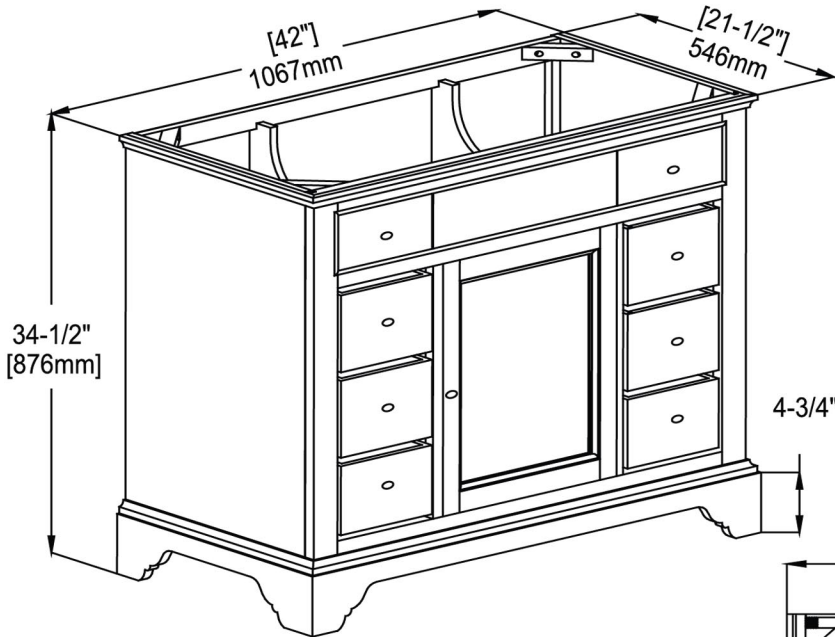

Framingham

1502-V42 42" Vanity

SPECIFICATION SHEET

Features

- Materials: Poplar solids with Maple Veneers
- Hinges: Fully concealed, soft closing
- Doors: 1 (hinge-right)
- Glides: Soft closing
- Drawers: 6
- Drawer Boxes: 1/2" solid pine, four sided English dovetail
- Shelves: 1 (adjustable)
- Hardware: Satin Nickel
- Back panel: Fully covered
- Side panels: 5/8" MDF with Maple Veneers