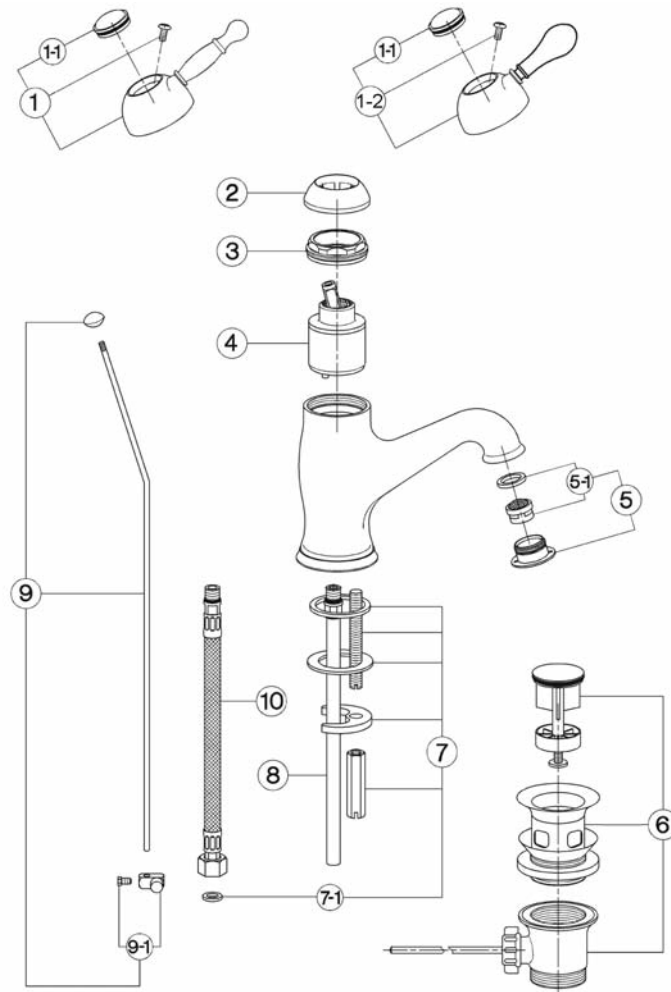

### FEATURES

- Ceramic mixing control cartridge
- Convenient traditional single lever style
- 1 3/8" hole cutout
- Long lasting, smooth flow control
- Deck mounted only
- Fixed spout
- Pop-up drain, 1 1/4" pipe
- Available with Classic or Ornate Metal lever
- 1.2 GPM

### WARRANTY

- Limited Lifetime\*
- \* No Warranty on Tuscan Brass Finish (TCB)

\* For CA/VT, place a "-2" at end of model number for code compliant product. (Example A3608LMAPC-2)

Consult your local ROHL showroom for additional information and specifications. For complete warranty details and a list of showrooms, go to [www.rohlhome.com](http://www.rohlhome.com).

## AY51 Spare Parts

Pos.	Code	Pos.	Code
1	ZZ951650	6	ZA007550
1-1	ZZ938630	7	ZZ928510
1-2	ZZ951270	7-1	ZZ500970
2	ZZ927180	8	ZZ930810
3	ZZ926030	9	ZZ920440
4	ZZ929090	9-1	C7330
5	ZZ909220	10	ZZ928420
5-1	ZZ503240		