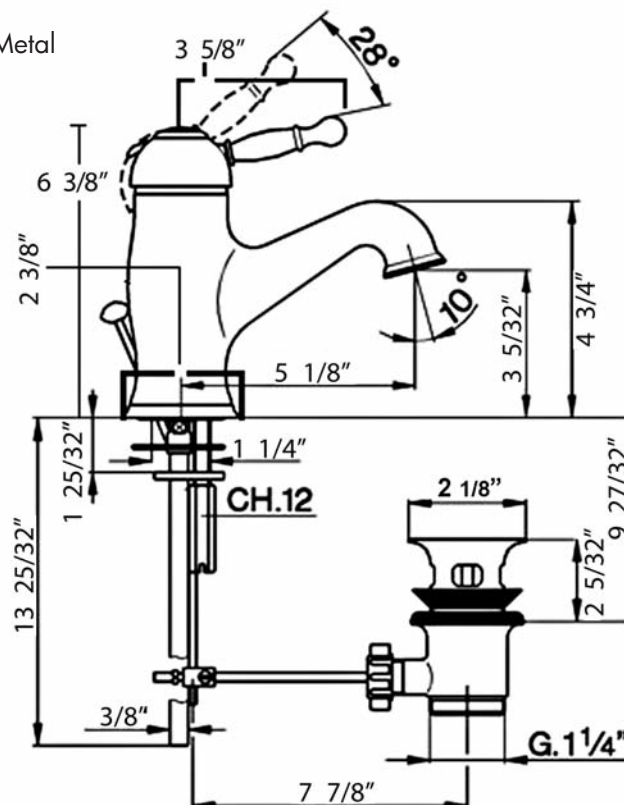

WARRANTY

- Limited Lifetime*
- No Warranty on Tuscan Brass Finish (TCB)

* For CA/VT, place a "-2" at end of model number for code compliant product. (Example A3608LMAPC-2)

Consult your local ROHL showroom for additional information and specifications. For complete warranty details and a list of showrooms, go to www.rohlhome.com.