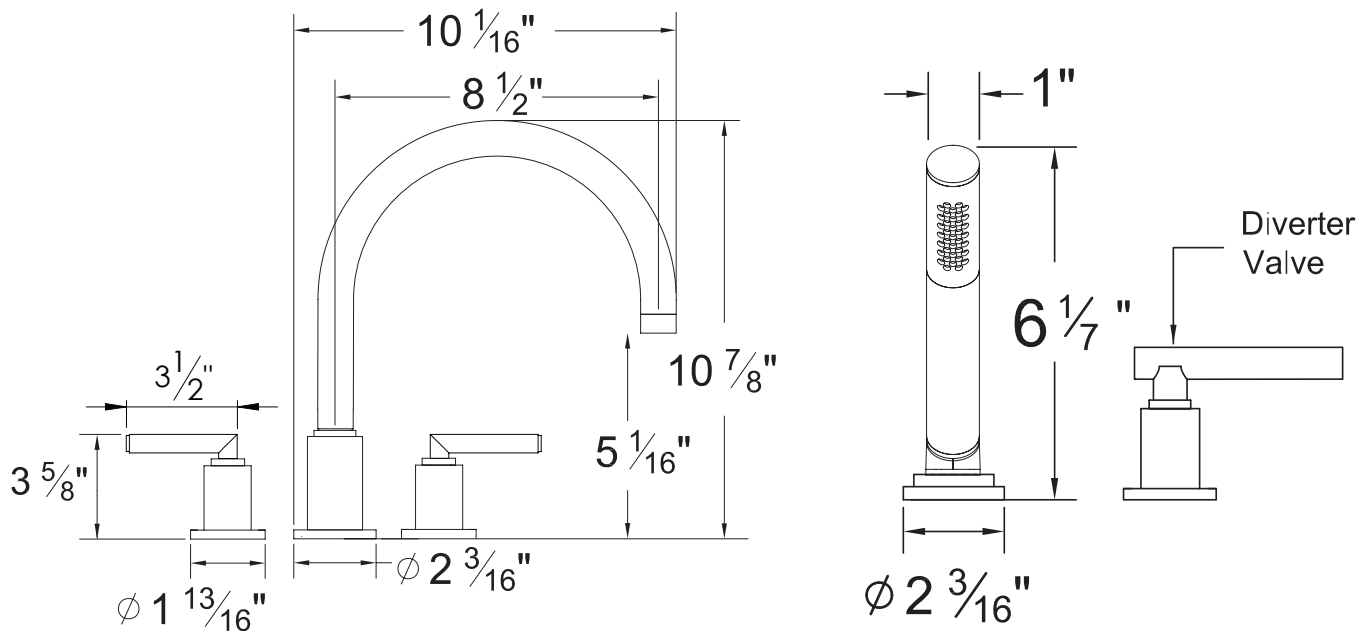

PRODUCT SPECIFICATION SHEET

ITEM # 2655EZ-TM TRIM Roman tub filler with hand shower

- "EZ" style handles
- Includes backflow preventor
- Single function sprayer
- 16 GPM
- Hand shower is 2.0 GPM
- ROUGH NOT INCLUDED
- USE P0007 ROUGH

The measurements shown are for reference only. Products and specifications shown are subject to change without notice.