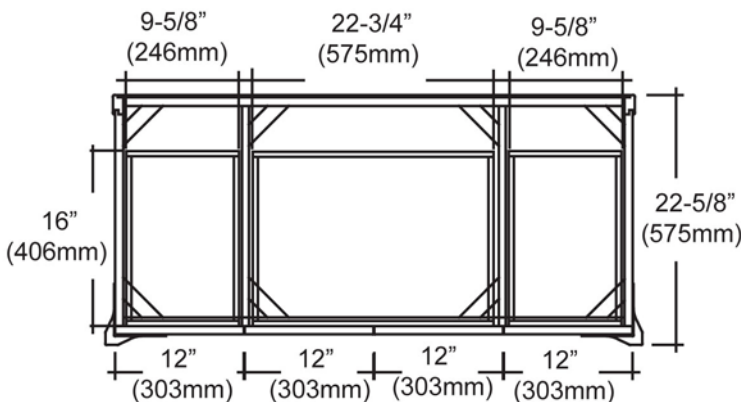

140-V48 48" Vanity

SPECIFICATION SHEET

Features

- Materials: Poplar solids with Figure Anigre veneers
- Hinges: Fully concealed, soft closing
- Doors: 2
- Glides: Soft closing
- Drawers: 7
- Drawer Boxes: 1/2" solid pine, four sided English dovetail
- Shelves: 0
- Hardware: Brushed Nickel
- Back panel: Fully covered
- Side Panels: 5/8" PB with Figure Anigre veneers
- Includes: Metal legs (2) with Brush Nickel finish