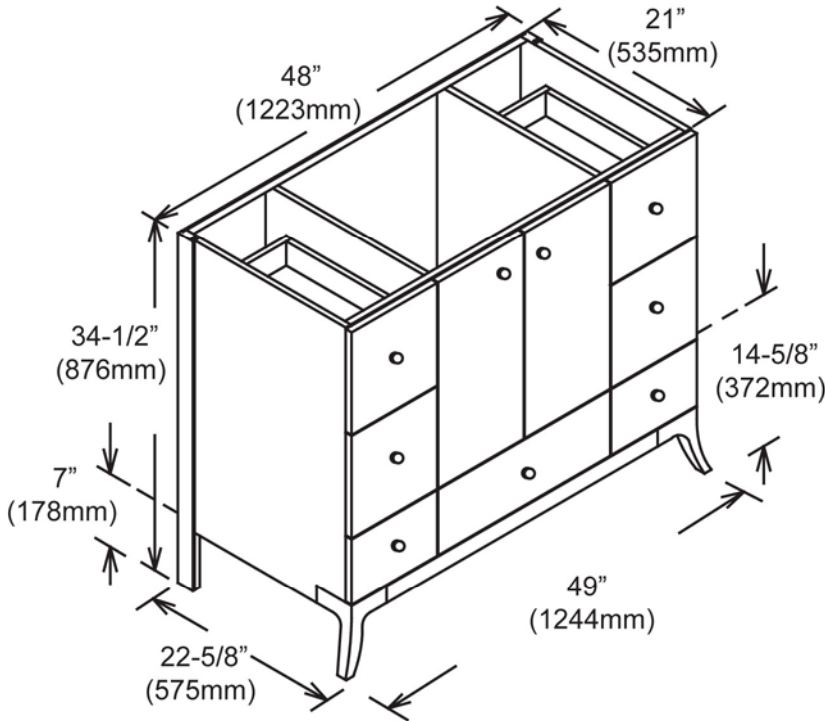

140-V48 48" Vanity

SPECIFICATION SHEET

Features

- Materials: Poplar solids with Figure Anigre veneers
- Hinges: Fully concealed, soft closing
- Doors: 2
- Glides: Soft closing
- Drawers: 7
- Drawer Boxes: 1/2" solid pine, four sided English dovetail
- Shelves: 0
- Hardware: Brushed Nickel
- Back panel: Fully covered
- Side Panels: 5/8" PB with Figure Anigre veneers
- Includes: Metal legs (2) with Brush Nickel finish