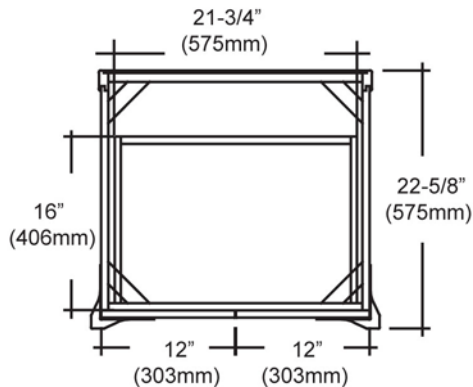

140-V24 24" Vanity

SPECIFICATION SHEET

Features

- Materials: Poplar solids with Figure Anigre veneers
- Hinges: Fully concealed, soft closing
- Doors: 2
- Glides: Soft closing
- Drawers: 1
- Drawer Boxes: 1/2" solid pine, four sided English dovetail
- Shelves: 0
- Hardware: Brushed Nickel
- Back panel: Fully covered
- Side Panels: 5/8" PB with Figure Anigre veneers
- Includes: Metal legs (2) with Brush Nickel finish