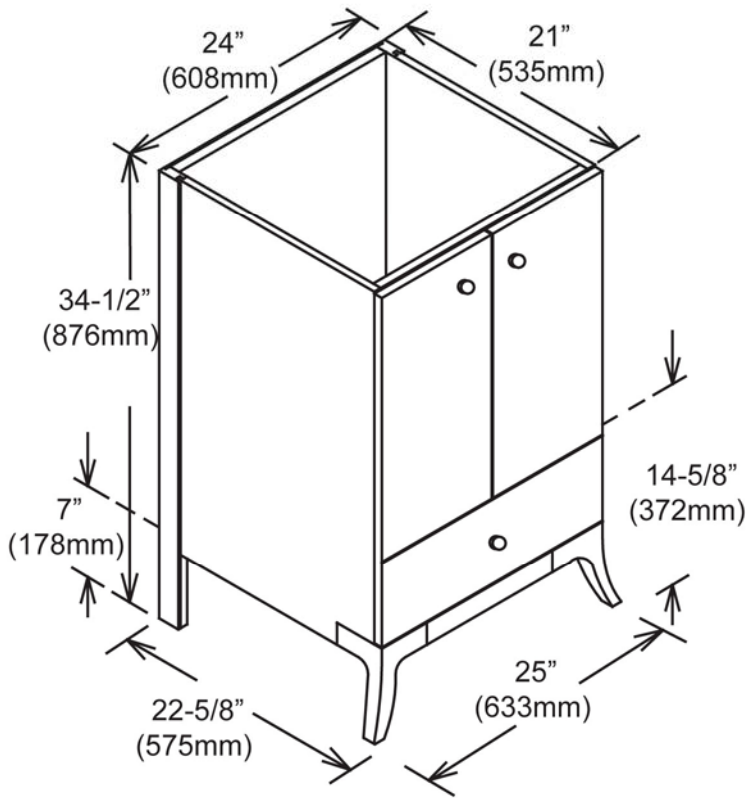

140-V24 24" Vanity

SPECIFICATION SHEET

Features

- Materials: Poplar solids with Figure Anigre veneers
- Hinges: Fully concealed, soft closing
- Doors: 2
- Glides: Soft closing
- Drawers: 1
- Drawer Boxes: 1/2" solid pine, four sided English dovetail
- Shelves: 0
- Hardware: Brushed Nickel
- Back panel: Fully covered
- Side Panels: 5/8" PB with Figure Anigre veneers
- Includes: Metal legs (2) with Brush Nickel finish