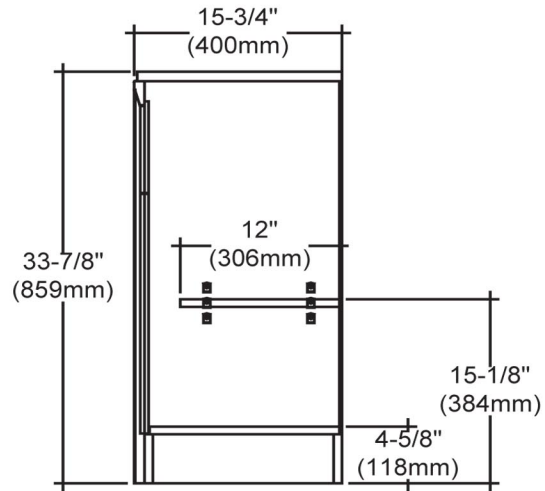

110-V18

18" Vanity & Sink

Please see S-11018W1 for sink dimension

SPECIFICATION SHEET

Features

Materials: Red Oak solids with Red Oak veneers

Hinges: Fully concealed, soft closing

Doors: 1 (hinge-right)

Shelves: 1 (Adjustable)

Back panel: Fully covered

Side Panels: 5/8" PB with Red Oak veneers

Includes: Sink (1)

Colors / Finish

110-Espresso

S-11018W1