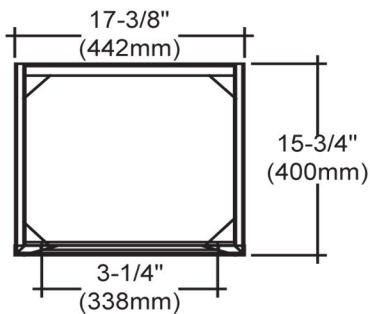

110-V18

18" Vanity & Sink

Please see S-11018W1 for sink dimension

SPECIFICATION SHEET

Features

Materials: Red Oak solids with Red Oak veneers

Hinges: Fully concealed, soft closing

Doors: 1 (hinge-right)

Shelves: 1 (Adjustable)

Back panel: Fully covered

Side Panels: 5/8" PB with Red Oak veneers

Includes: Sink (1)

Colors / Finish

110-Espresso

S-11018W1