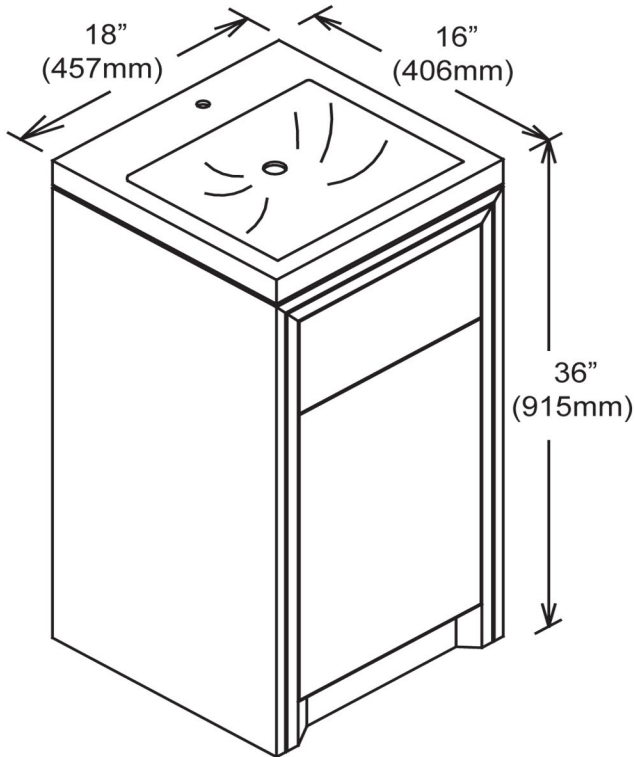

110-V18

18" Vanity & Sink

Please see S-11018W1 for sink dimension

SPECIFICATION SHEET

Features

Materials: Red Oak solids with Red Oak veneers

Hinges: Fully concealed, soft closing

Doors: 1 (hinge-right)

Shelves: 1 (Adjustable)

Back panel: Fully covered

Side Panels: 5/8" PB with Red Oak veneers

Includes: Sink (1)

Colors / Finish

110-Espresso

S-11018W1