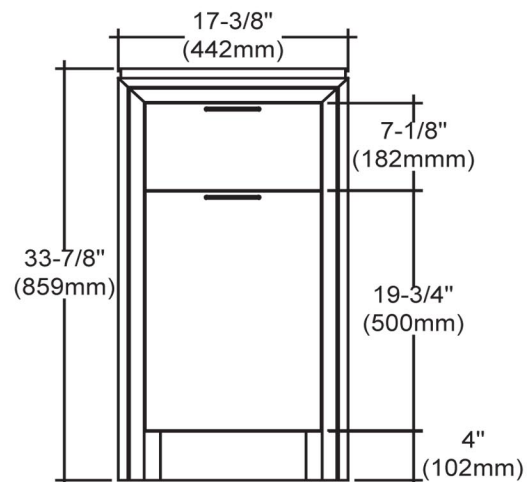

110-V18

18" Vanity & Sink

Please see S-11018W1 for sink dimension

SPECIFICATION SHEET

Features

Materials: Red Oak solids with Red Oak veneers

Hinges: Fully concealed, soft closing

Doors: 1 (hinge-right)

Shelves: 1 (Adjustable)

Back panel: Fully covered

Side Panels: 5/8" PB with Red Oak veneers

Includes: Sink (1)

Colors / Finish

110-Espresso

S-11018W1