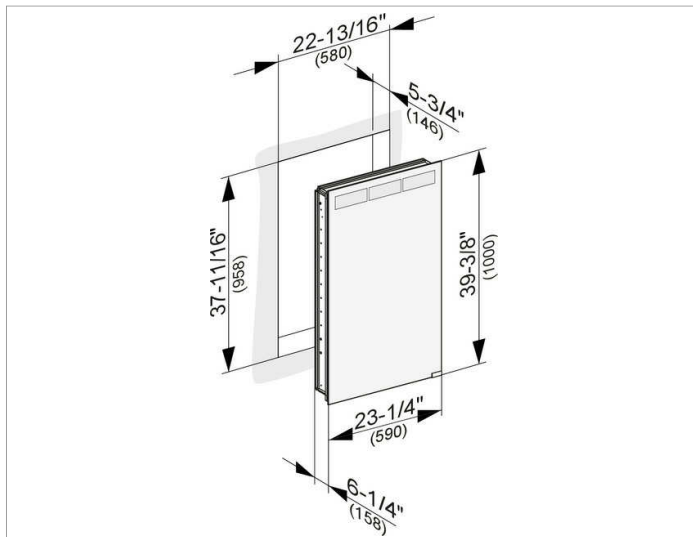

Royal K1
25506000252 Mirror cabinet

PRODUCT

DRAWING

PRODUCT ATTRIBUTES

for recessed installation,
 1 door, double sided crystal mirror,
 with dust seal, body in aluminum silver-anodized,
 integrated fluorescent lamp (1 x 40 watt)

EQUIPMENT

- 1 socket
- 1 light switch
- 3 adjustable glass shelves
- mirrored back wall

SURFACE

silver anodized/right hand

SPECIFICATIONS

KEUCO Royal K1 Mirror cabinet 25506000252
 High quality Mirror cabinet in elegant design

for recessed installation,
 1 door, double sided crystal mirror,
 with dust seal, body in aluminium silver-anodized,
 integrated fluorescent lamp (1 x 40 watt)

- 1 socket
- 1 light switch
- 3 adjustable glass shelves
- mirrored back wall