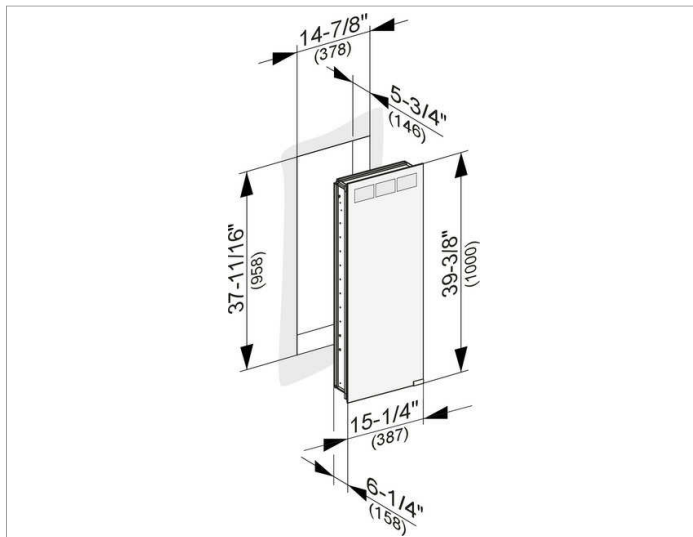

Royal K1
25504000252 Mirror cabinet

PRODUCT

DRAWING

PRODUCT ATTRIBUTES

for recessed installation,
 1 door, double sided crystal mirror,
 with dust seal, body in aluminum silver-anodized,
 integrated fluorescent lamp (1 x 24 watt)

EQUIPMENT

- 1 socket
- 1 light switch
- 3 adjustable glass shelves
- mirrored back wall

SURFACE

silver anodized/right hand

SPECIFICATIONS

KEUCO Royal K1 Mirror cabinet 25504000252
 High quality Mirror cabinet in elegant design

for recessed installation,
 1 door, double sided crystal mirror,
 with dust seal, body in aluminium silver-anodized,
 integrated fluorescent lamp (1 x 24 watt)

- 1 socket
- 1 light switch
- 3 adjustable glass shelves
- mirrored back wall