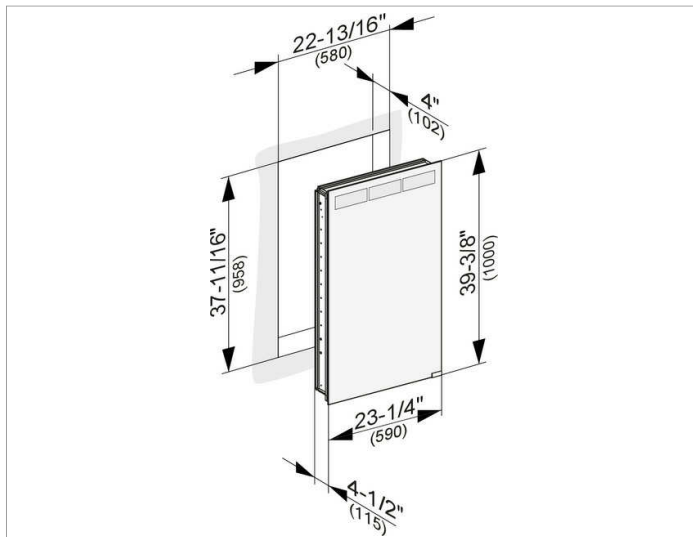

Royal K1
25506001252 Mirror cabinet

PRODUCT

DRAWING

PRODUCT ATTRIBUTES

for recessed installation,
 1 door, double sided crystal mirror,
 with dust seal, body in aluminum silver-anodized,
 integrated fluorescent lamp (1 x 40 watt)

EQUIPMENT

- 1 socket
- 1 light switch
- 3 adjustable glass shelves
- mirrored back wall

SURFACE

silver anodized/right hand

SPECIFICATIONS

KEUCO Royal K1 Mirror cabinet 25506001252
 High quality Mirror cabinet in elegant design

for recessed installation,
 1 door, double sided crystal mirror,
 with dust seal, body in aluminium silver-anodized,
 integrated fluorescent lamp (1 x 40 watt)

- 1 socket
- 1 light switch
- 3 adjustable glass shelves
- mirrored back wall