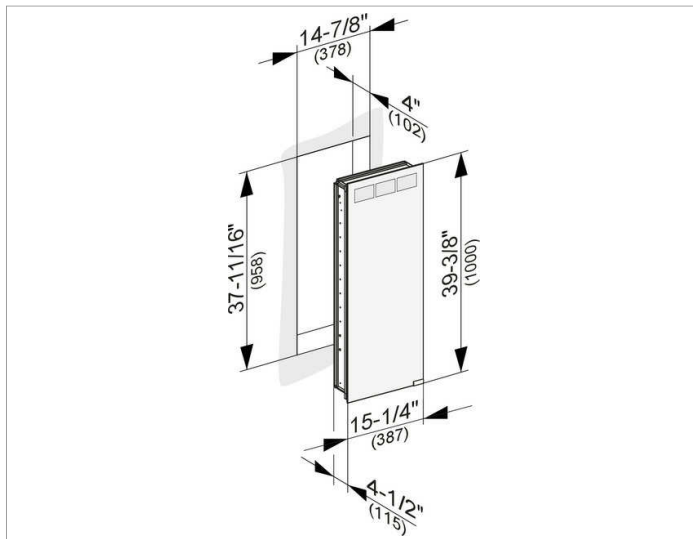

Royal K1
25504001252 Mirror cabinet

PRODUCT

DRAWING

PRODUCT ATTRIBUTES

for recessed installation,
 1 door, double sided crystal mirror,
 with dust seal, body in aluminum silver-anodized,
 integrated fluorescent lamp (1 x 24 watt)

EQUIPMENT

- 1 socket
- 1 light switch
- 3 adjustable glass shelves
- mirrored back wall

SURFACE

silver anodized/right hand

SPECIFICATIONS

KEUCO Royal K1 Mirror cabinet 25504001252
 High quality Mirror cabinet in elegant design

for recessed installation,
 1 door, double sided crystal mirror,
 with dust seal, body in aluminium silver-anodized,
 integrated fluorescent lamp (1 x 24 watt)

- 1 socket
- 1 light switch
- 3 adjustable glass shelves
- mirrored back wall