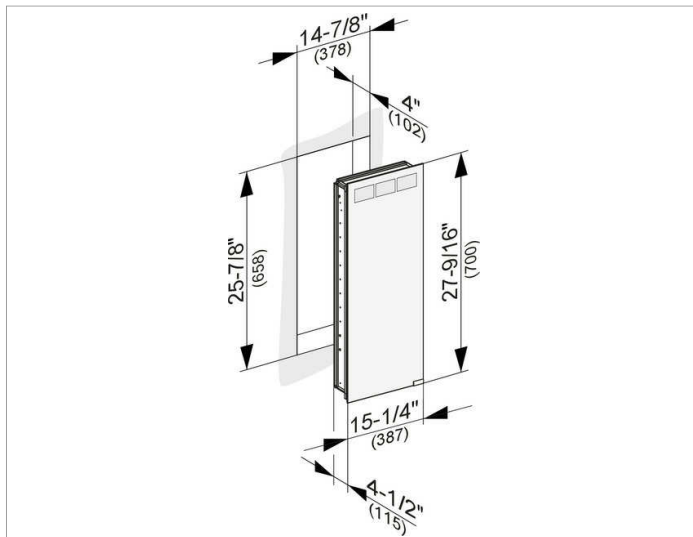

Royal K1
25514001252 Mirror cabinet

PRODUCT

DRAWING

PRODUCT ATTRIBUTES

for recessed installation,
 1 door, double sided crystal mirror,
 with dust seal, body in aluminum silver-anodized,
 integrated fluorescent lamp (1 x 24 watt)

EQUIPMENT

- 1 socket
- 1 light switch
- 3 adjustable glass shelves
- mirrored back wall

SURFACE

silver anodized/right hand

SPECIFICATIONS

KEUCO Royal K1 Mirror cabinet 25514001252
 High quality Mirror cabinet in elegant design

for recessed installation,
 1 door, double sided crystal mirror,
 with dust seal, body in aluminium silver-anodized,
 integrated fluorescent lamp (1 x 24 watt)

- 1 socket
- 1 light switch
- 3 adjustable glass shelves
- mirrored back wall