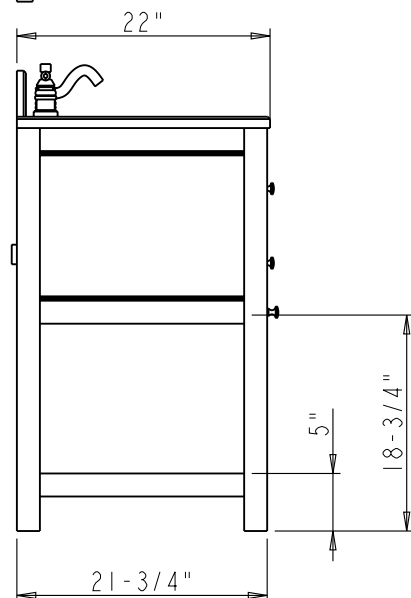

Astoria Modern Vanity

Mirror:

MIR091-30

28" x 34"

Beveled Glass

Vanity Base:

VAN091-48

47-1/2" x 21-3/4" x 35"

Birch solids and veneers

Cream White finish

Top & Bowl Preinstalled:

VAN091-48-T

48" x 22" x 36"

Birch solids and veneers

Cream White finish

2.5cm Emperador Light Quartz

8" widespread faucet holes

15" x 12" oval white porcelain bowl

Backsplash included

Dimensions of vanities may vary by 1/4" from given specifications. Measurements are subject to change.