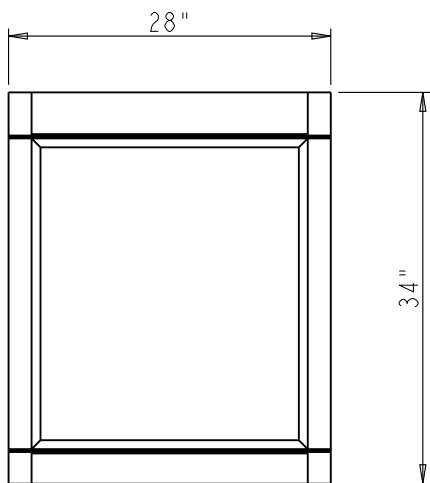

Astoria Modern Vanity

Mirror:

MIR091-30

28" x 34"

Beveled Glass

Vanity Base:

VAN091-48

47-1/2" x 21-3/4" x 35"

Birch solids and veneers

Cream White finish

Top & Bowl Preinstalled:

VAN091-48-T

48" x 22" x 36"

Birch solids and veneers

Cream White finish

2.5cm Emperador Light Quartz

8" widespread faucet holes

15" x 12" oval white porcelain bowl

Backsplash included

Dimensions of vanities may vary by 1/4" from given specifications. Measurements are subject to change.