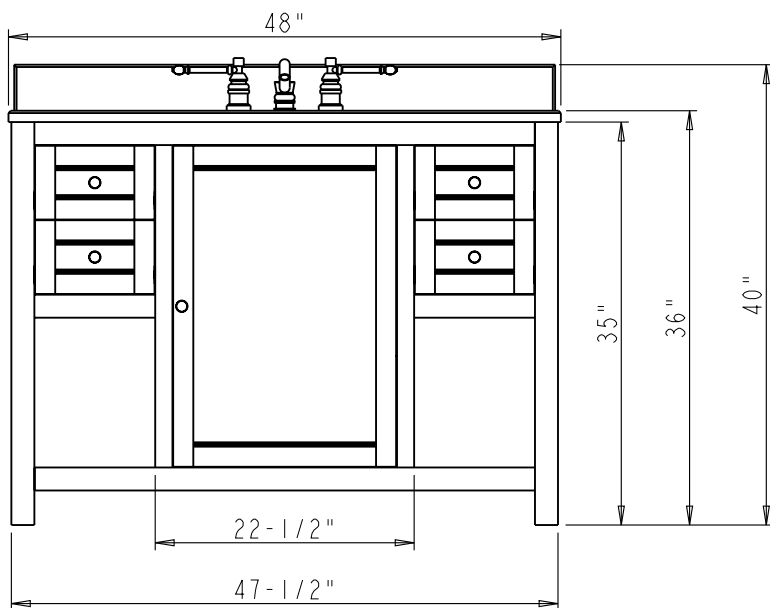

Astoria Modern Vanity

Mirror:

MIR091-30

28" x 34"

Beveled Glass

Vanity Base:

VAN091-48

47-1/2" x 21-3/4" x 35"

Birch solids and veneers

Cream White finish

Top & Bowl Preinstalled:

VAN091-48-T

48" x 22" x 36"

Birch solids and veneers

Cream White finish

2.5cm Emperador Light Quartz

8" widespread faucet holes

15" x 12" oval white porcelain bowl

Backsplash included

Dimensions of vanities may vary by 1/4" from given specifications. Measurements are subject to change.