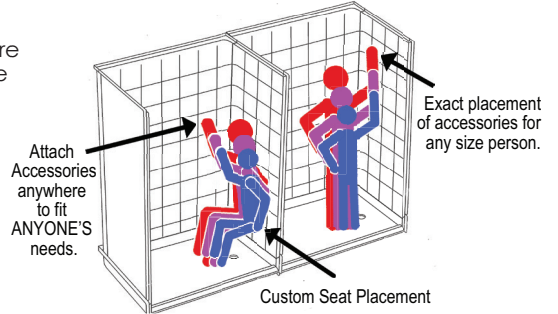

ACCESSIBLE BATHROOMS

Low Threshold Shower 60" x 32" Ella Standard Features

STRENGTH

Wood & Steel Reinforced Walls

Fiberglass resin structural substrate cures to a seamless strong encasement.

All panels are backed with 3/8" wood, accessories can be installed anywhere.

Wood reinforced core walls and high density base.

ADAPTABILITY

Customized Accessory Placement

The wood reinforced core walls allow the fixtures to be installed right onto the wall studs by eliminating the need for a drywall backing.