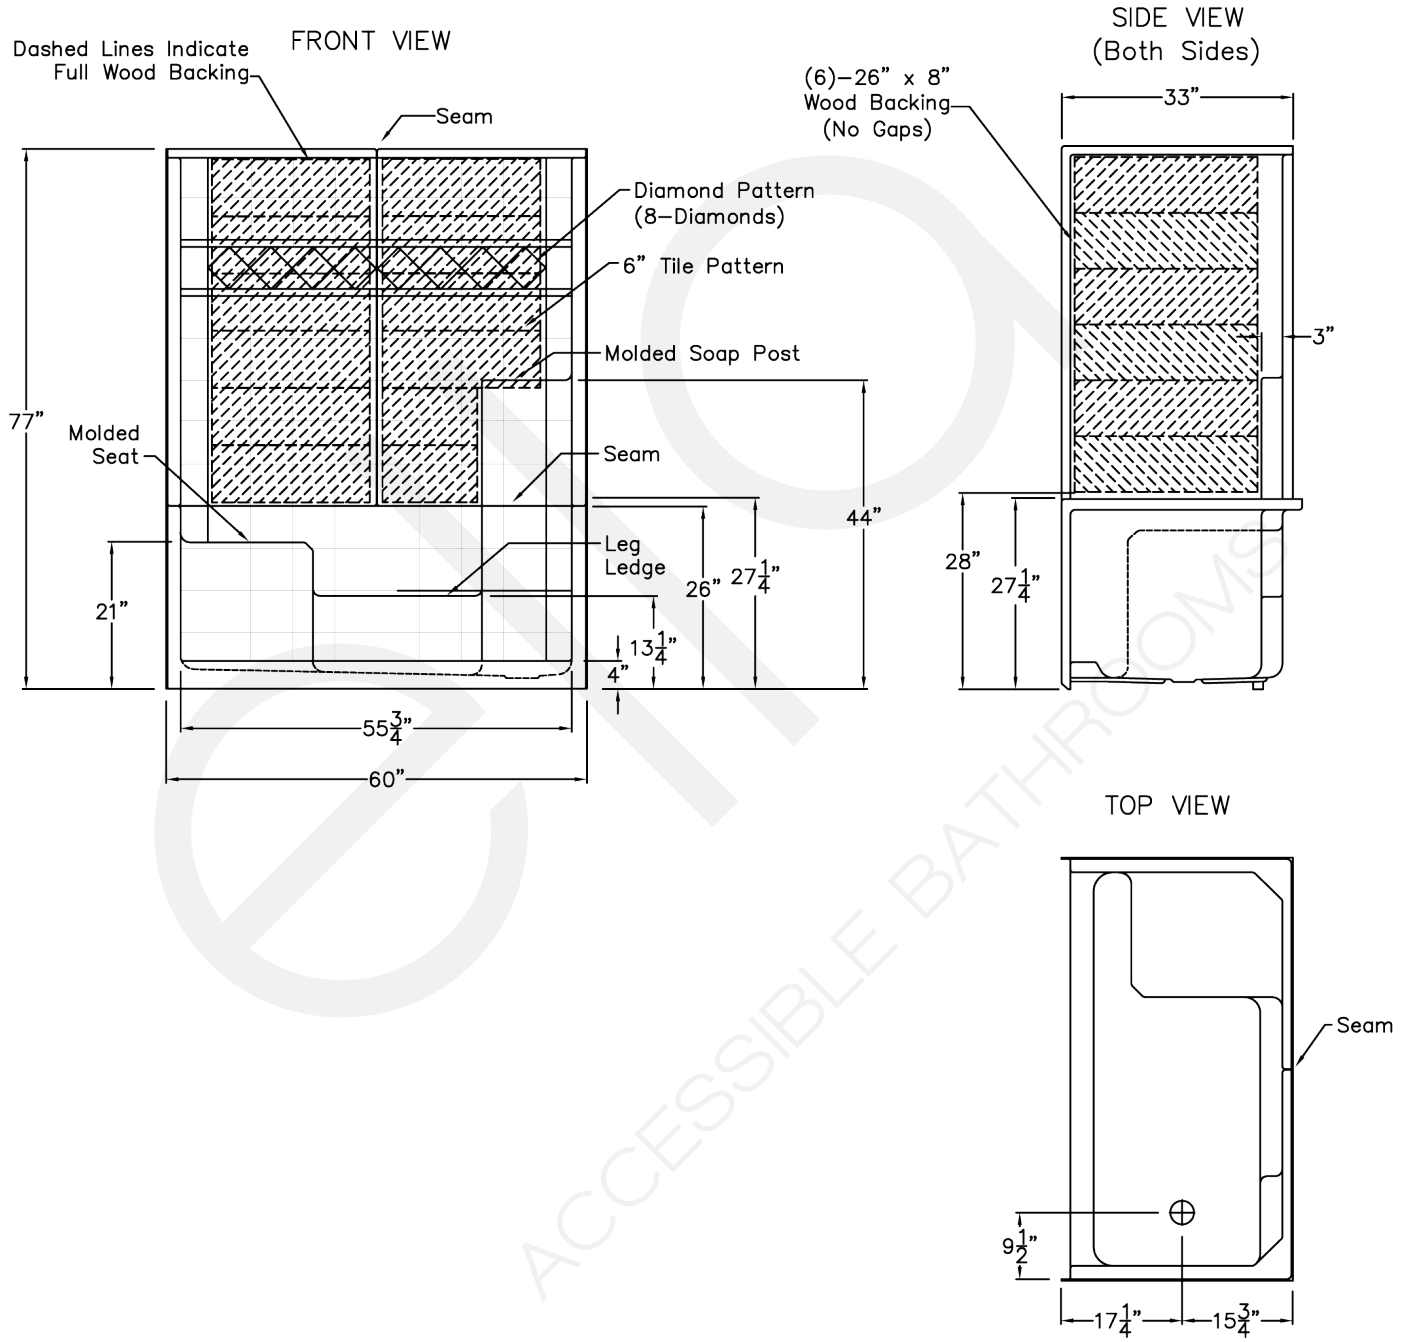

ACCESSIBLE BATHROOMS

Low Threshold Shower 60" x 32" 6032 SH IS 3P 4.0 - Left or Right Seat

*Left Seat Shown

Disclaimer:

In an effort to continually improve our product, specifications and configurations are subject to change without notice. Before ordering or installing, consider future access to essential equipment. Due to the nature of the materials, dimensions may vary $\pm 1/2"$.