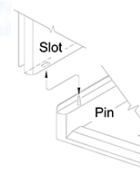

ACCESSIBLE BATHROOMS

Low Threshold Shower 60" x 32" Ella Standard Features

STRENGTH

Wood & Steel Reinforced Walls

Fiberglass resin structural substrate cures to a seamless strong encasement.

All panels are backed with 3/8" wood, accessories can be installed anywhere.

Premium Marine-grade Gel-coat fiberglass surface for beautiful, long-lasting shower surface.

Twice the weight and twice the raw materials used in the construction of our showers than listed by any of our competitors.

Wood reinforced core walls and high density base.

ADAPTABILITY

Customized Accessory Placement

The wood reinforced core walls allow the fixtures to be installed right onto the wall studs by eliminating the need for a drywall backing.

SHOWER DOOR FRIENDLY

Your choice: Curtain or Door

Square corners in Ella shower construction allow for framed or frameless shower doors to be installed.

FRONT SIDE INSTALLATION

Aluminum Pin and Slot System for a contractor friendly front side installation.

An installation may be finished in a fraction of the time. No more need to get behind the panels to bolt large panels together.

INTEGRAL SELF-LOCATING METAL GUIDE PINS

AVAILABILITY

Your Project won't be held up

Ella showers are manufactured, inspected and shipped directly from the factory within 5 - 7 business days.

Rush orders are available upon request (white only).

No order is too big or small.

SMART PACKING

LOW THRESHOLD DETAILS

The Threshold Dimensions will vary according to the different low threshold shower models.

Please refer to the Ella Price List for more details.

Example: 6032 SH 1S 3P 4.0