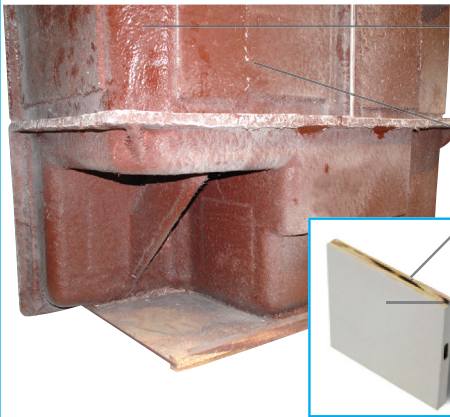

Panels:

Shower Base 33" W x 60" L x 28" H
 Side Wall Panel Left 33" W x 30" L x 49" H
 Side Wall Panel Right..... 33" W x 30" L x 49" H

Features:

- Premium marine grade gel-coat, three piece shower with 6" classic tile pattern design and diamond accent
- Wood reinforced walls for placing grab bars and seats anywhere (not dependent on stud locations)
- Easy shower wall assembly pin-lock system allowing front side installation
- Precision fit wall panel seams (match into grout pattern)
- Grip-Sure™ floor texture
- Self supporting, pre-leveled shower base (no mudset required)
- Shower door friendly (squared corners allow door installations)
- Ships pre-assembled, heavy duty crating protects product in transit

*Left Seat Shown

Disclaimer:

In an effort to continually improve our product, specifications and configurations are subject to change without notice. Before ordering or installing, consider future access to essential equipment. Due to the nature of the materials, dimensions may vary $\pm 1/2"$.

ACCESSIBLE BATHROOMS

Low Threshold Shower 60" x 32" Ella Standard Features

STRENGTH

Wood & Steel Reinforced Walls

Fiberglass resin structural substrate cures to a seamless strong encasement.

All panels are backed with 3/8" wood, accessories can be installed anywhere.