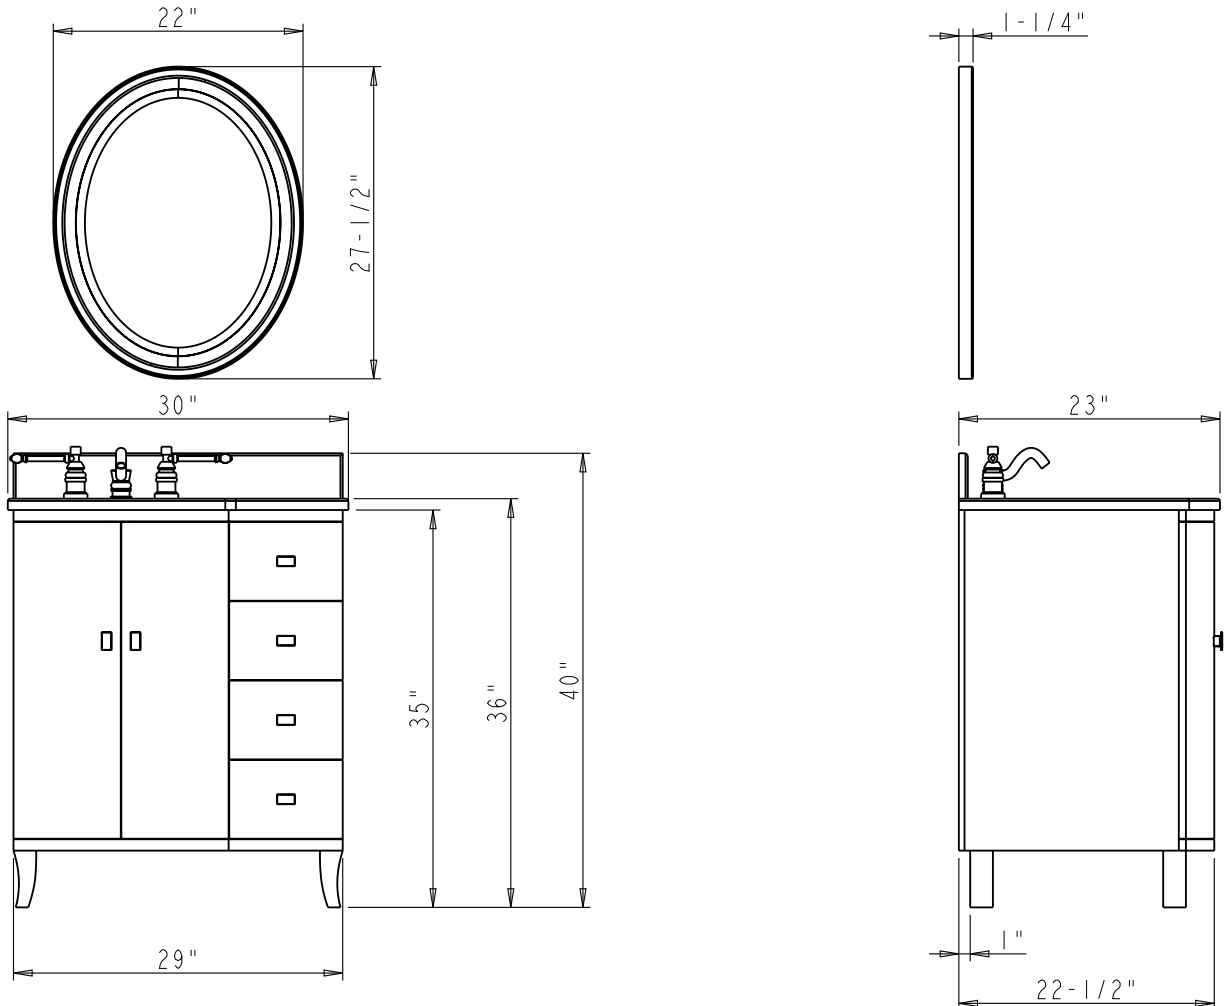

Mahogany Modern Vanity

Mirror:

MIR067

22" x 27-1/4"

Beveled Glass

Vanity Base:

VAN067

29" x 22-1/2" x 35"

Birch solids and Mahogany veneers

Mahogany finish

Top & Bowl Preinstalled:

VAN067-T

30" x 23" x 36"

Birch solids and Mahogany veneers

Mahogany finish

2.5cm black granite top

8" widespread faucet holes

15" x 12" white porcelain bowl

Backsplash included

Dimensions of vanities may vary by 1/4" from given specifications. Measurements are subject to change.