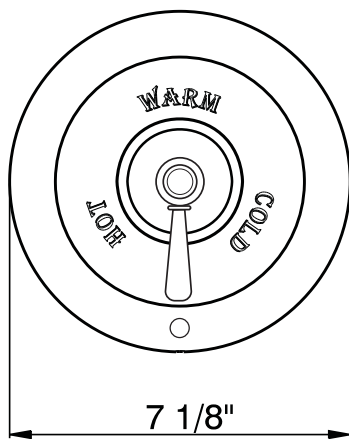

VERONA PRESSURE BALANCE TRIM WITH DIVERTER

ROHL Country Bath Collection

ARB7400LM (Metal Lever)
ARB7400XM (Cross Handle)

FEATURES

- Verona metal lever or Verona cross handle
- Complete with plate, escutcheon, diverter, and handle
- Components made of brass
- Move handle up for on, down for off

COLORS/FINISHES

- Polished Chrome
- Polished Nickel
- Satin Nickel
- Tuscan Brass
- Inca Brass

WARRANTY

- Limited Lifetime*
- *No warranty on Tuscan Brass finish

To complete package order **R2014C** rough valve

ARB7400LM