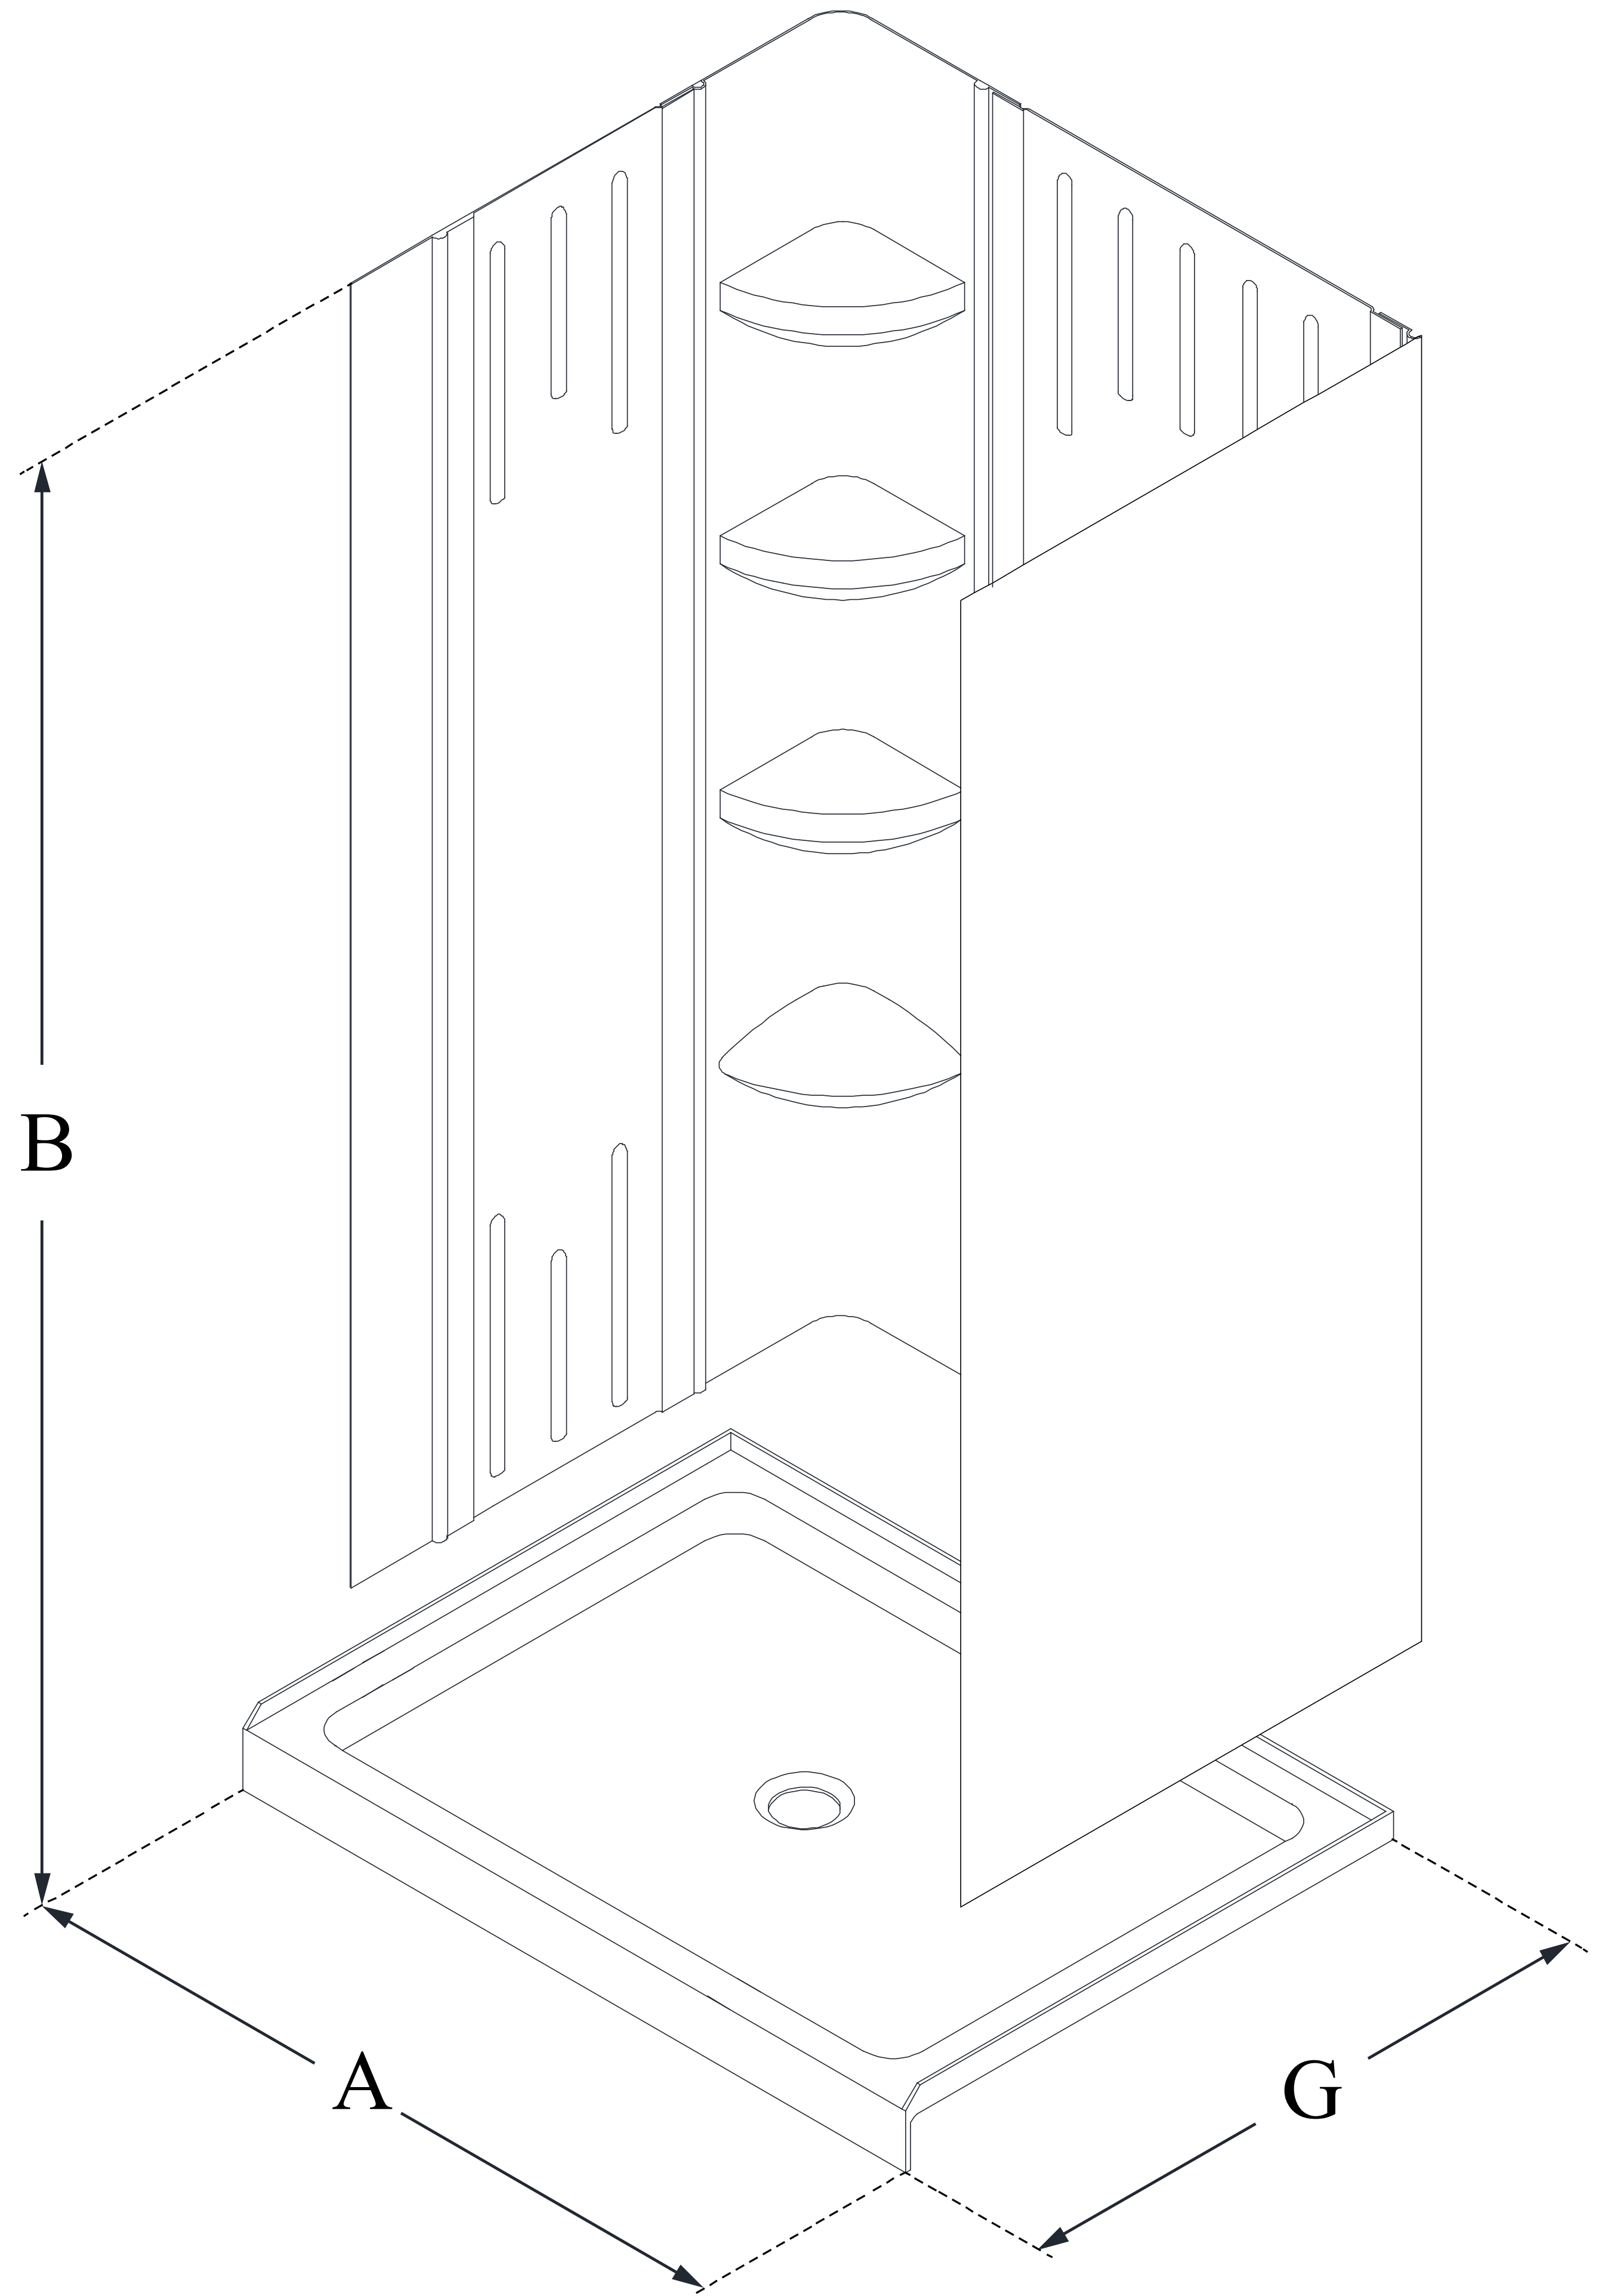

DL-6147

QWALL-3

DreamLine 34 in. D x 60 in. W x 75 5/8 in. H SlimLine Single Threshold Shower Base and QWALL-3 Acrylic Backwall Kit

KIT CONTENTS:

- SHOWER BASE
- QWALL BACKWALLS

CONFIGURATION DIMENSIONS:

A: 60 in.

KIT WIDTH

B: 75 5/8 in.

KIT HEIGHT

G: 34 in.

KIT DEPTH

AVAILABLE DRAIN LOCATIONS:

- CENTER
- LEFT
- RIGHT

For precise drain location, please refer to the included base technical drawing