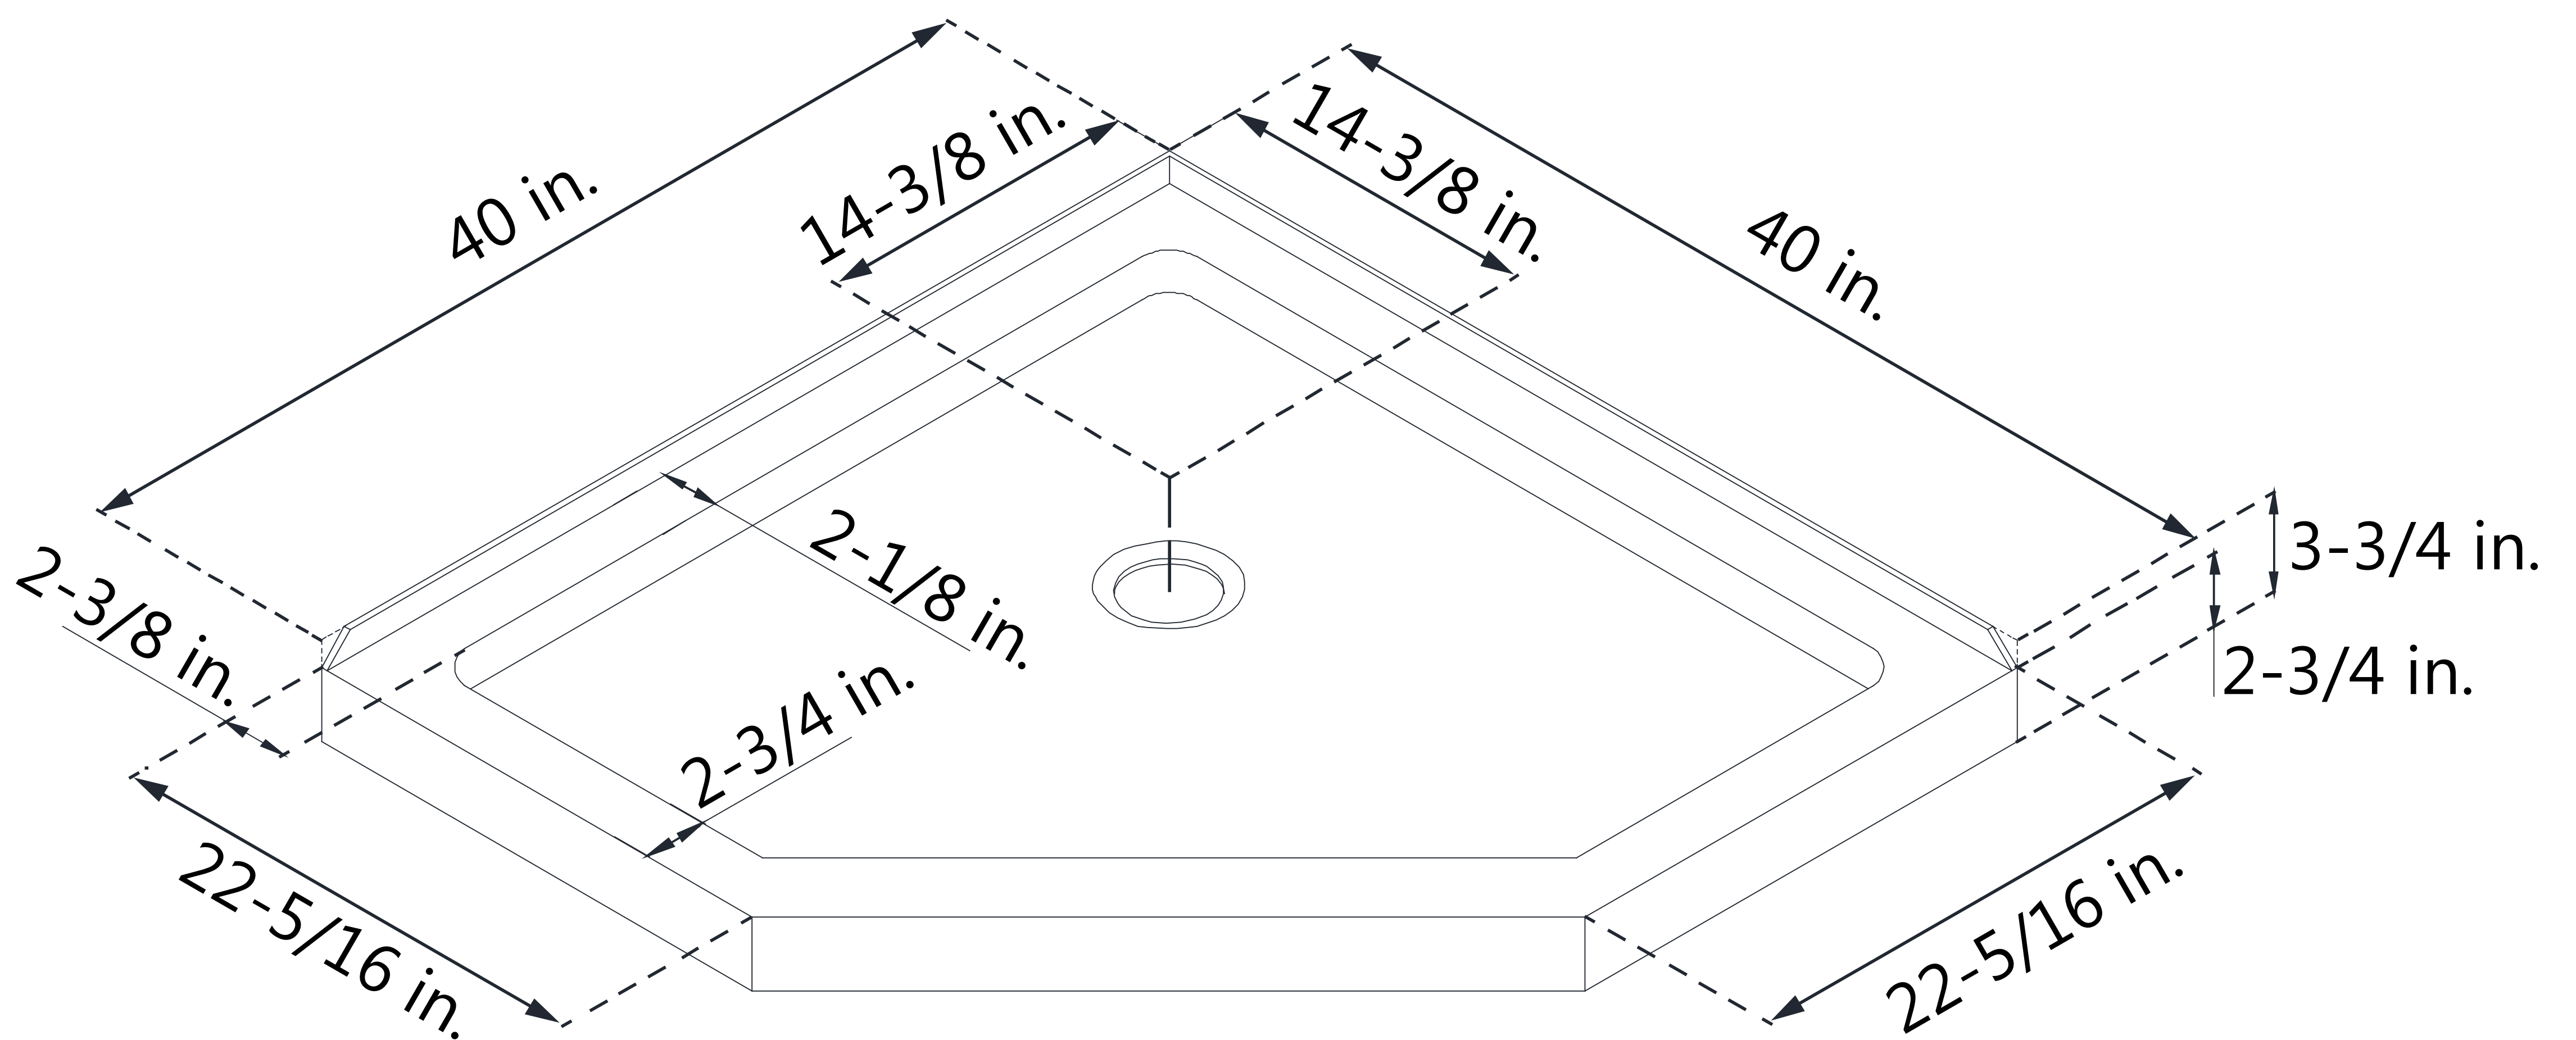

DLT-2040400 SLIMLINE SHOWERBASE NEO ANGLE

CORNER DRAIN

Drain Hole Specs

DreamLine reserves the right to update or modify the hardware or materials pictured without prior notice for the purpose of product improvement and customer satisfaction.