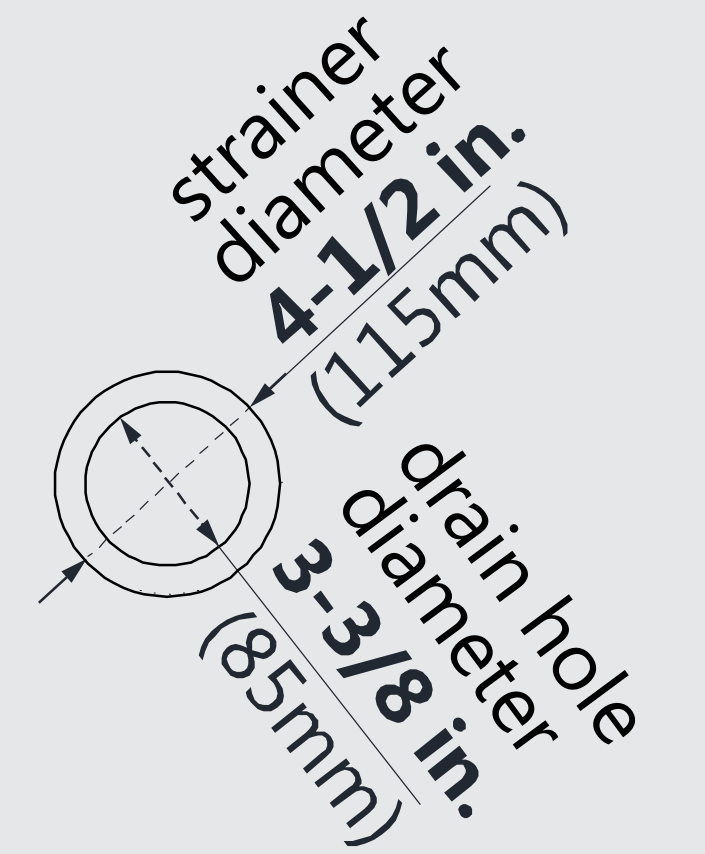

DLT-2040400 SLIMLINE SHOWERBASE NEO ANGLE

CORNER DRAIN

Drain Hole Specs

DreamLine reserves the right to update or modify the hardware or materials pictured without prior notice for the purpose of product improvement and customer satisfaction.