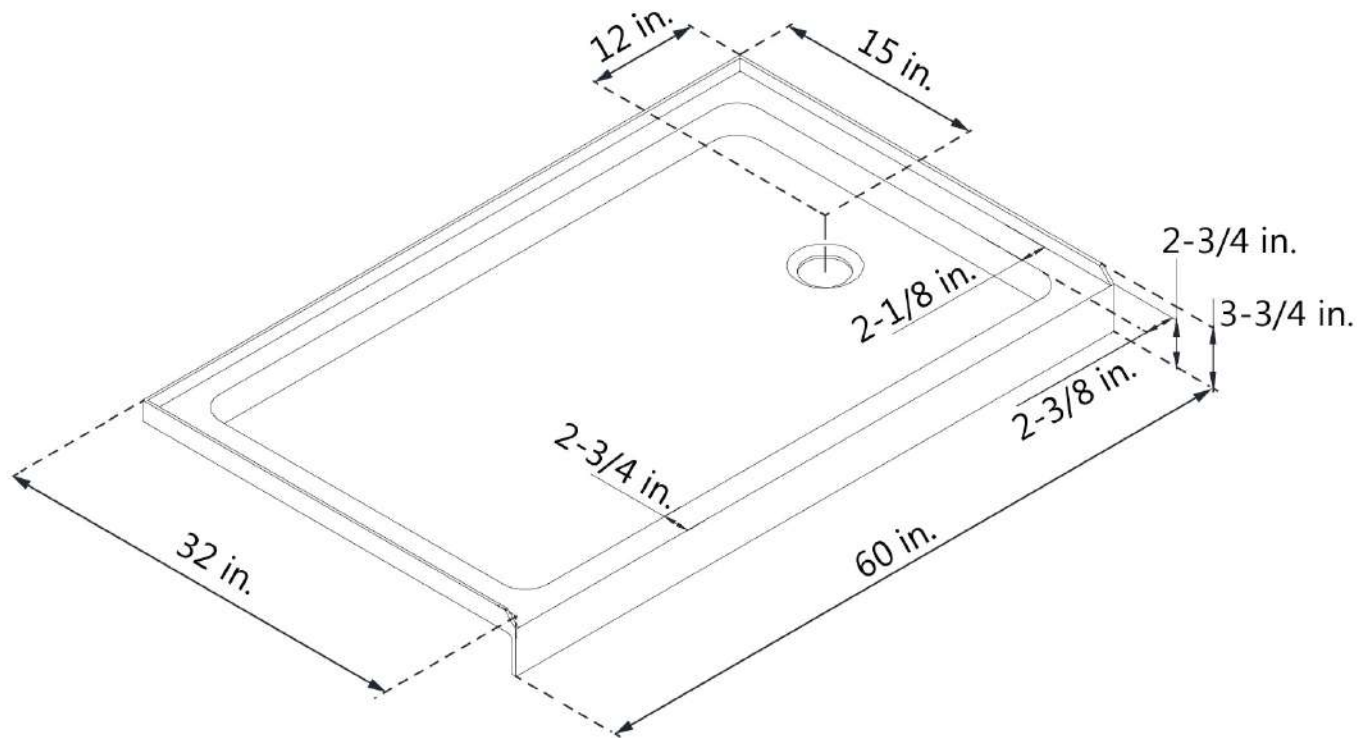

DLT-1130601
SLIMLINE SHOWERBASE
SINGLE THRESHOLD

LEFT DRAIN

Drain Hole Specs

DreamLine reserves the right to update or modify the hardware or materials pictured without prior notice for the purpose of product improvement and customer satisfaction.

DLT-1130602
SLIMLINE SHOWERBASE
SINGLE THRESHOLD

RIGHT DRAIN

Drain Hole Specs

DreamLine reserves the right to update or modify the hardware or materials pictured without prior notice for the purpose of product improvement and customer satisfaction.

DLT-1132601
SLIMLINE SHOWERBASE
SINGLE THRESHOLD

LEFT DRAIN

Drain Hole Specs

DreamLine reserves the right to update or modify the hardware or materials pictured without prior notice for the purpose of product improvement and customer satisfaction.

DLT-1132602
SLIMLINE SHOWERBASE
SINGLE THRESHOLD

RIGHT DRAIN

Drain Hole Specs

DreamLine reserves the right to update or modify the hardware or materials pictured without prior notice for the purpose of product improvement and customer satisfaction.