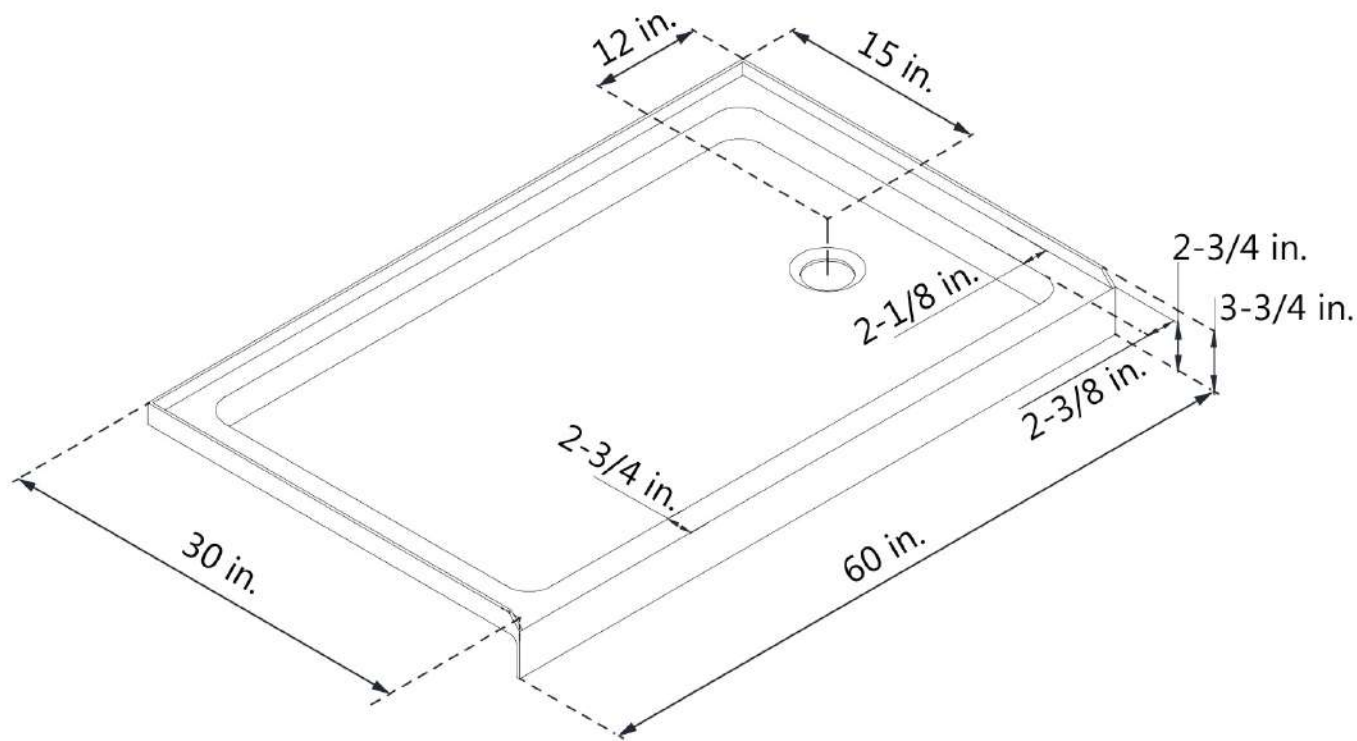

DLT-1130601
SLIMLINE SHOWERBASE
SINGLE THRESHOLD

LEFT DRAIN

Drain Hole Specs

DreamLine reserves the right to update or modify the hardware or materials pictured without prior notice for the purpose of product improvement and customer satisfaction.

DLT-1130602
SLIMLINE SHOWERBASE
SINGLE THRESHOLD

RIGHT DRAIN

Drain Hole Specs

DreamLine reserves the right to update or modify the hardware or materials pictured without prior notice for the purpose of product improvement and customer satisfaction.

DLT-1132601
SLIMLINE SHOWERBASE
SINGLE THRESHOLD

LEFT DRAIN

Drain Hole Specs

DreamLine reserves the right to update or modify the hardware or materials pictured without prior notice for the purpose of product improvement and customer satisfaction.

DLT-1132602
SLIMLINE SHOWERBASE
SINGLE THRESHOLD

RIGHT DRAIN

Drain Hole Specs

DreamLine reserves the right to update or modify the hardware or materials pictured without prior notice for the purpose of product improvement and customer satisfaction.