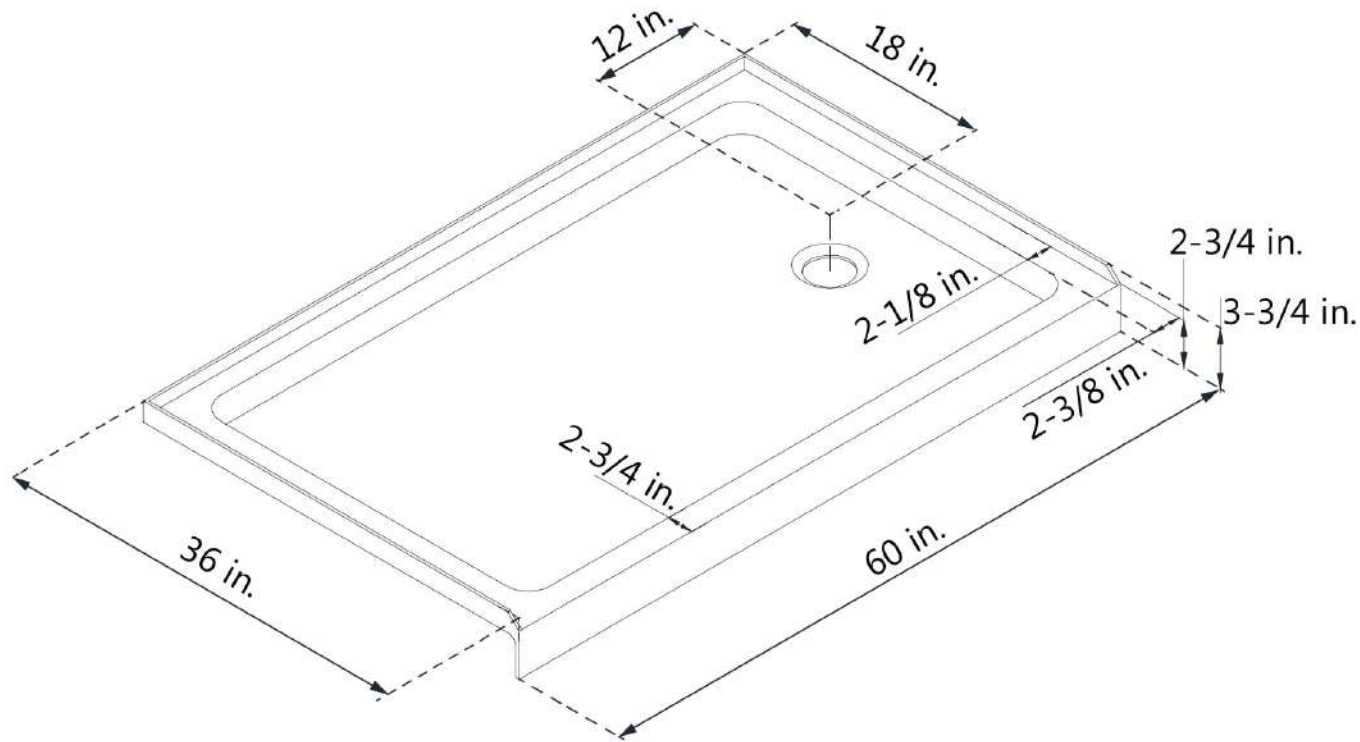

DLT-1134601
SLIMLINE SHOWERBASE
SINGLE THRESHOLD

LEFT DRAIN

Drain Hole Specs

DreamLine reserves the right to update or modify the hardware or materials pictured without prior notice for the purpose of product improvement and customer satisfaction.

DLT-1134602
SLIMLINE SHOWERBASE
SINGLE THRESHOLD

RIGHT DRAIN

Drain Hole Specs

DreamLine reserves the right to update or modify the hardware or materials pictured without prior notice for the purpose of product improvement and customer satisfaction.

DLT-1136601
SLIMLINE SHOWERBASE
SINGLE THRESHOLD

LEFT DRAIN

Drain Hole Specs

DreamLine reserves the right to update or modify the hardware or materials pictured without prior notice for the purpose of product improvement and customer satisfaction.

DLT-1136602
SLIMLINE SHOWERBASE
SINGLE THRESHOLD

RIGHT DRAIN

Drain Hole Specs

DreamLine reserves the right to update or modify the hardware or materials pictured without prior notice for the purpose of product improvement and customer satisfaction.