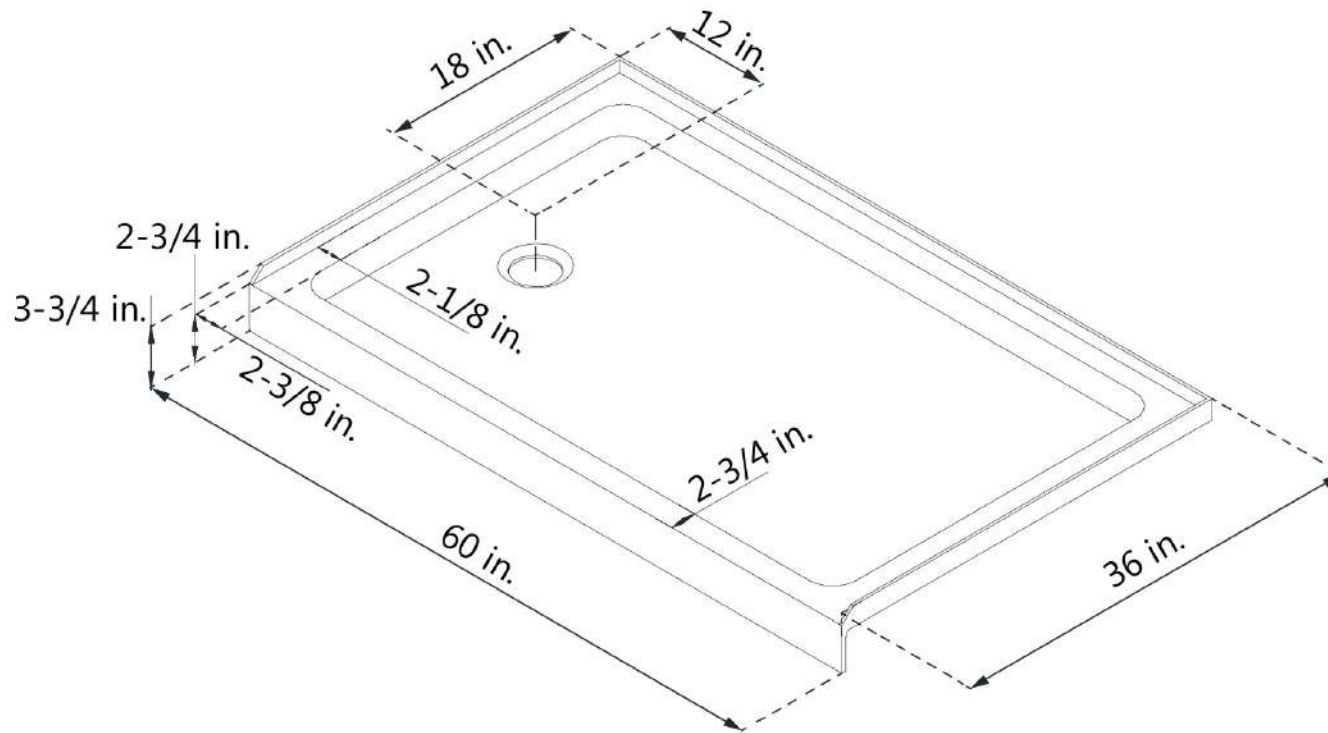

DLT-1134601
SLIMLINE SHOWERBASE
SINGLE THRESHOLD

LEFT DRAIN

Drain Hole Specs

DreamLine reserves the right to update or modify the hardware or materials pictured without prior notice for the purpose of product improvement and customer satisfaction.

DLT-1134602
SLIMLINE SHOWERBASE
SINGLE THRESHOLD

RIGHT DRAIN

Drain Hole Specs

DreamLine reserves the right to update or modify the hardware or materials pictured without prior notice for the purpose of product improvement and customer satisfaction.

DLT-1136601
SLIMLINE SHOWERBASE
SINGLE THRESHOLD

LEFT DRAIN

Drain Hole Specs

DreamLine reserves the right to update or modify the hardware or materials pictured without prior notice for the purpose of product improvement and customer satisfaction.

DLT-1136602
SLIMLINE SHOWERBASE
SINGLE THRESHOLD

RIGHT DRAIN

Drain Hole Specs

DreamLine reserves the right to update or modify the hardware or materials pictured without prior notice for the purpose of product improvement and customer satisfaction.