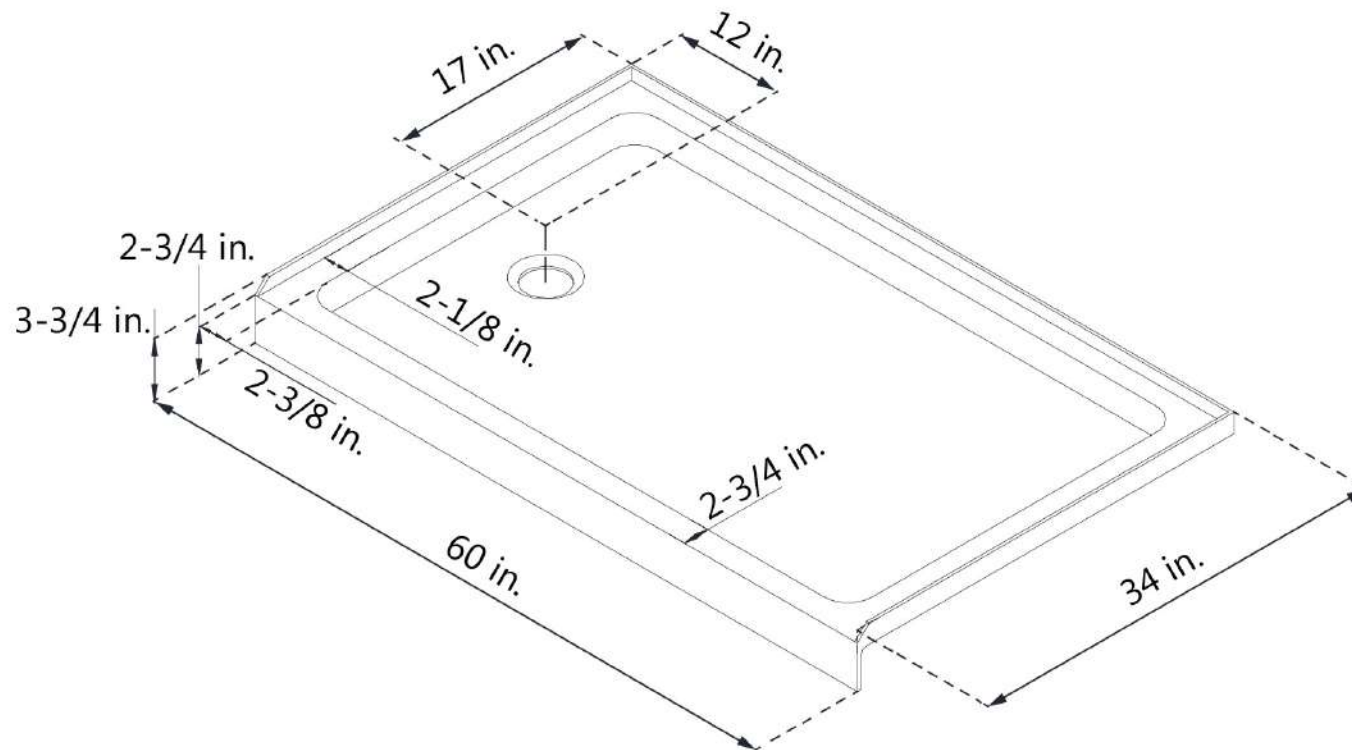

DLT-1130602
SLIMLINE SHOWERBASE
SINGLE THRESHOLD

RIGHT DRAIN

Drain Hole Specs

DreamLine reserves the right to update or modify the hardware or materials pictured without prior notice for the purpose of product improvement and customer satisfaction.

DLT-1132601
SLIMLINE SHOWERBASE
SINGLE THRESHOLD

LEFT DRAIN

Drain Hole Specs

DreamLine reserves the right to update or modify the hardware or materials pictured without prior notice for the purpose of product improvement and customer satisfaction.

DLT-1132602
SLIMLINE SHOWERBASE
SINGLE THRESHOLD

RIGHT DRAIN

Drain Hole Specs

DreamLine reserves the right to update or modify the hardware or materials pictured without prior notice for the purpose of product improvement and customer satisfaction.

DLT-1134601
SLIMLINE SHOWERBASE
SINGLE THRESHOLD

LEFT DRAIN

Drain Hole Specs

DreamLine reserves the right to update or modify the hardware or materials pictured without prior notice for the purpose of product improvement and customer satisfaction.