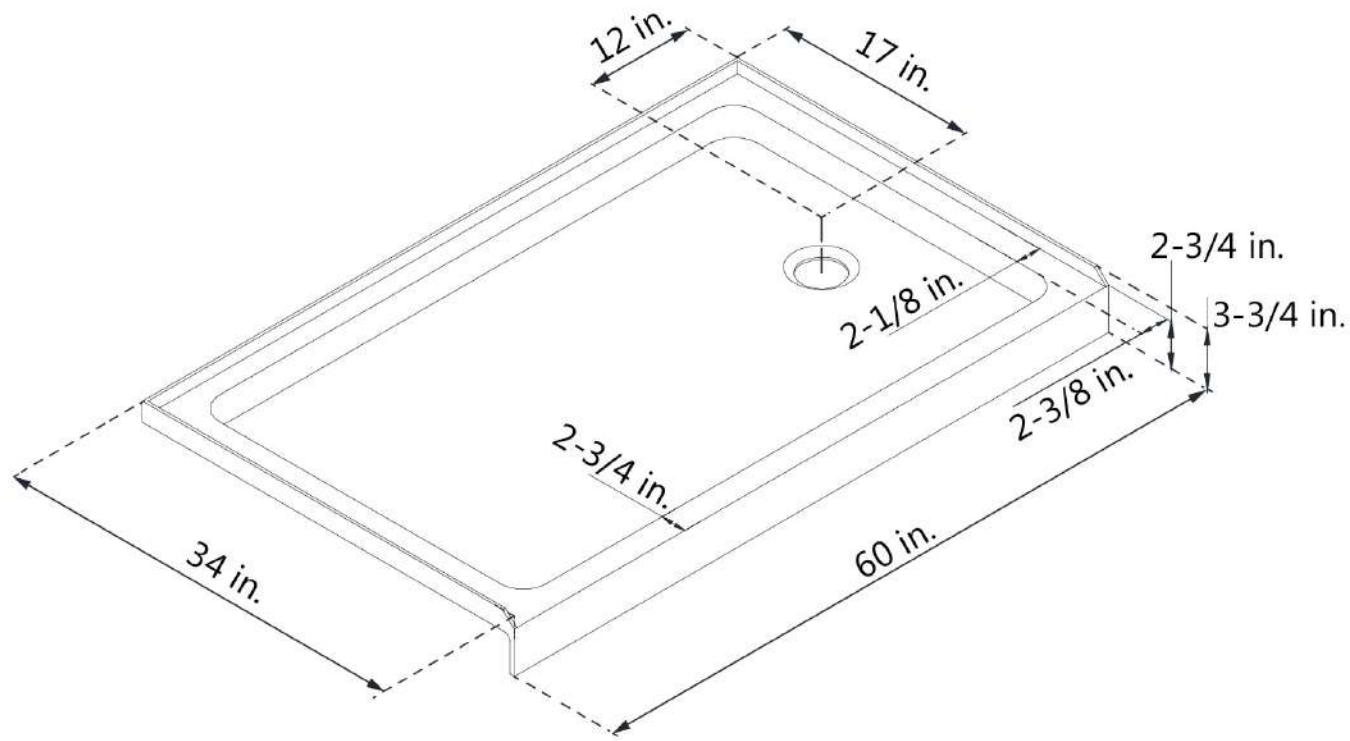

DLT-1132601
SLIMLINE SHOWERBASE
SINGLE THRESHOLD

LEFT DRAIN

Drain Hole Specs

DreamLine reserves the right to update or modify the hardware or materials pictured without prior notice for the purpose of product improvement and customer satisfaction.

DLT-1132602
SLIMLINE SHOWERBASE
SINGLE THRESHOLD

RIGHT DRAIN

Drain Hole Specs

DreamLine reserves the right to update or modify the hardware or materials pictured without prior notice for the purpose of product improvement and customer satisfaction.

DLT-1134601
SLIMLINE SHOWERBASE
SINGLE THRESHOLD

LEFT DRAIN

Drain Hole Specs

DreamLine reserves the right to update or modify the hardware or materials pictured without prior notice for the purpose of product improvement and customer satisfaction.

DLT-1134602
SLIMLINE SHOWERBASE
SINGLE THRESHOLD

RIGHT DRAIN

Drain Hole Specs

DreamLine reserves the right to update or modify the hardware or materials pictured without prior notice for the purpose of product improvement and customer satisfaction.