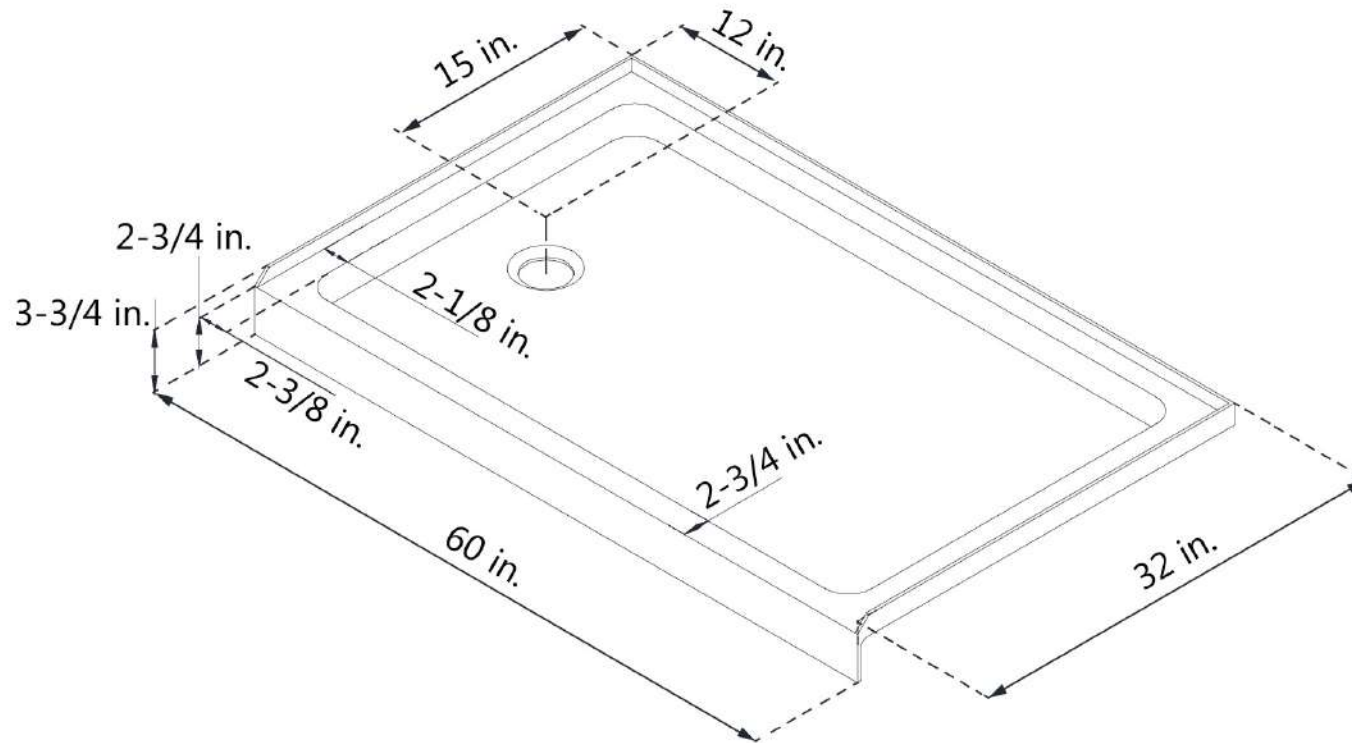

DLT-1130601
SLIMLINE SHOWERBASE
SINGLE THRESHOLD

LEFT DRAIN

Drain Hole Specs

DreamLine reserves the right to update or modify the hardware or materials pictured without prior notice for the purpose of product improvement and customer satisfaction.

DLT-1130602
SLIMLINE SHOWERBASE
SINGLE THRESHOLD

RIGHT DRAIN

Drain Hole Specs

DreamLine reserves the right to update or modify the hardware or materials pictured without prior notice for the purpose of product improvement and customer satisfaction.

DLT-1132601
SLIMLINE SHOWERBASE
SINGLE THRESHOLD

LEFT DRAIN

Drain Hole Specs

DreamLine reserves the right to update or modify the hardware or materials pictured without prior notice for the purpose of product improvement and customer satisfaction.

DLT-1132602
SLIMLINE SHOWERBASE
SINGLE THRESHOLD

RIGHT DRAIN

Drain Hole Specs

DreamLine reserves the right to update or modify the hardware or materials pictured without prior notice for the purpose of product improvement and customer satisfaction.