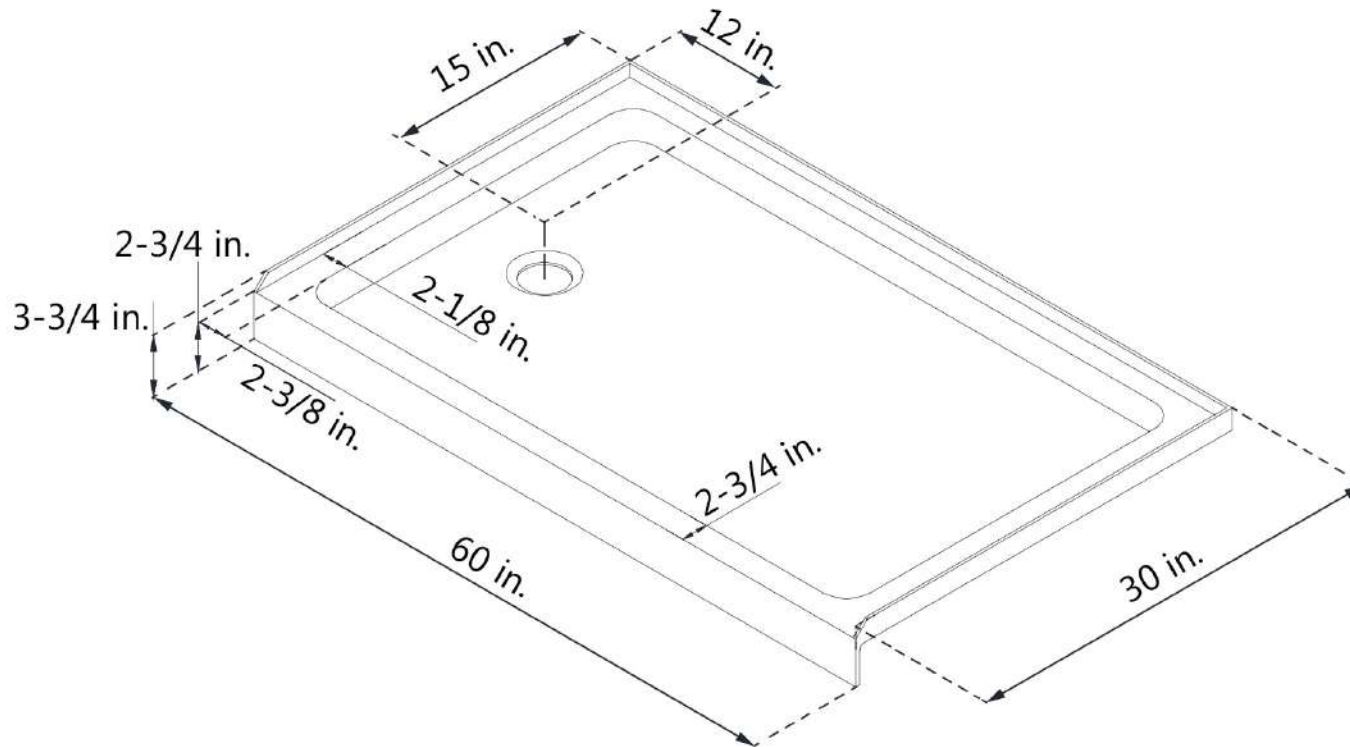

DLT-1130601
SLIMLINE SHOWERBASE
SINGLE THRESHOLD

LEFT DRAIN

Drain Hole Specs

DreamLine reserves the right to update or modify the hardware or materials pictured without prior notice for the purpose of product improvement and customer satisfaction.

DLT-1130602
SLIMLINE SHOWERBASE
SINGLE THRESHOLD

RIGHT DRAIN

Drain Hole Specs

DreamLine reserves the right to update or modify the hardware or materials pictured without prior notice for the purpose of product improvement and customer satisfaction.

DLT-1132601
SLIMLINE SHOWERBASE
SINGLE THRESHOLD

LEFT DRAIN

Drain Hole Specs

DreamLine reserves the right to update or modify the hardware or materials pictured without prior notice for the purpose of product improvement and customer satisfaction.

DLT-1134601
SLIMLINE SHOWERBASE
SINGLE THRESHOLD

LEFT DRAIN

Drain Hole Specs

DreamLine reserves the right to update or modify the hardware or materials pictured without prior notice for the purpose of product improvement and customer satisfaction.