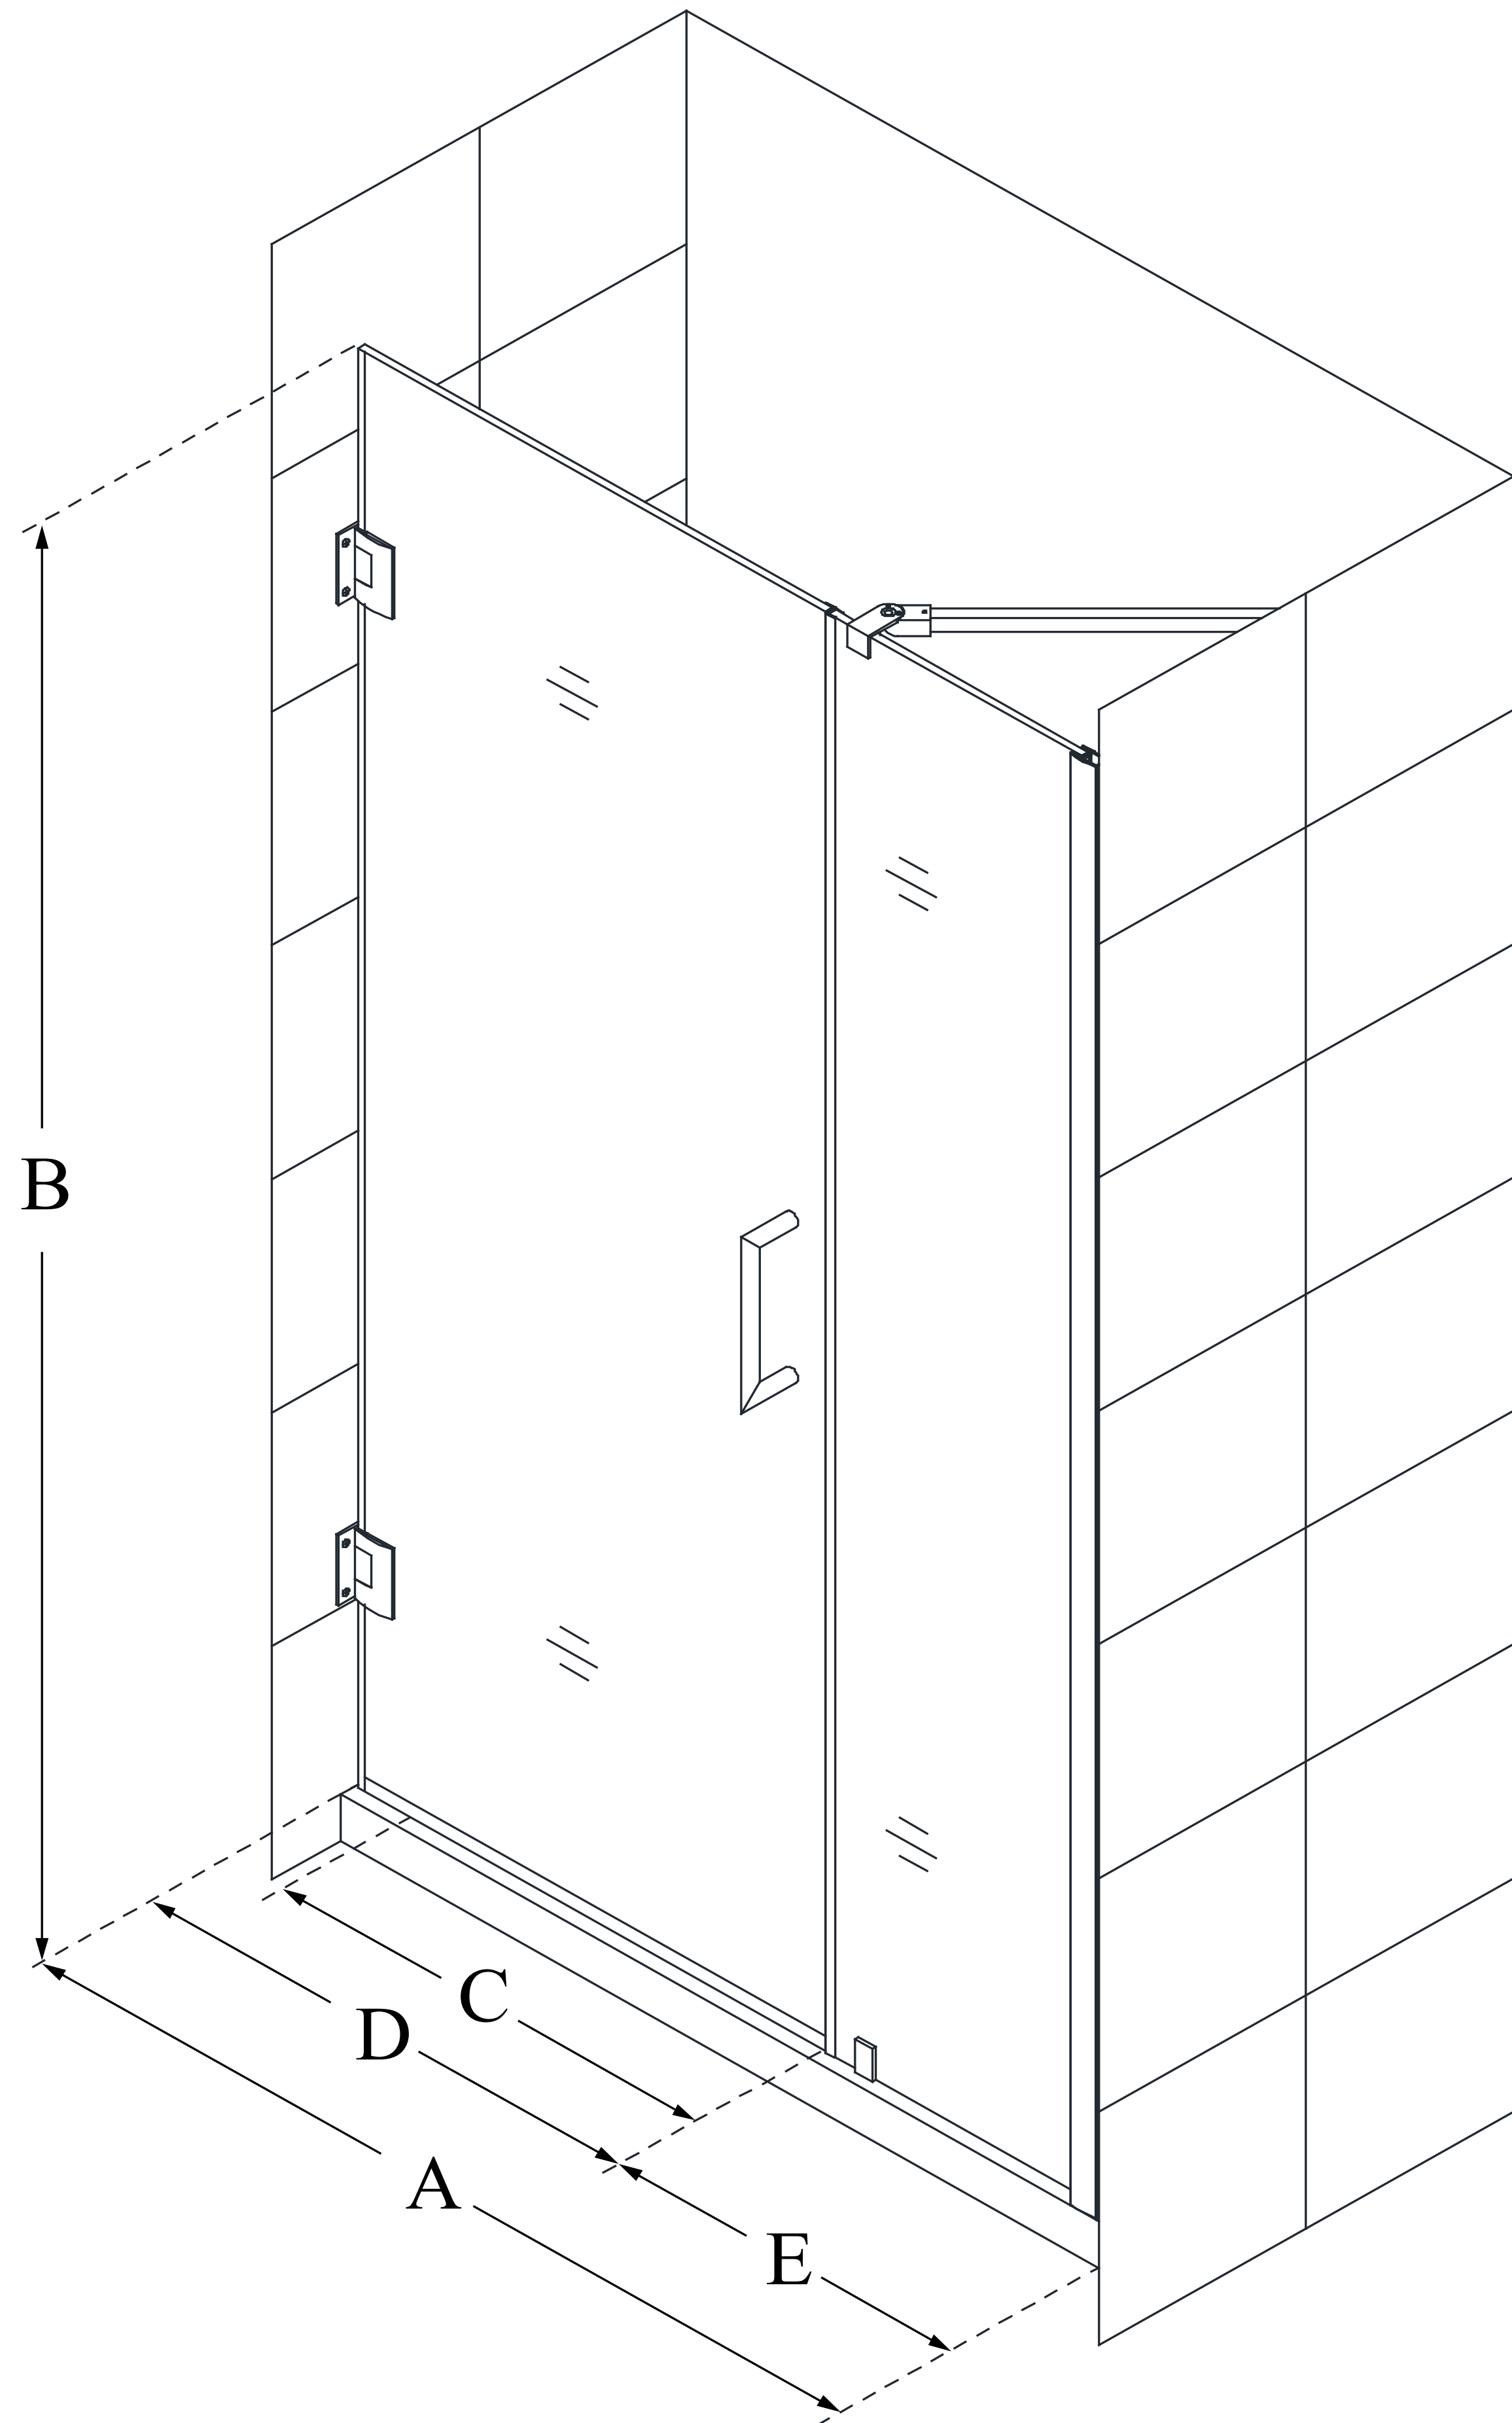

## UNIDOOR

DreamLine Unidoor 42-43 in. W x  
72 in. H Frameless Hinged Shower  
Door with Support Arm, Clear  
Glass

**SWING DOOR**

### CONFIGURATION DIMENSIONS:

**A: 42 - 43 in.**

MODEL WIDTH

**B: 72 in.**

MODEL HEIGHT

**C: 29 in.**

ACCESS WIDTH

**D: 30 in.**

DOOR WIDTH

**E: 12 in.**

INLINE PANEL WIDTH

DreamLine reserves the right to update or modify the hardware or materials pictured without prior notice for the purpose of product improvement and customer satisfaction.