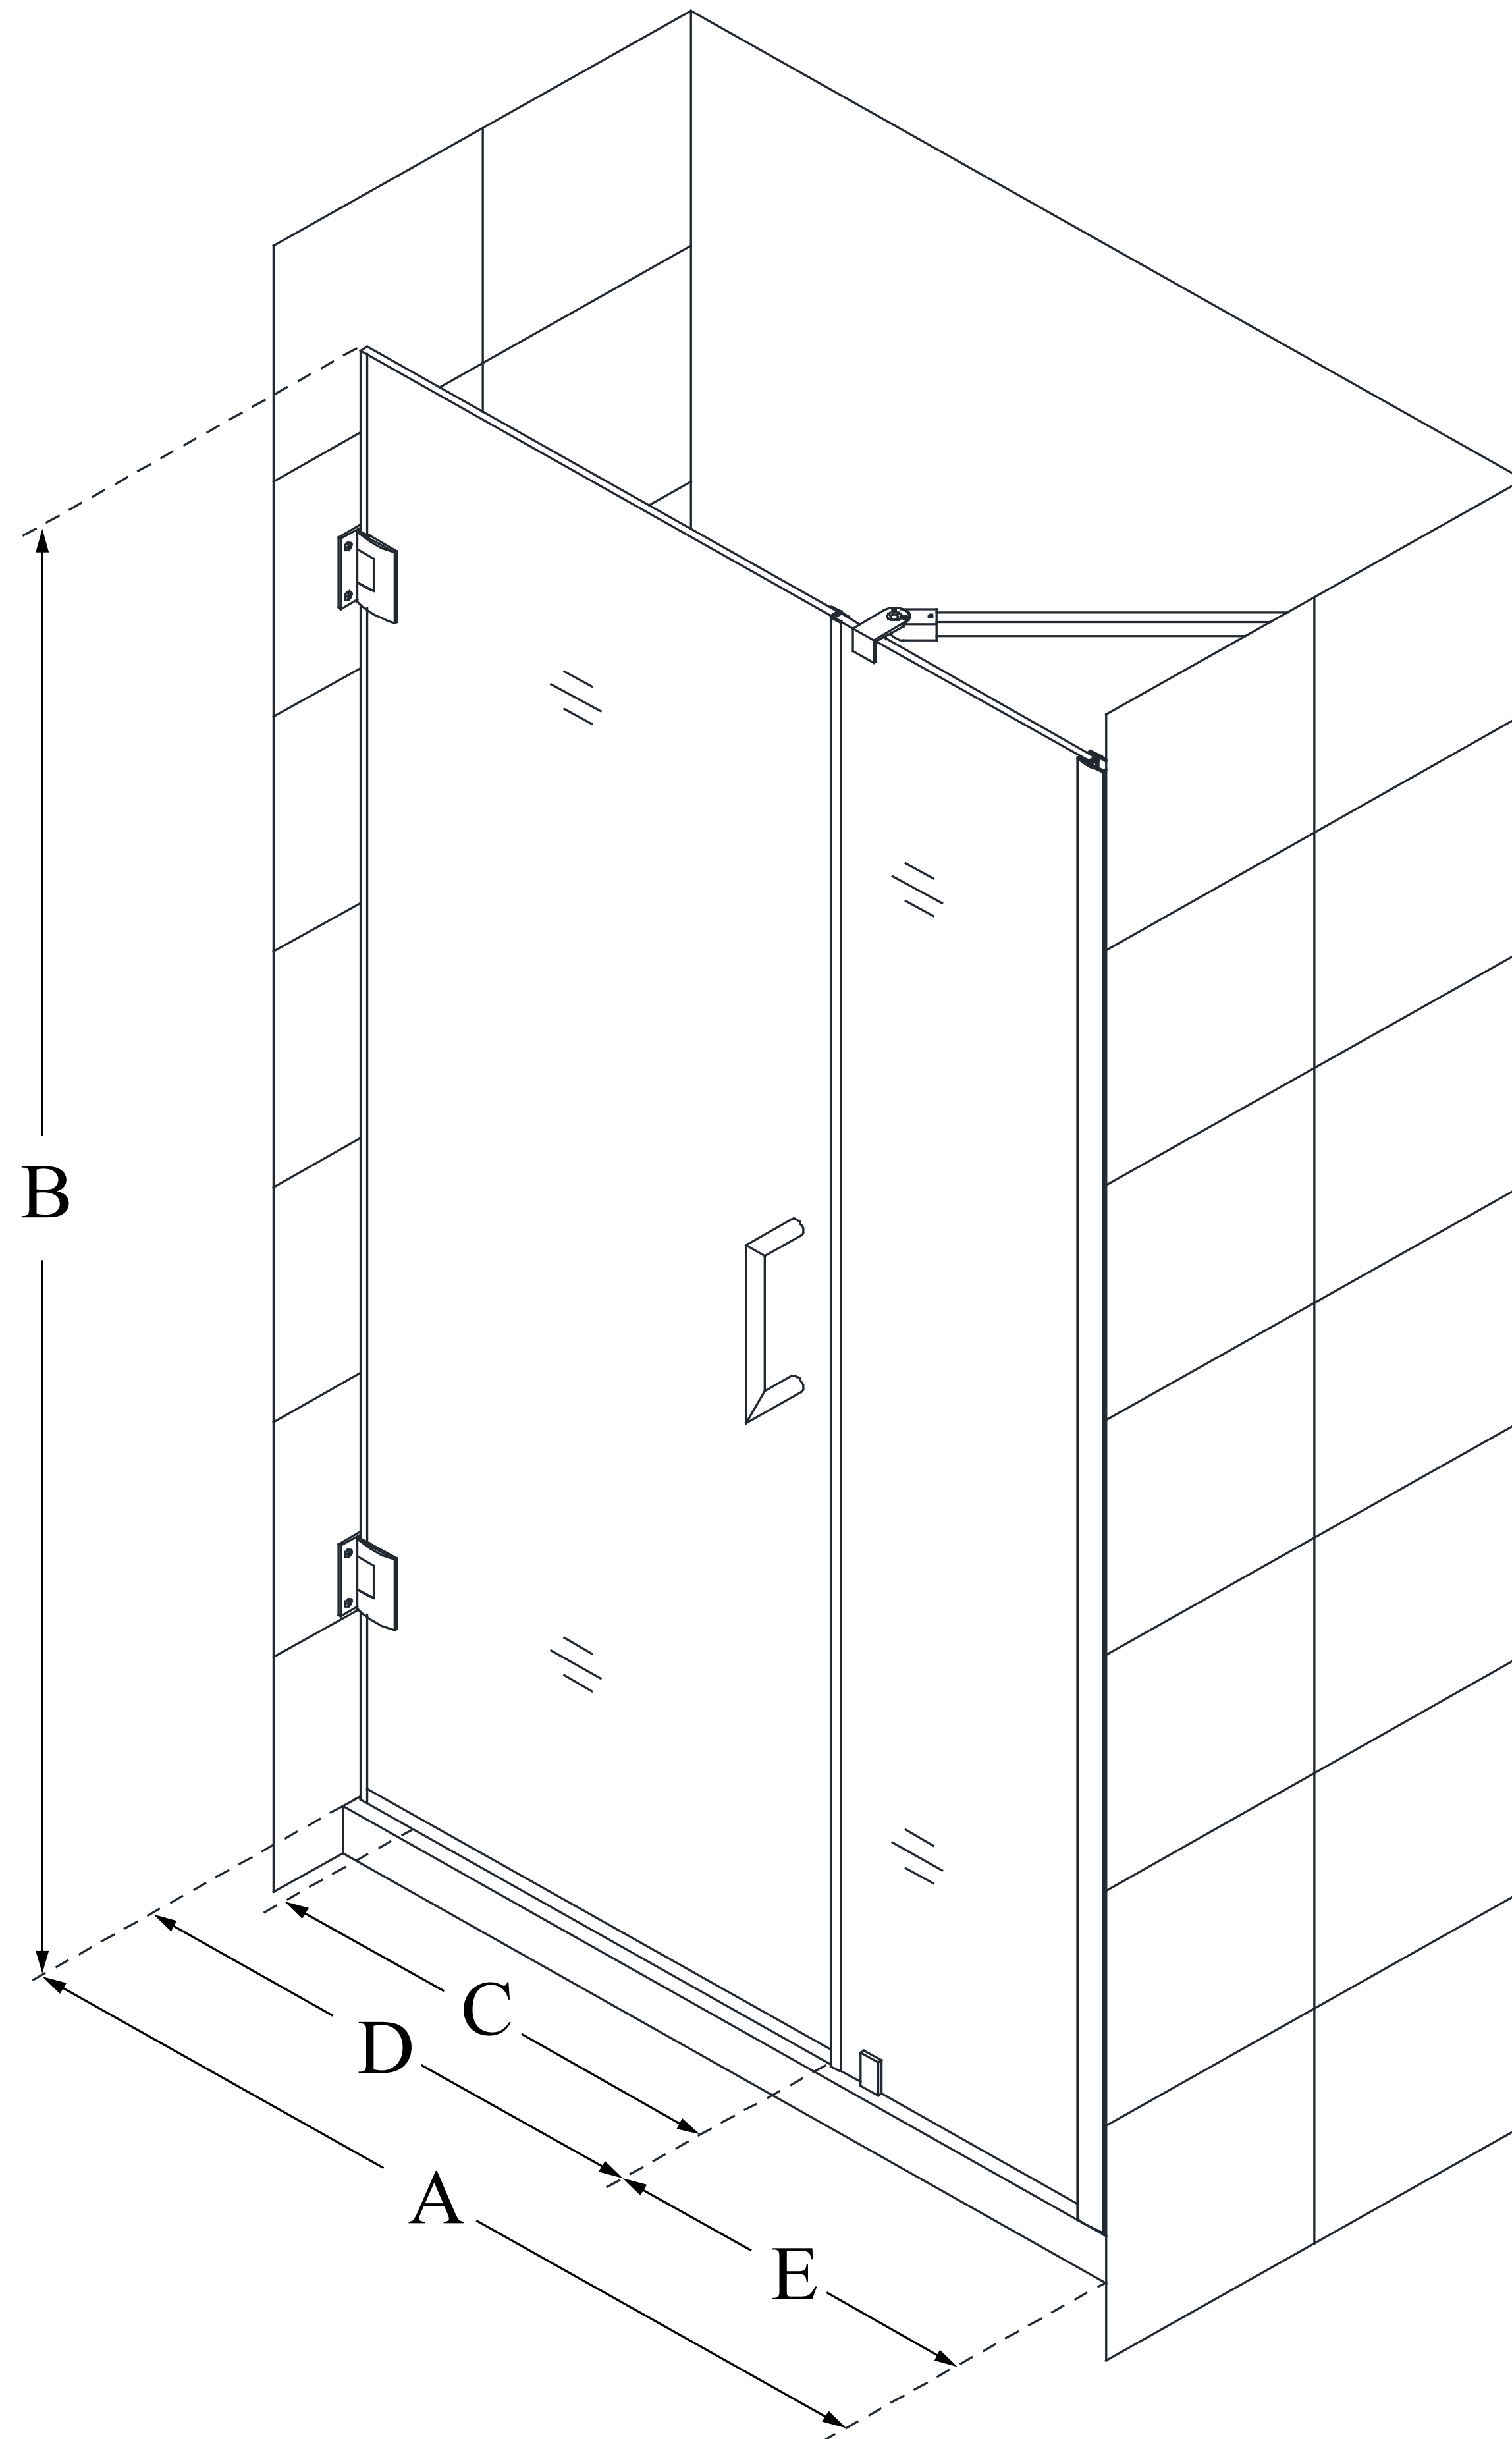

SHDR-20417210

UNIDOOR

DreamLine Unidoor 41-42 in. W x
72 in. H Frameless Hinged Shower
Door with Support Arm, Clear
Glass

SWING DOOR

CONFIGURATION DIMENSIONS:

A: 41 - 42 in.

MODEL WIDTH

B: 72 in.

MODEL HEIGHT

C: 28 in.

ACCESS WIDTH

D: 29 in.

DOOR WIDTH

E: 12 in.

INLINE PANEL WIDTH

DreamLine reserves the right to update or modify the hardware or materials pictured without prior notice for the purpose of product improvement and customer satisfaction.