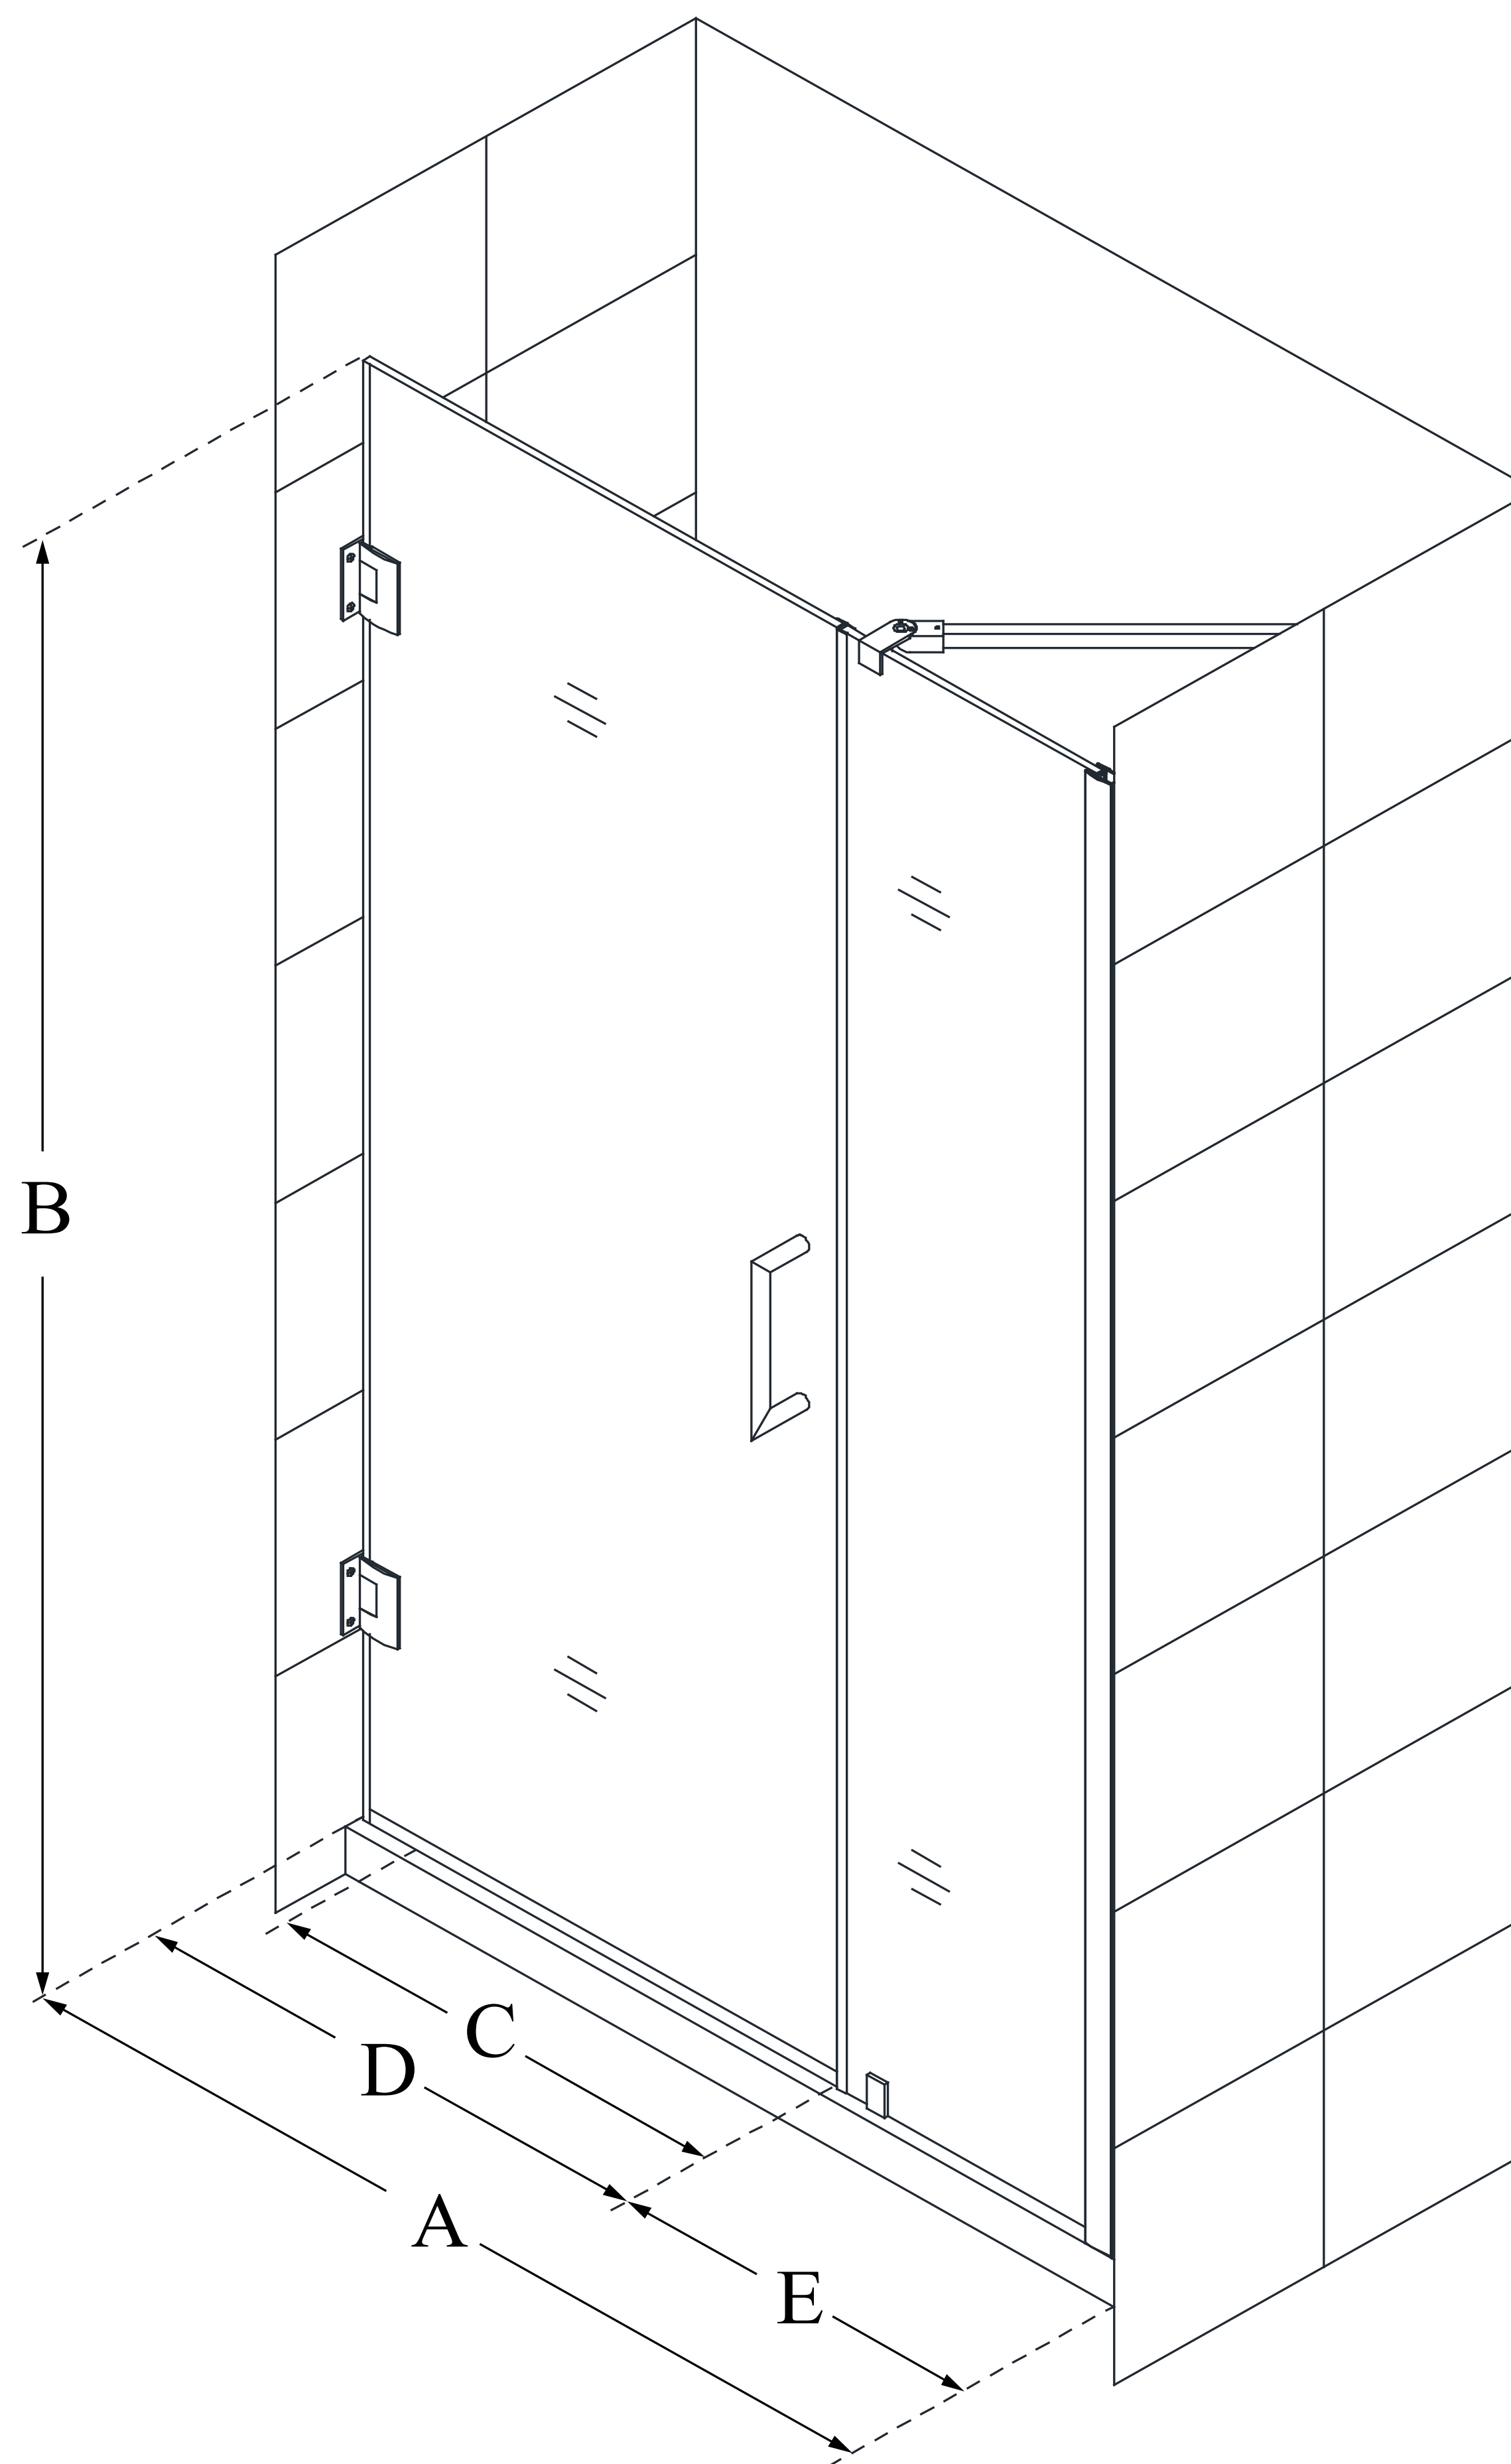

## UNIDOOR

DreamLine Unidoor 40-41 in. W x  
72 in. H Frameless Hinged Shower  
Door with Support Arm, Clear  
Glass

**SWING DOOR**

### CONFIGURATION DIMENSIONS:

**A: 40 - 41 in.**

MODEL WIDTH

**B: 72 in.**

MODEL HEIGHT

**C: 27 in.**

ACCESS WIDTH

**D: 28 in.**

DOOR WIDTH

**E: 12 in.**

INLINE PANEL WIDTH

DreamLine reserves the right to update or modify the hardware or materials pictured without prior notice for the purpose of product improvement and customer satisfaction.