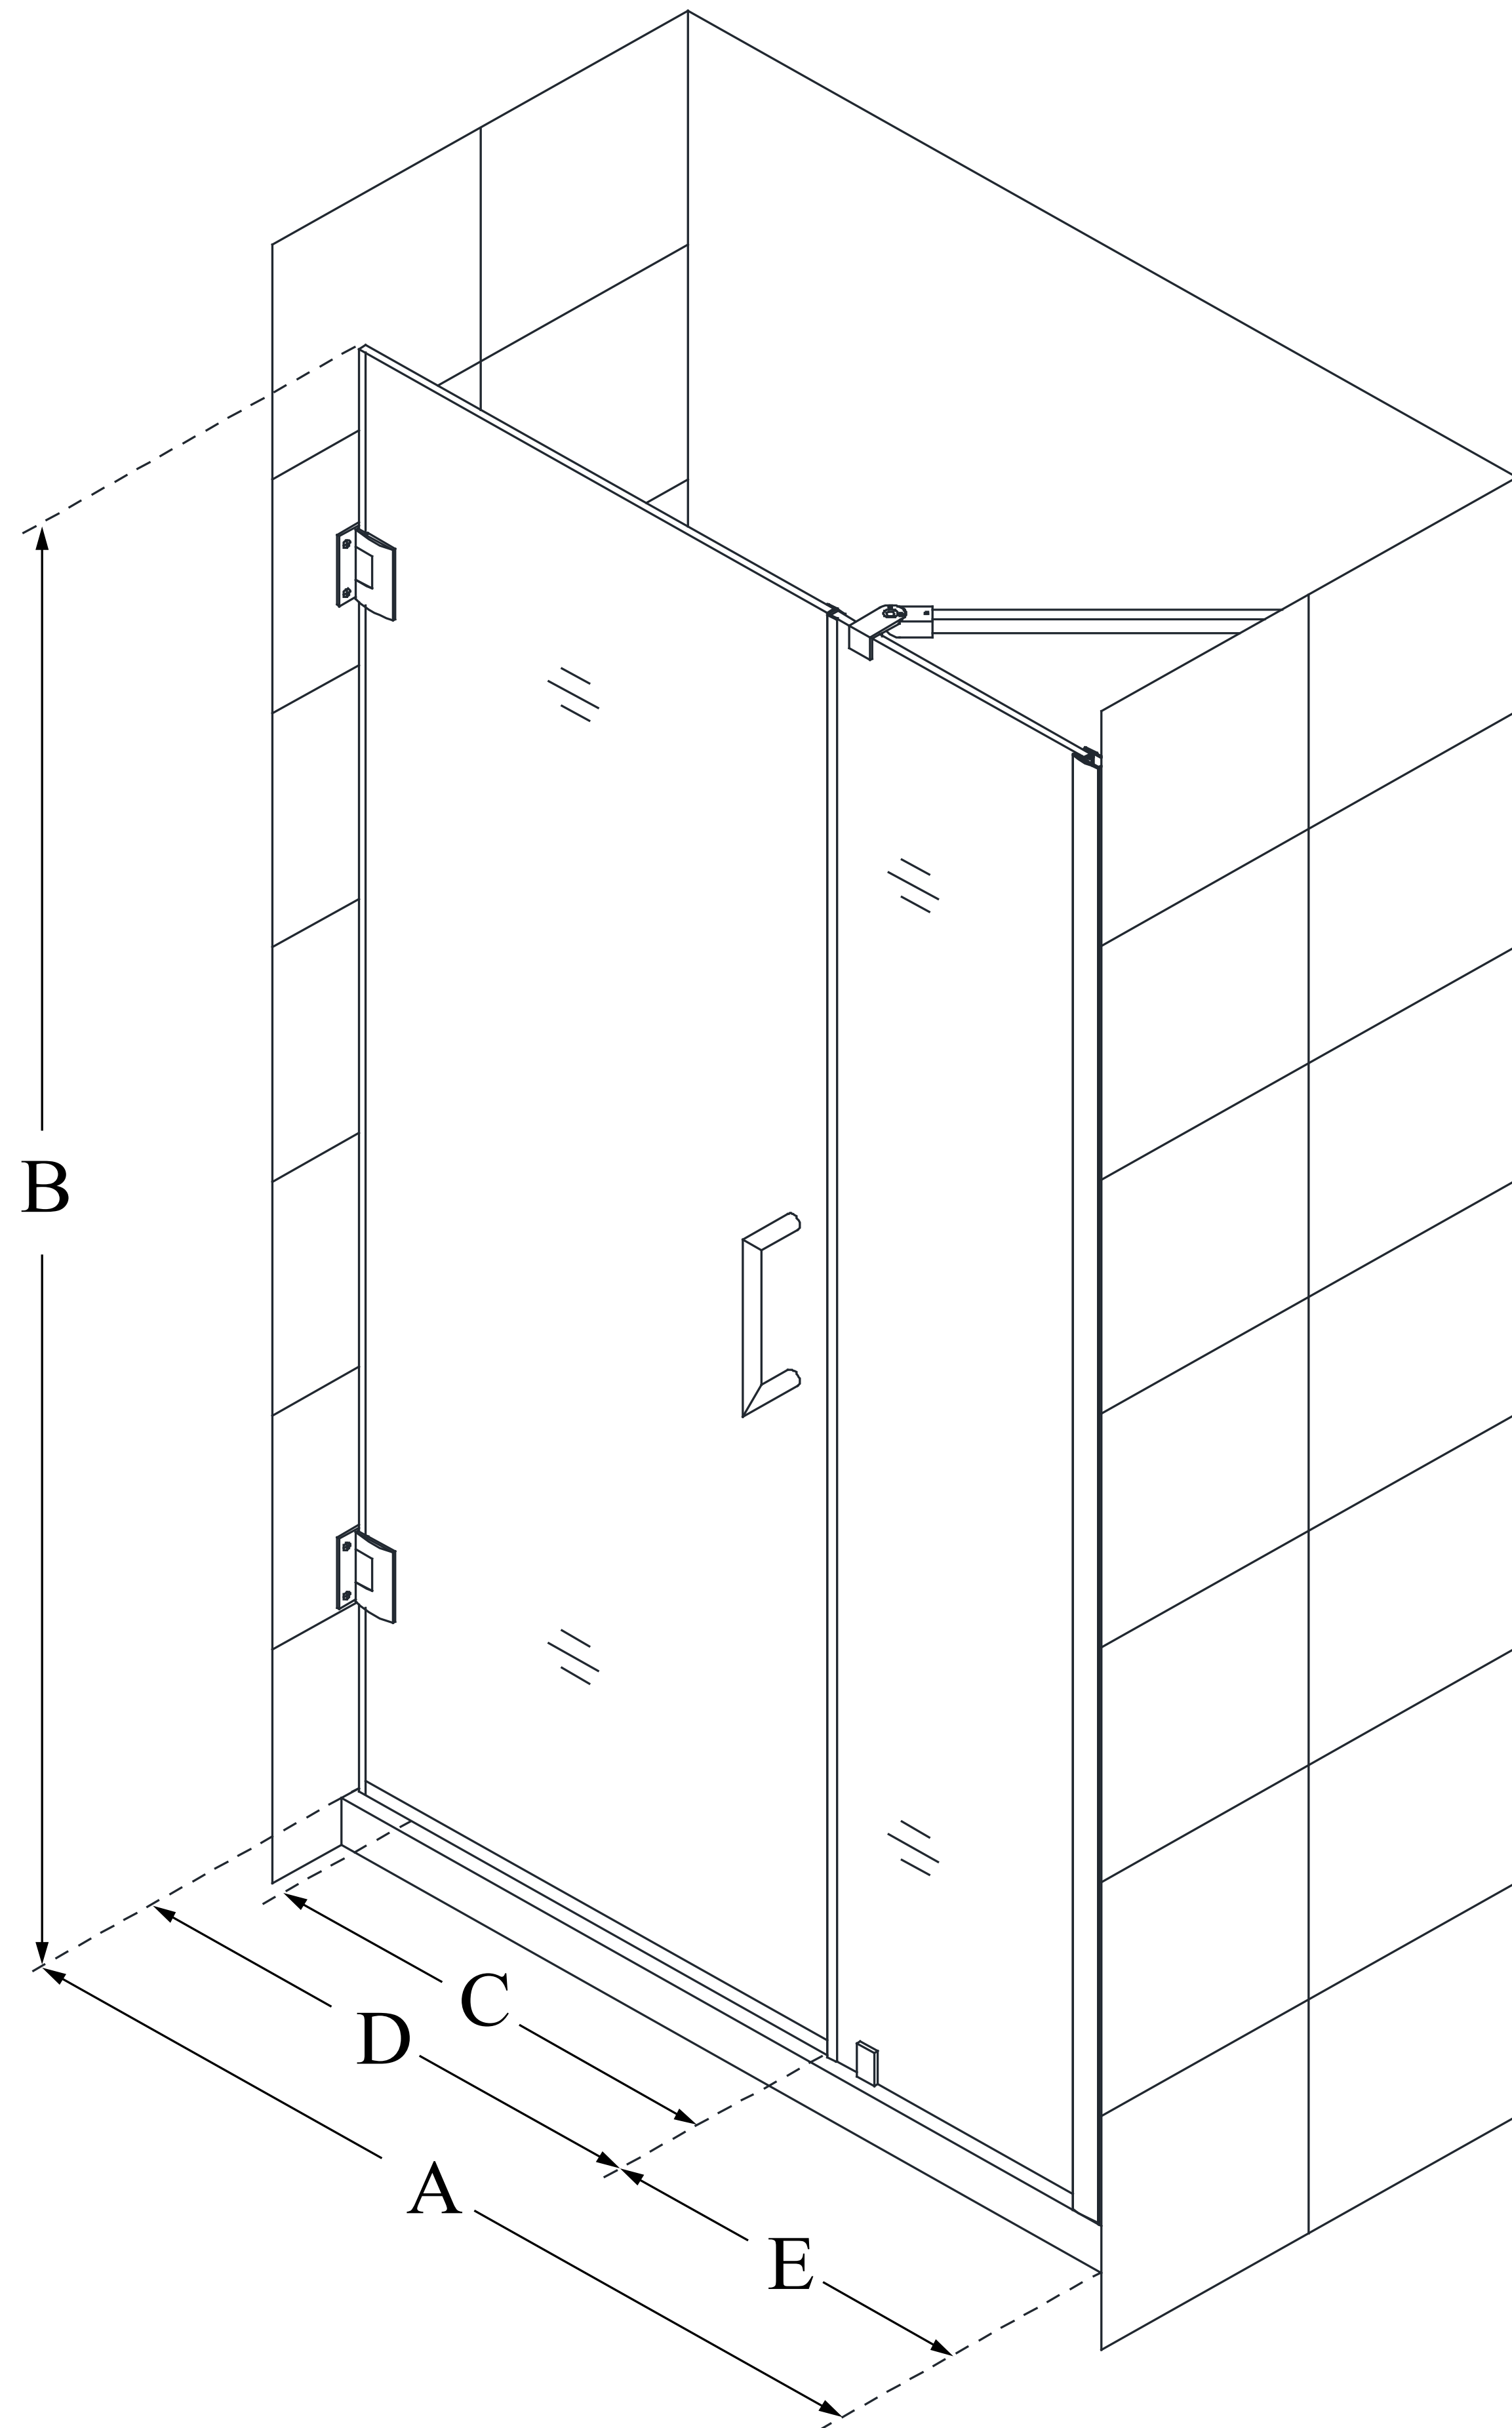

## UNIDOOR

DreamLine Unidoor 39-40 in. W x  
72 in. H Frameless Hinged Shower  
Door with Support Arm, Clear  
Glass

**SWING DOOR**

### CONFIGURATION DIMENSIONS:

**A: 39 - 40 in.**

MODEL WIDTH

**B: 72 in.**

MODEL HEIGHT

**C: 26 in.**

ACCESS WIDTH

**D: 27 in.**

DOOR WIDTH

**E: 12 in.**

INLINE PANEL WIDTH

DreamLine reserves the right to update or modify the hardware or materials pictured without prior notice for the purpose of product improvement and customer satisfaction.