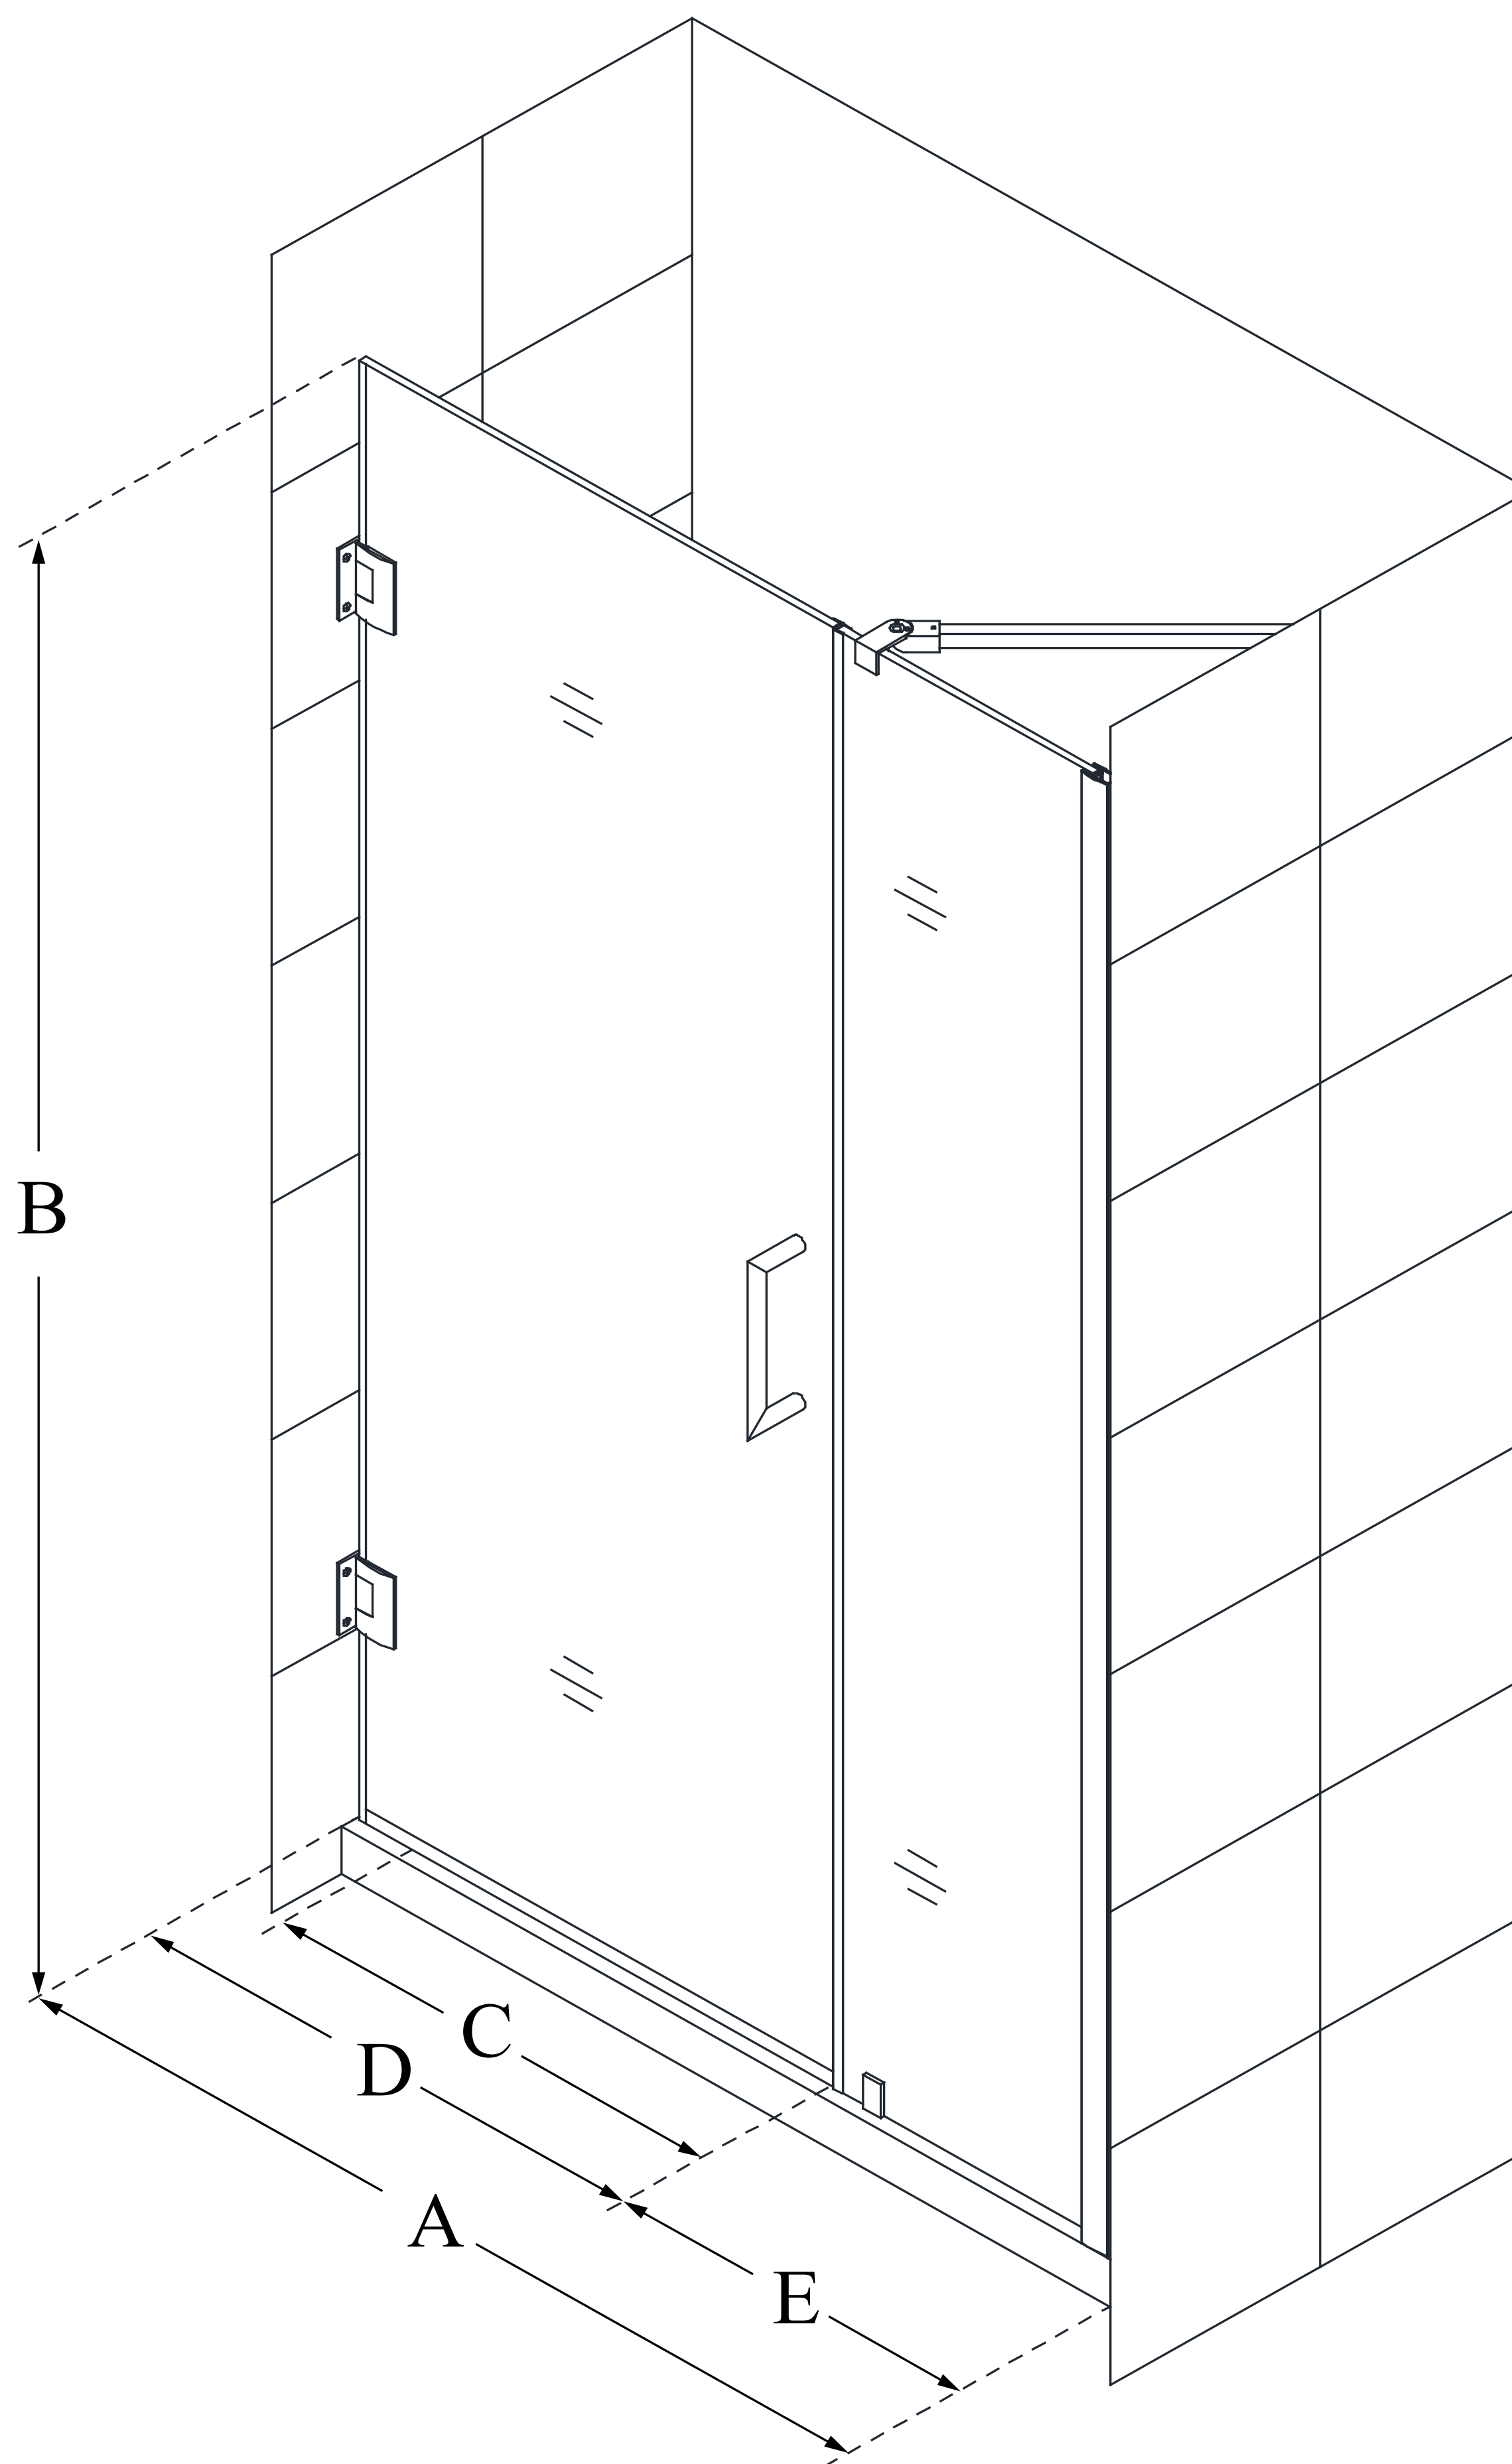

## UNIDOOR

DreamLine Unidoor 38-39 in. W x  
72 in. H Frameless Hinged Shower  
Door with Support Arm, Clear  
Glass

**SWING DOOR**

### CONFIGURATION DIMENSIONS:

**A: 38 - 39 in.**

MODEL WIDTH

**B: 72 in.**

MODEL HEIGHT

**C: 25 in.**

ACCESS WIDTH

**D: 26 in.**

DOOR WIDTH

**E: 12 in.**

INLINE PANEL WIDTH

DreamLine reserves the right to update or modify the hardware or materials pictured without prior notice for the purpose of product improvement and customer satisfaction.