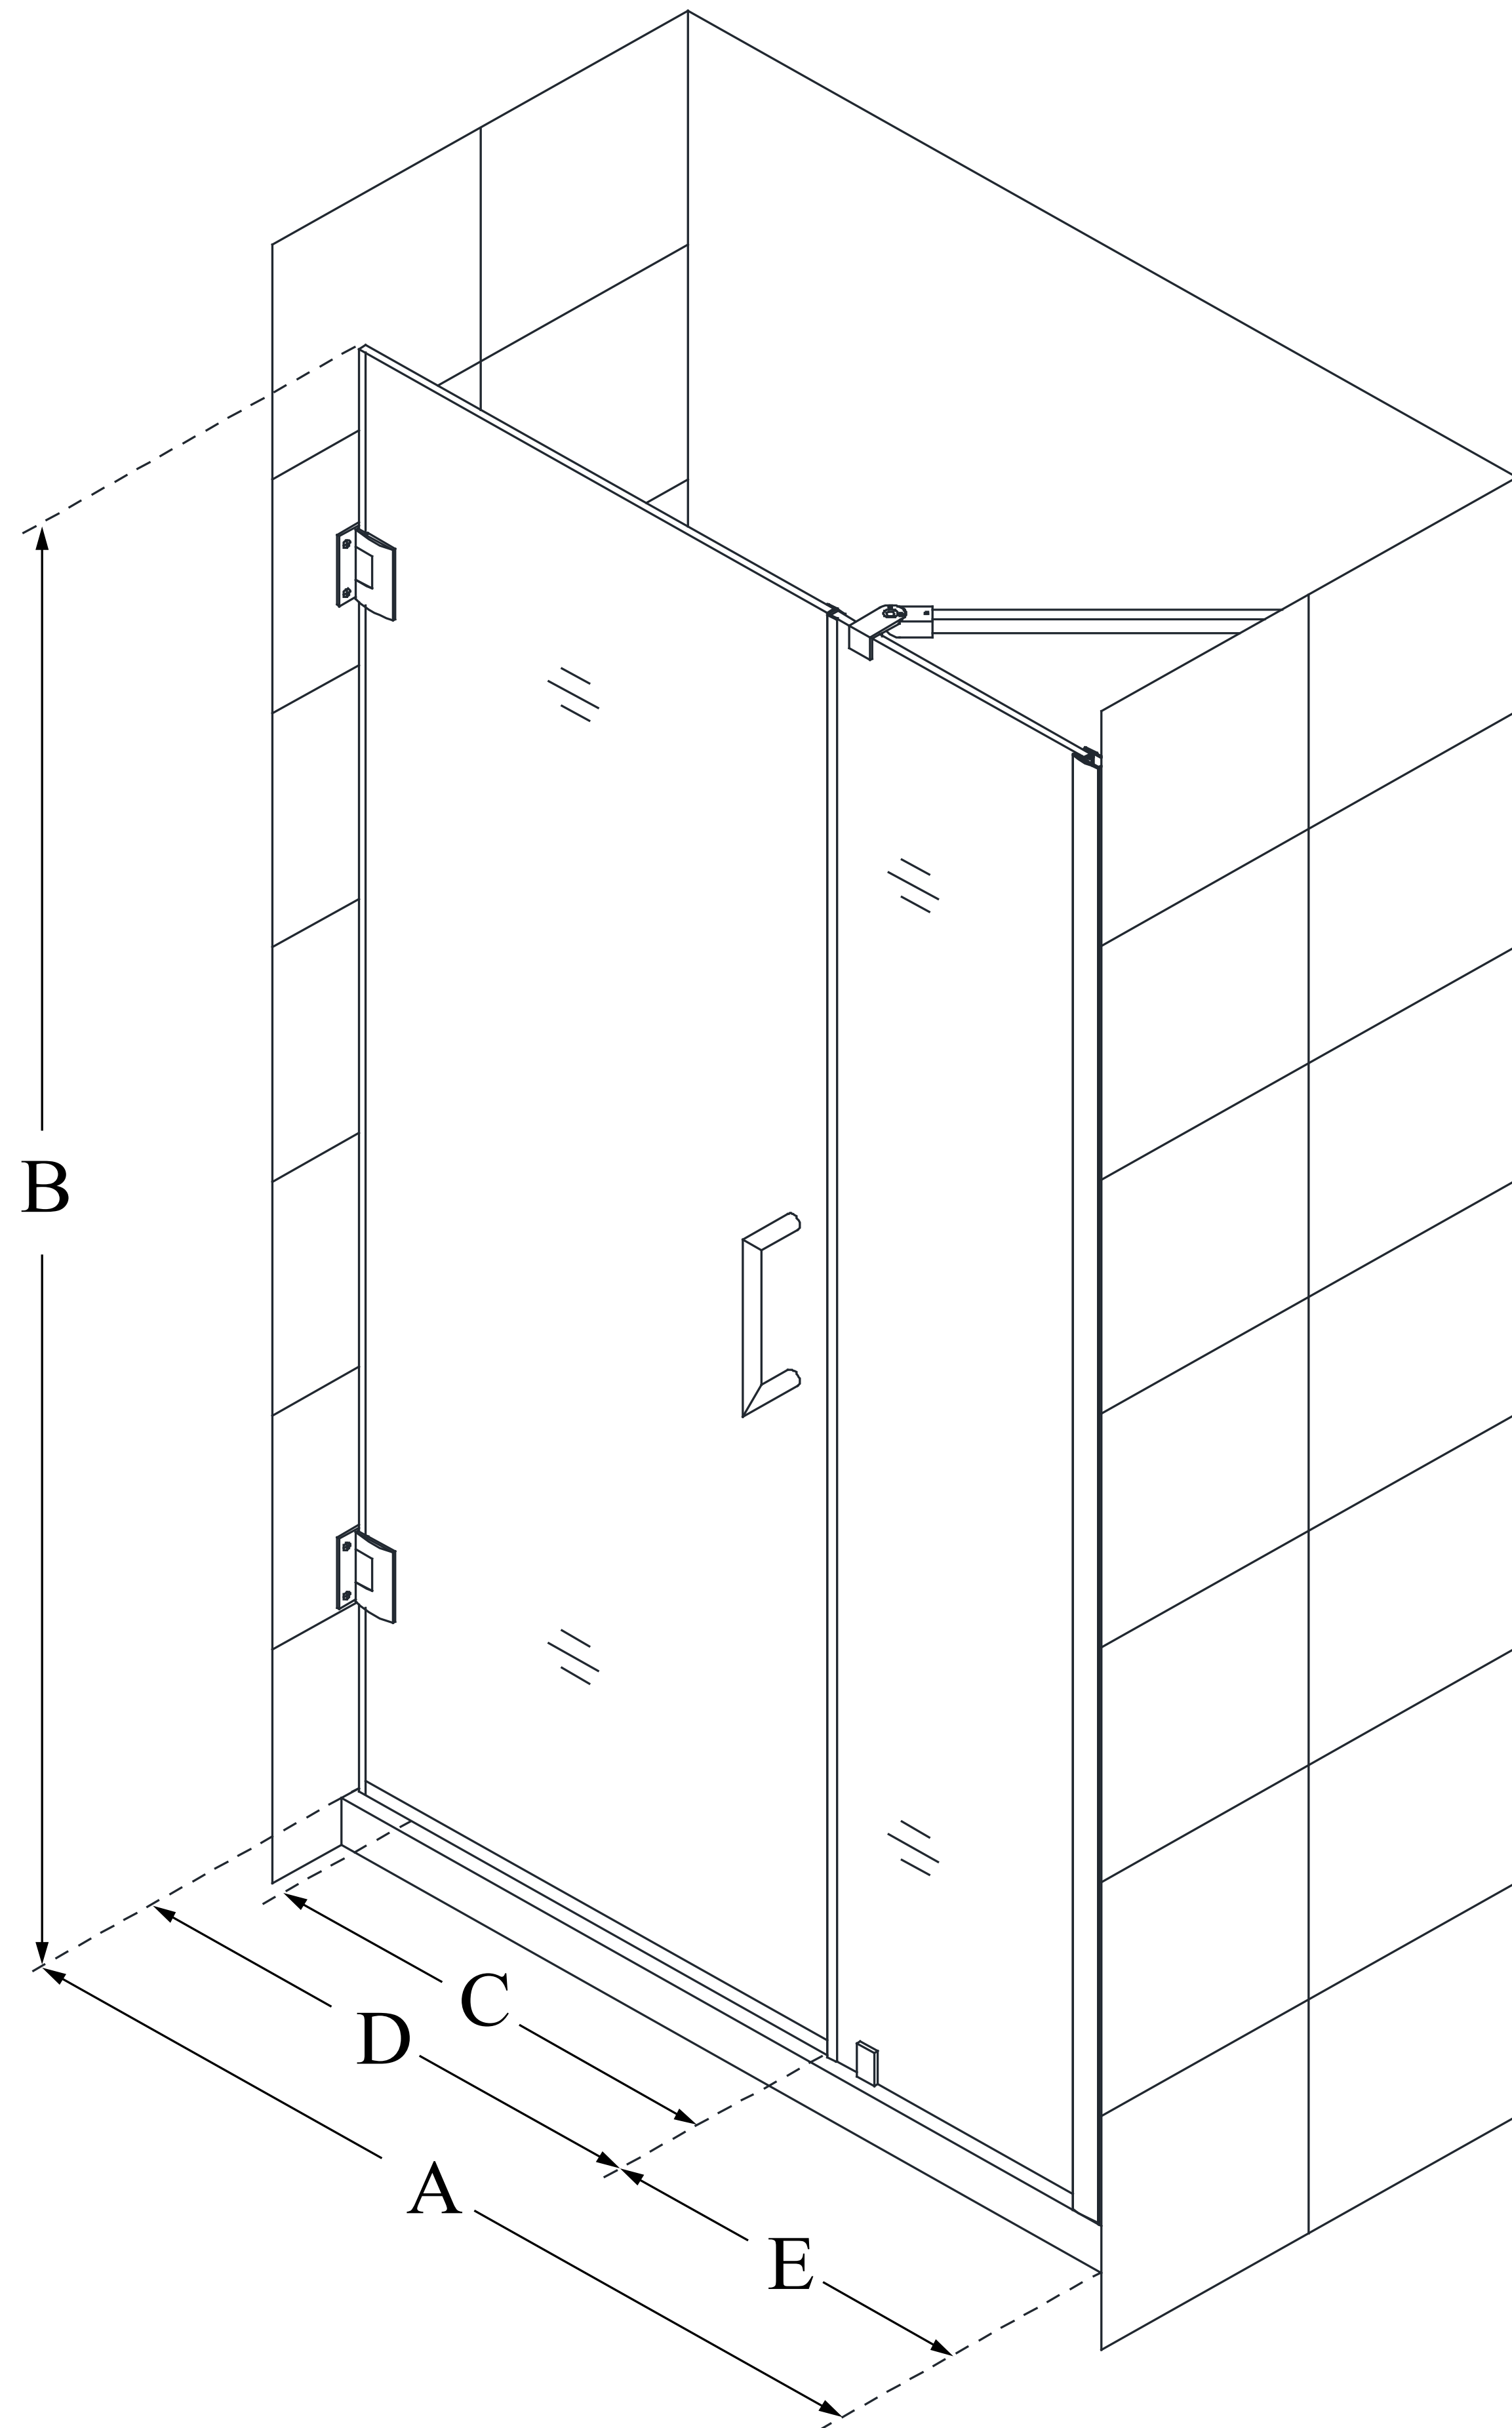

## UNIDOOR

DreamLine Unidoor 37-38 in. W x  
72 in. H Frameless Hinged Shower  
Door with Support Arm, Clear  
Glass

**SWING DOOR**

### CONFIGURATION DIMENSIONS:

**A: 37 - 38 in.**

MODEL WIDTH

**B: 72 in.**

MODEL HEIGHT

**C: 24 in.**

ACCESS WIDTH

**D: 25 in.**

DOOR WIDTH

**E: 12 in.**

INLINE PANEL WIDTH

DreamLine reserves the right to update or modify the hardware or materials pictured without prior notice for the purpose of product improvement and customer satisfaction.